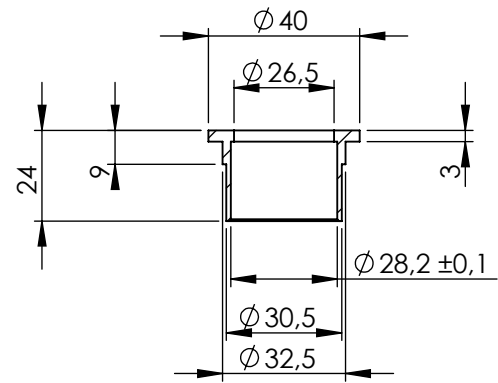

Db-Killer N.62  
Cod.3014259802R

S.s. flange "45E"  
cod.205267R sp. 6mm

S.s. bushing  
cod.206662R

Carbon end cup set  
cod.3014008701R

S.s. end cup set  
cod.3014259711R

Carbon clamp FM4S  
Cod.307572505R