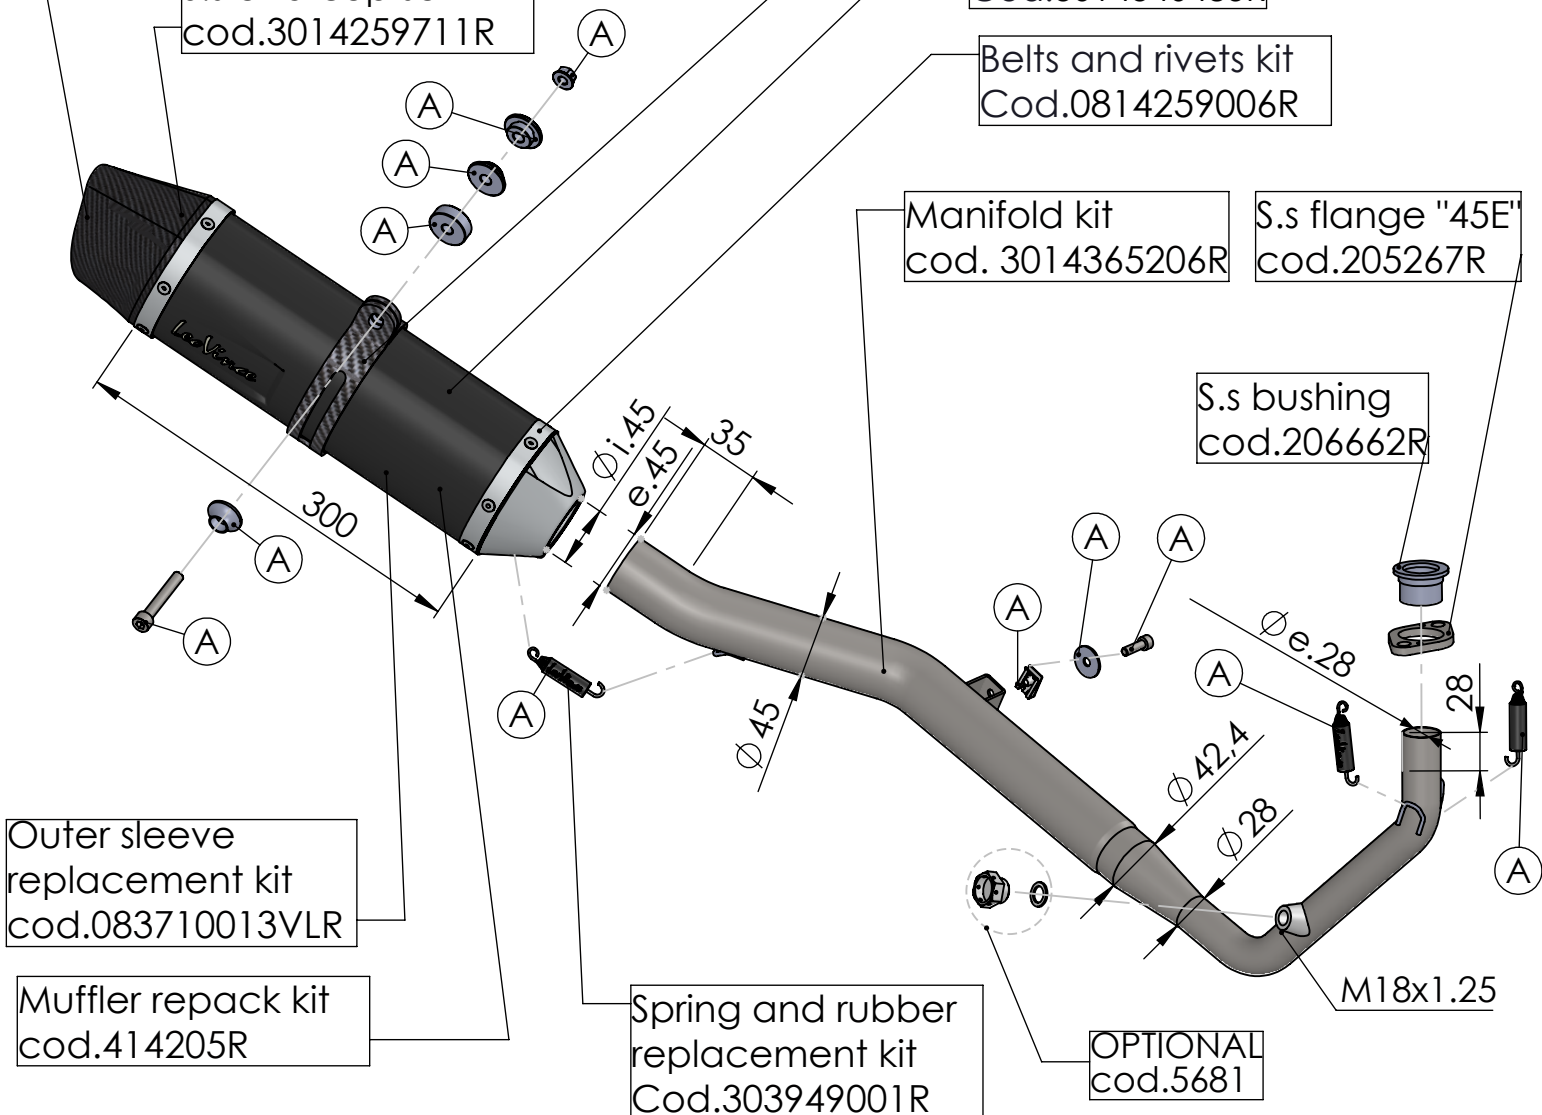

Db-Killer N.62  
Cod.3014259802R

S.s. flange "45E"  
cod.205267R sp. 6mm

S.s. bushing  
cod.206662R

Carbon end cup set  
cod.3014008701R

S.s. end cup set  
cod.3014259711R

Carbon clamp FM4S  
Cod.307572505R

Muffler kit  
Cod.3014340485R

Belts and rivets kit  
Cod.0814259006R

Manifold kit  
cod. 3014365206R

S.s. flange "45E"  
cod.205267R

S.s. bushing  
cod.206662R

Outer sleeve  
replacement kit  
cod.083710013VLR

## ART. 14365EB - SPARE PARTS

YAMAHA MT-125 / XSR 125 / YZF-R 125

(A) FITTING KIT cod.3014365601R