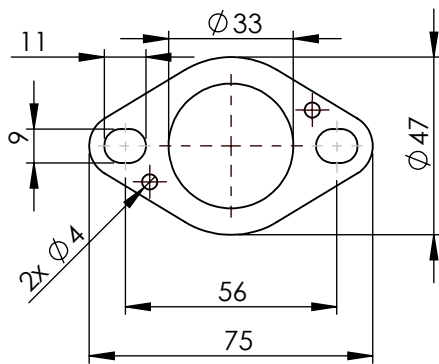

Db-Killer N.62  
Cod.3014259802R

S.s. flange "45E"  
cod.205267R sp. 6mm

S.s. bushing  
cod.206662R

Carbon end cup set  
cod.3014008701R

S.s. end cup set  
cod.3014259711R

Carbon clamp FM4S  
Cod.307572505R

## ART. 14365EB - SPARE PARTS

YAMAHA MT-125 / XSR 125 / YZF-R 125

(A) FITTING KIT cod.3014365601R