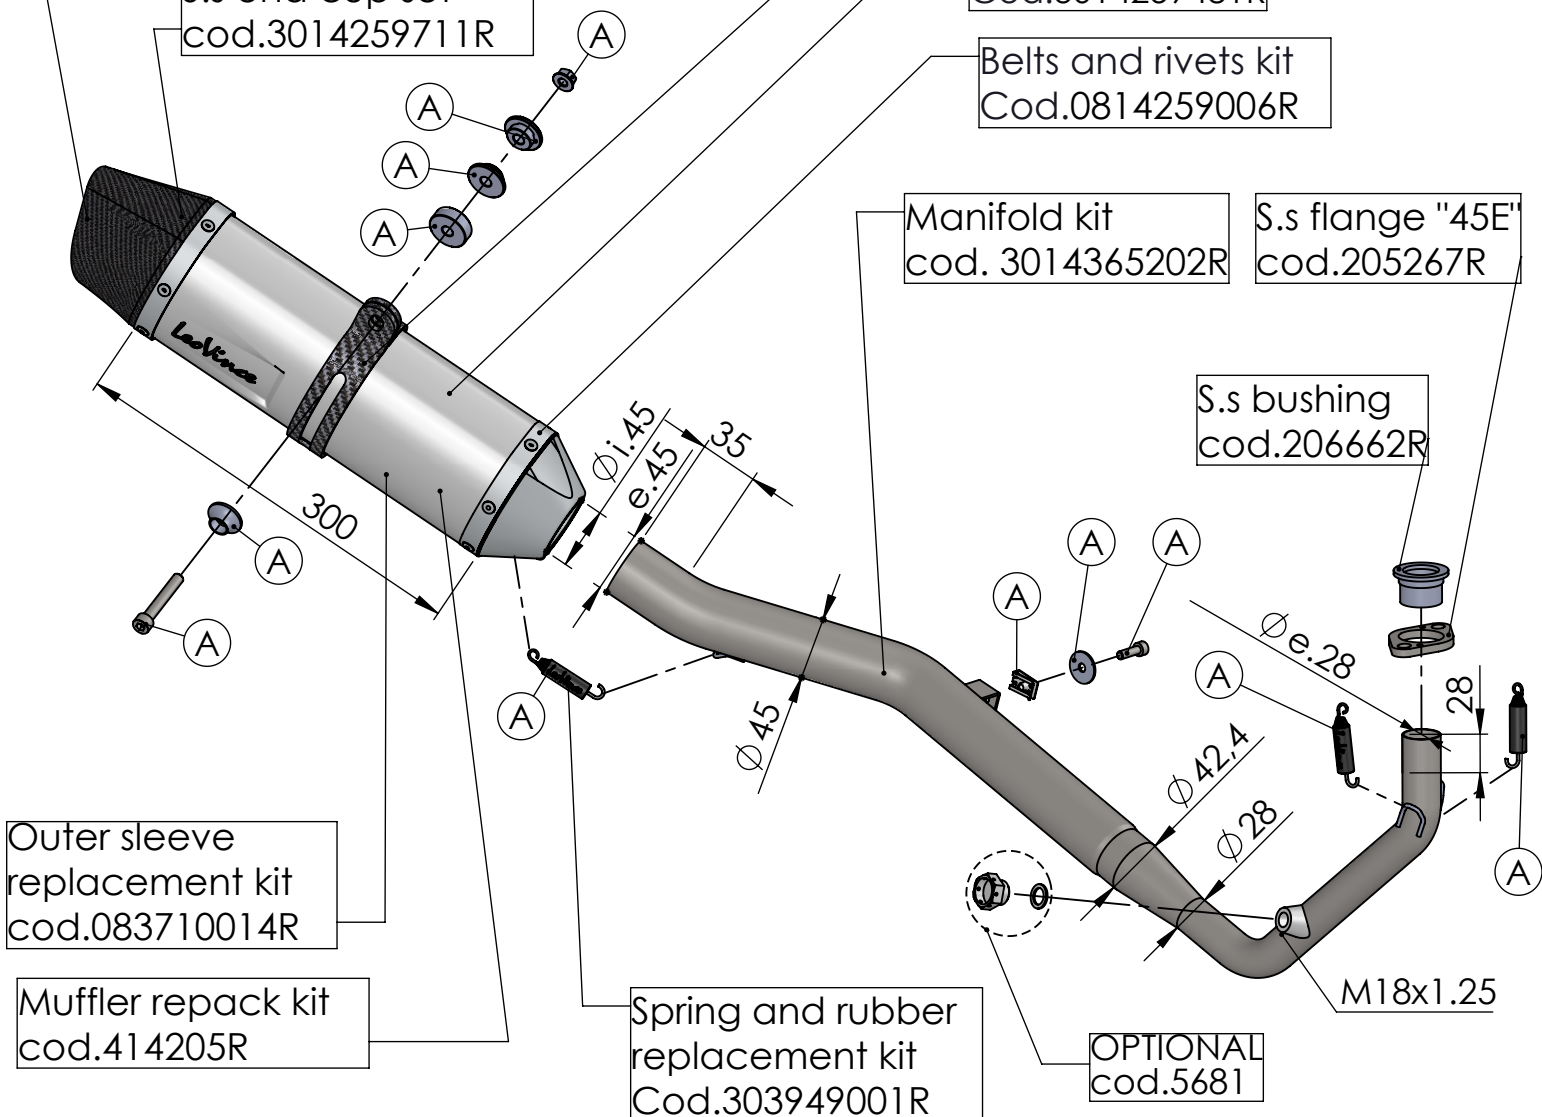

Db-Killer N.62
Cod.3014259801R

S.s. flange "45E"
cod.205267R sp. 6mm

S.s. bushing
cod.206662R

Carbon end cup set
cod.3014008701R

S.s. end cup set
cod.3014259711R

Carbon clamp FM4S
Cod.307572505R

Muffler kit
Cod.3014259481R

Belts and rivets kit
Cod.0814259006R

Manifold kit
cod. 3014365202R

S.s. flange "45E"
cod.205267R

S.s. bushing
cod.206662R

Outer sleeve
replacement kit
cod.083710014R

Muffler repack kit
cod.414205R

Spring and rubber
replacement kit
Cod.303949001R

OPTIONAL
cod.5681

ART. 14365E - SPARE PARTS

YAMAHA MT-125 / XSR 125 / YZF-R 125

Ⓐ FITTING KIT cod.3014365601R