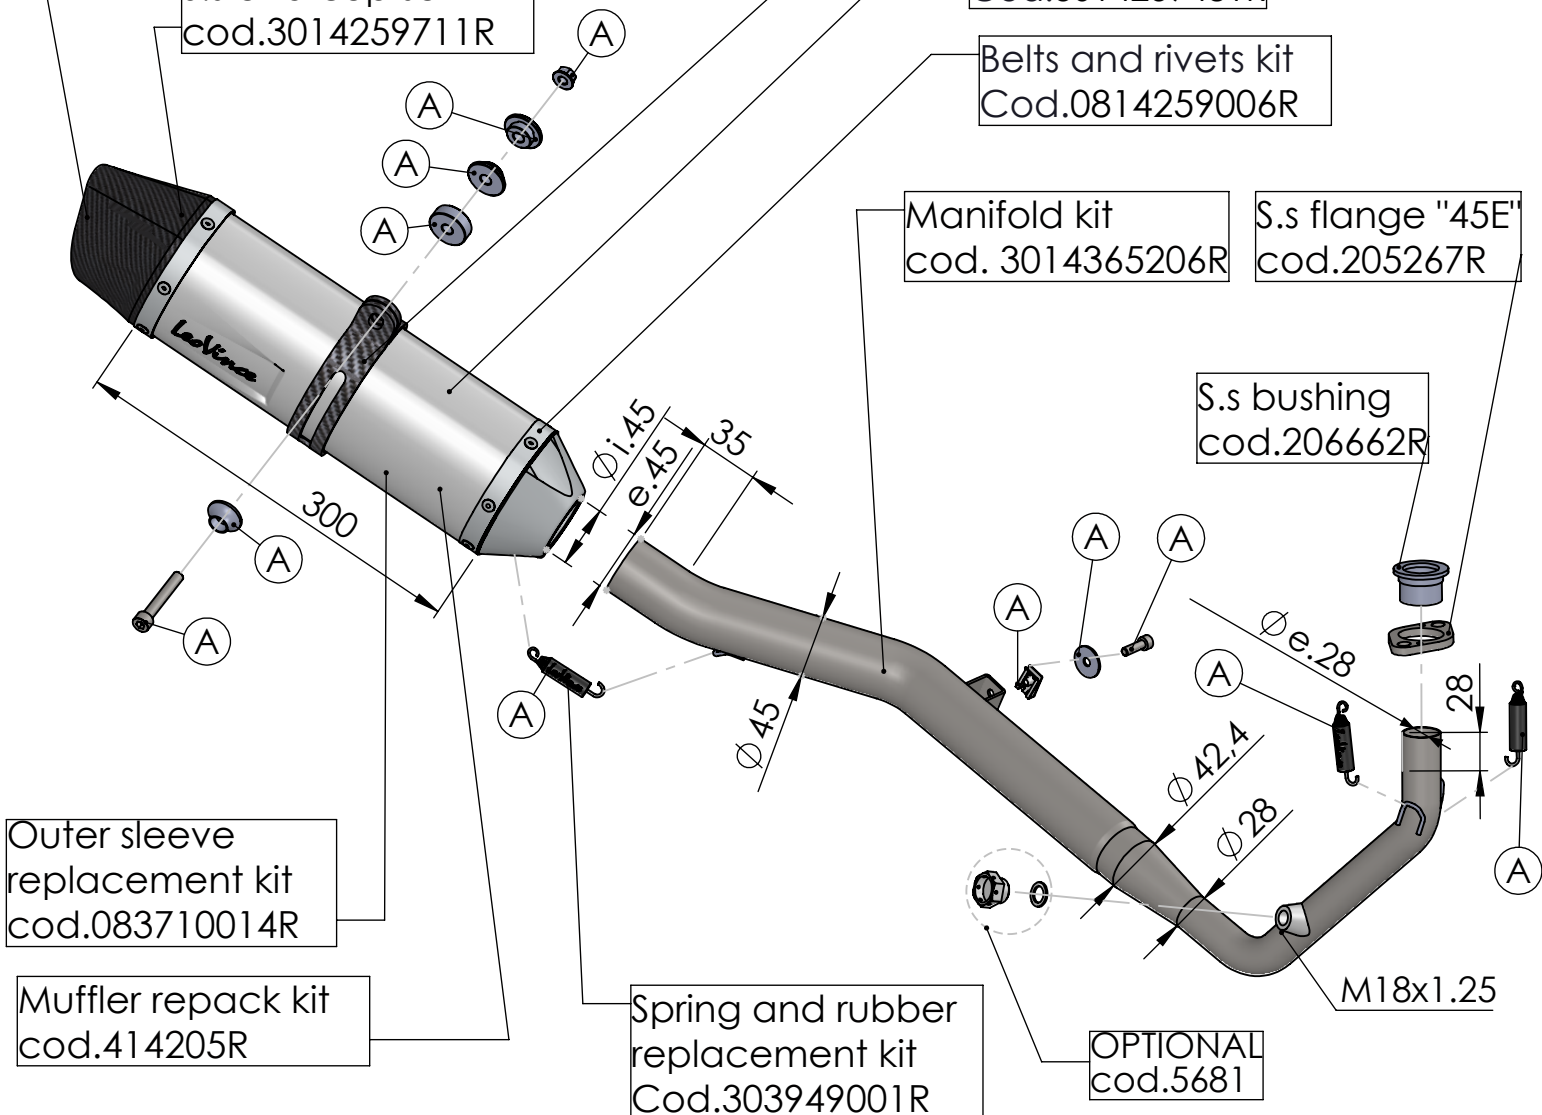

Db-Killer N.62
Cod.3014259802R

S.s. flange "45E"
cod.205267R sp. 6mm

S.s. bushing
cod.206662R

Carbon end cup set
cod.3014008701R

S.s. end cup set
cod.3014259711R

Carbon clamp FM4S
Cod.307572505R

Muffler kit
Cod.3014259481R

Belts and rivets kit
Cod.0814259006R

Manifold kit
cod. 3014365206R

S.s. flange "45E"
cod.205267R

S.s. bushing
cod.206662R

Outer sleeve
replacement kit
cod.083710014R

Muffler repack kit
cod.414205R

Spring and rubber
replacement kit
Cod.303949001R

OPTIONAL
cod.5681

ART. 14365E - SPARE PARTS

YAMAHA MT-125 / XSR 125 / YZF-R 125

Ⓐ FITTING KIT cod.3014365601R