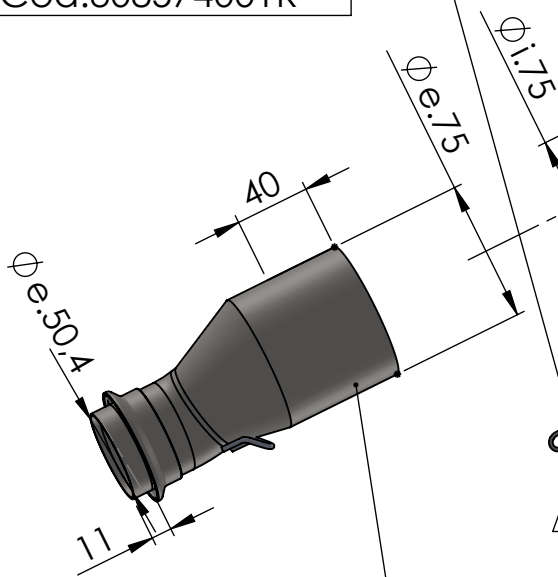

WARNING
DO NOT REMOVE ORIGINAL GRAPHITE BUSHING

Spring and rubber replacement kit
Cod.308574001R

Manifold kit
cod. 3014363202R

Belts and rivets kit
Cod.0814324003UR

Muffler kit
Cod.3014363482UR

Carbon end cup set
cod.3014000701R

S.s end cup set
cod.307242711UR

Spring kit
Cod.308574001R

Outer sleeve replacement kit
cod.3014363010R

Muffler repack kit
cod.414205R

ART. 14363EU - SPARE PARTS

KTM 690 ENDURO R/690 SMC R/GAS GAS ES 700/GAS GAS SM 700
(Also fits 35kW version)

(A) FITTING KIT cod.3014363601R