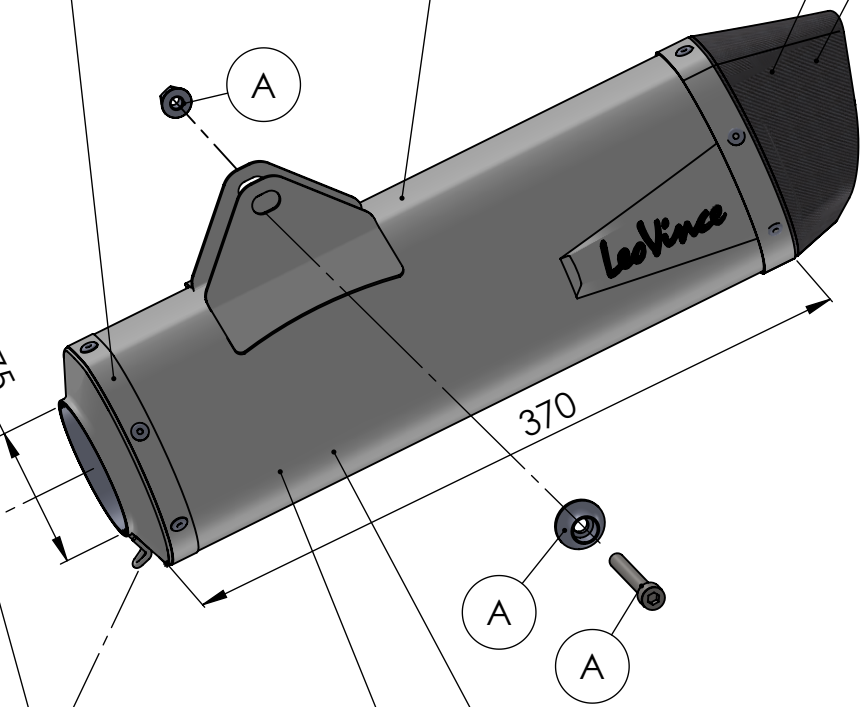

WARNING
DO NOT REMOVE ORIGINAL GRAPHITE BUSHING

Spring and rubber replacement kit
Cod.308574001R

Manifold kit
cod. 3014363202R

Belts and rivets kit
Cod.0814324003UR

Muffler kit
Cod.3014363482UR

Carbon end cup set
cod.3014000701R

S.s end cup set
cod.307242711UR

Spring kit
Cod.308574001R

Outer sleeve replacement kit
cod.3014363010R

Muffler repack kit
cod.414205R

ART. 14363EU - SPARE PARTS

KTM 690 ENDURO R/690 SMC R/GAS GAS ES 700/GAS GAS SM 700
(Also fits 35kW version)

(A) FITTING KIT cod.3014363601R