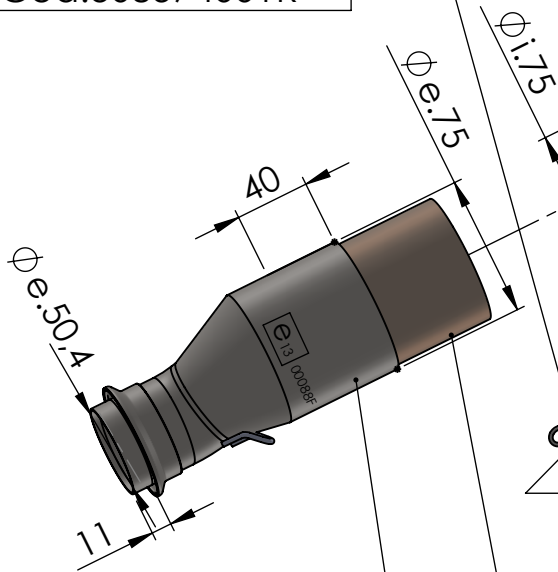

**WARNING**  
DO NOT REMOVE ORIGINAL  
GRAPHITE BUSHING

Spring and rubber  
replacement kit  
Cod.308574001R

CATALYTIC CONVERTER

Manifold kit  
cod. 3014363204R

Spring kit  
Cod.308574001R

Belts and rivets kit  
Cod.0814324003R

## ART. 14363EK - SPARE PARTS

KTM 690 ENDURO R/690 SMC R/GAS GAS ES 700/GAS GAS SM 700  
(Also fits 35kW version)

(A) FITTING KIT cod.3014363601R