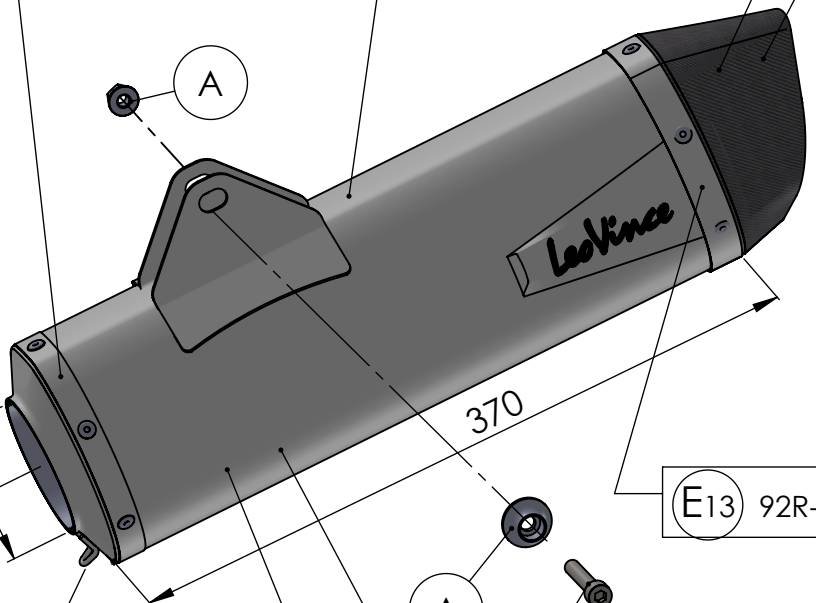

E13 92R-02 10444

Outer sleeve
replacement kit
cod.3014363010R

Muffler repack kit
cod.414205R

ART. 14363EK - SPARE PARTS

KTM 690 ENDURO R/690 SMC R/GAS GAS ES 700/GAS GAS SM 700
(Also fits 35kW version)

(A) FITTING KIT cod.3014363601R