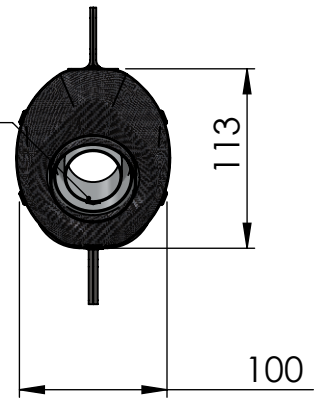

Flange s.s. sp.6mm  
"45B" cod.204392

Db-Killer N.63  
Cod.3014225801R

S.s end cup set  
cod.308287711R

Carbon end cup set  
cod.3014008701R

Muffler kit  
Cod.3014359481R

Belts and rivets kit  
Cod.088280002R

Manifold kit  
cod.3014359202R

Original graphite  
bushing

Muffler repack kit  
cod.414205R

Outer sleeve  
replacement kit  
cod.3014359010R

Spring and rubber  
replacement kit  
Cod.303949001R

TO COVER  
HOLE'S FRAME

## ART.14359E SPARE PARTS

YAMAHA NMAX 125 /155

Ⓐ FITTING KIT cod.3014359601R