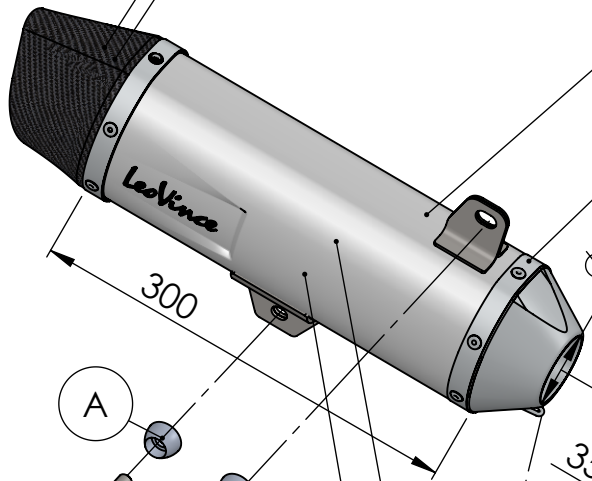

Flange s.s. sp.6mm  
"45B" cod.204392

Db-Killer N.63  
Cod.3014225801R

S.s end cup set  
cod.308287711R

Carbon end cup set  
cod.3014008701R

Muffler kit  
Cod.3014359481R

Belts and rivets kit  
Cod.088280002R

Manifold kit  
cod.3014359202R

Original graphite  
bushing

Muffler repack kit  
cod.414205R

Outer sleeve  
replacement kit  
cod.3014359010R

Spring and rubber  
replacement kit  
Cod.303949001R

TO COVER  
HOLE'S FRAME

## ART.14359E SPARE PARTS

YAMAHA NMAX 125 /155

Ⓐ FITTING KIT cod.3014359601R