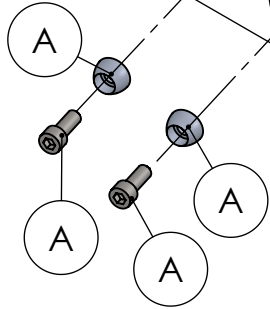

Flange s.s. sp.6mm  
"45B" cod.204392

Db-Killer N.63  
Cod.3014225801R

S.s end cup set  
cod.308287711R

Carbon end cup set  
cod.3014008701R

Muffler kit  
Cod.3014359481R

Belts and rivets kit  
Cod.088280002R

Manifold kit  
cod.3014359202R

Original graphite  
bushing

Muffler repack kit  
cod.414205R

Outer sleeve  
replacement kit  
cod.3014359010R

Spring and rubber  
replacement kit  
Cod.303949001R

TO COVER  
HOLE'S FRAME

## ART.14359E SPARE PARTS

YAMAHA NMAX 125 /155

Ⓐ FITTING KIT cod.3014359601R