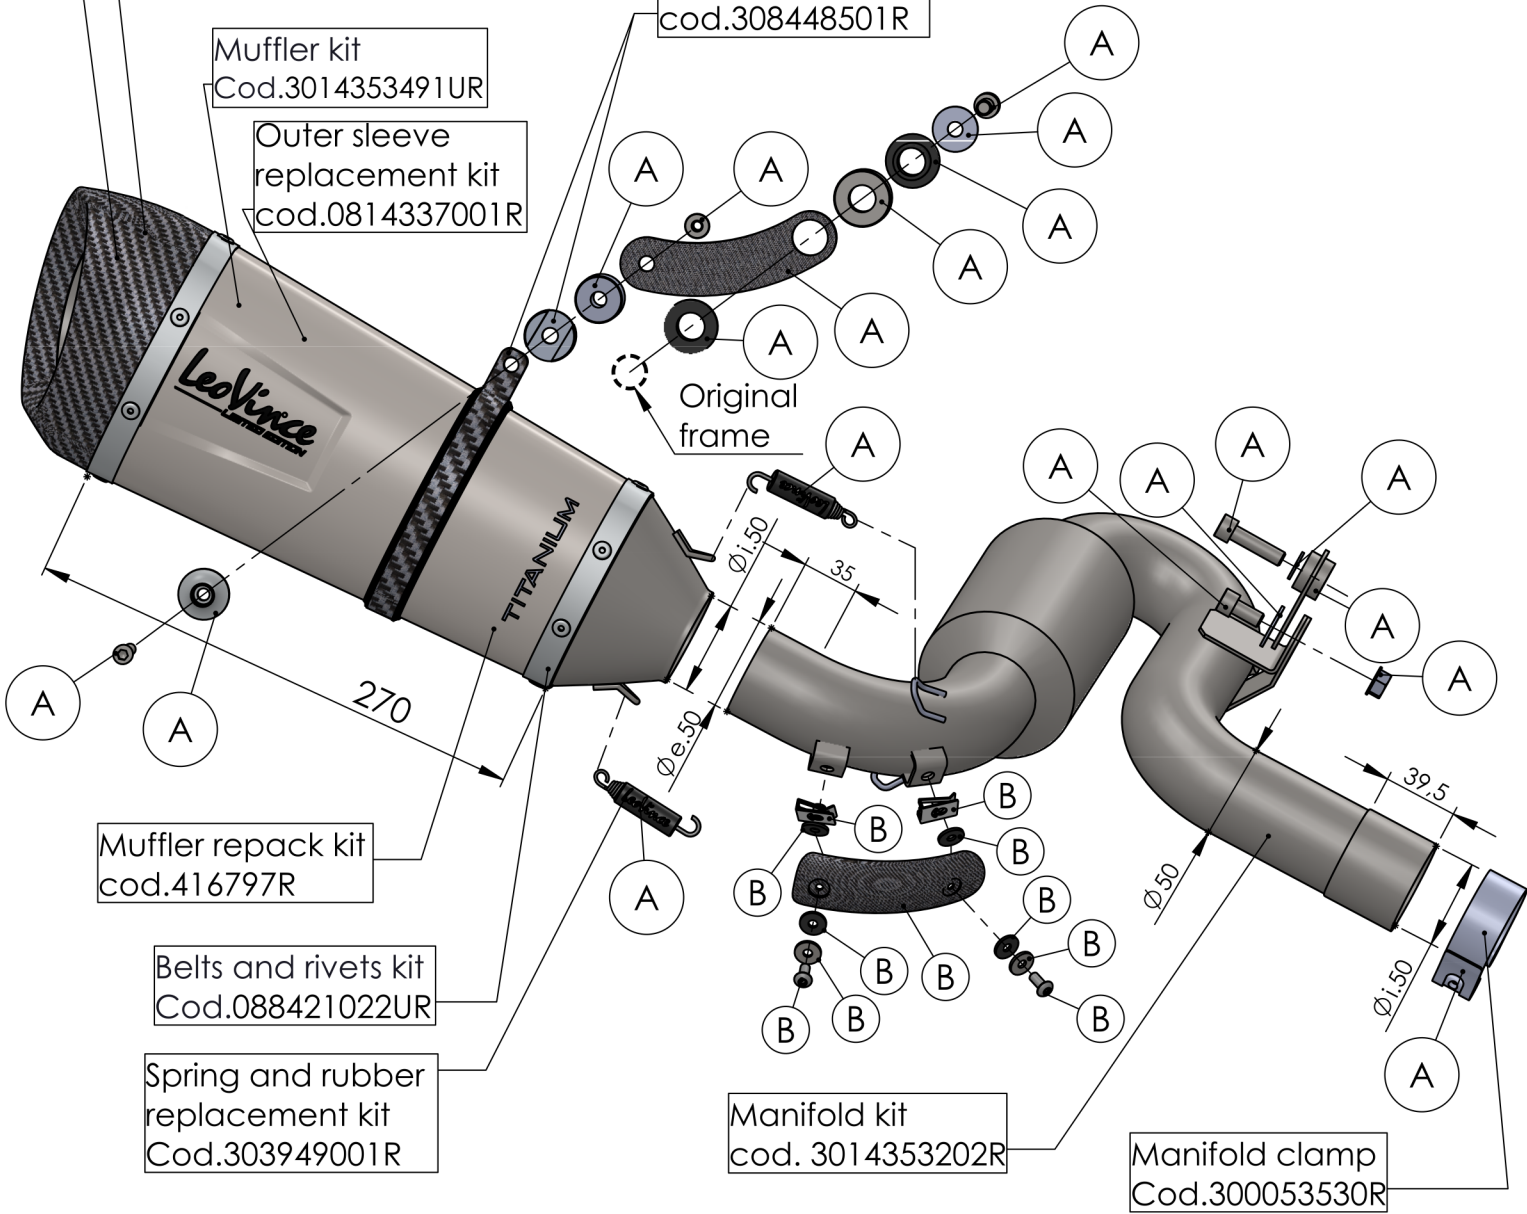

DO NOT USE

Carbon end cup set  
cod.308420701R

S.s end cup set  
Cod.308437741UR

Carbon clamp kit  
cod.308448501R

Muffler kit  
Cod.3014353491UR

Outer sleeve  
replacement kit  
cod.0814337001R

Muffler repack kit  
cod.416797R

Belts and rivets kit  
Cod.088421022UR

Spring and rubber  
replacement kit  
Cod.303949001R

Manifold kit  
cod. 3014353202R

Manifold clamp  
Cod.300053530R

## ART. 14353STU SPARE PARTS

BMW F 900 R / XR (also fits 35kW version) (fits with original centre stand)

- (A) FITTING KIT cod.3014353601R
- (B) CARBON COVER KIT cod.303777001R