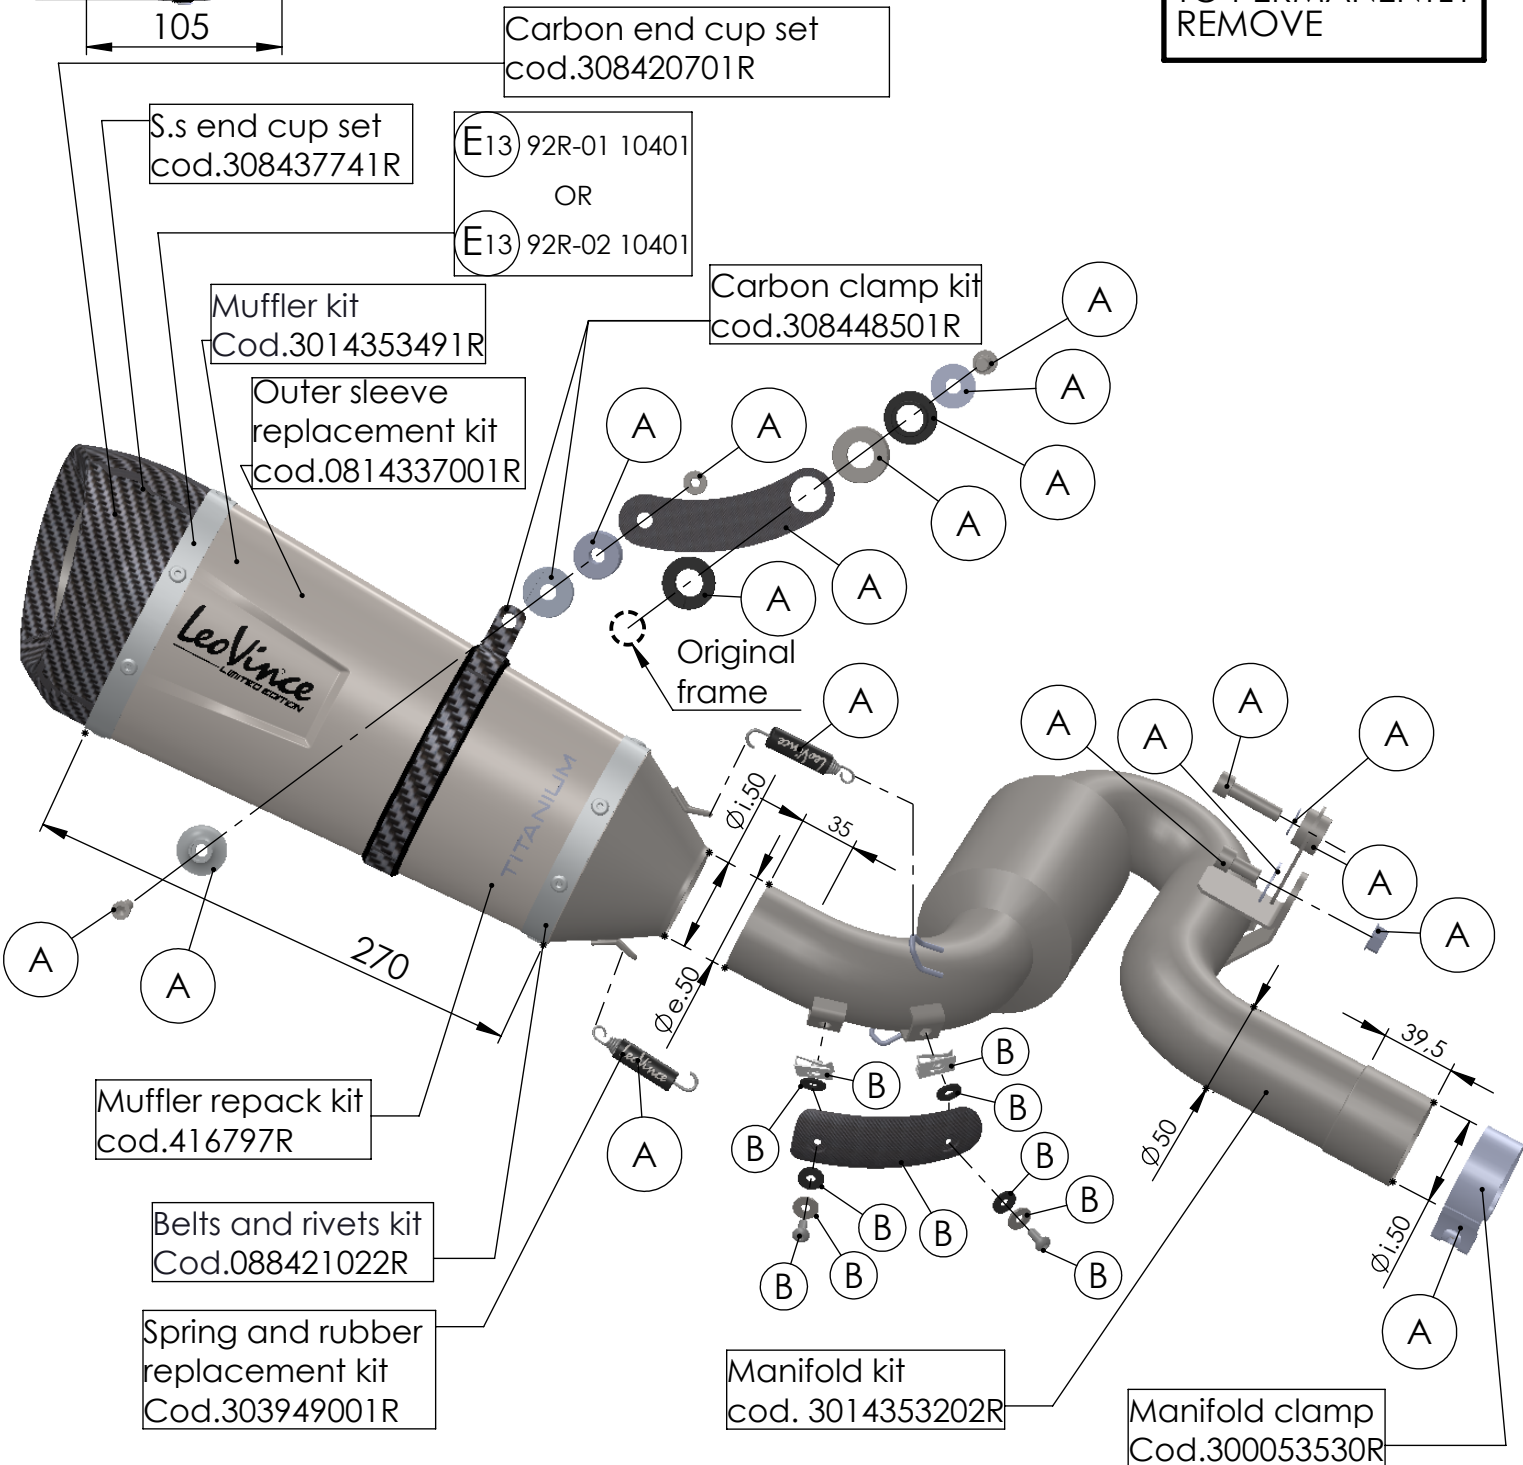

DO NOT USE

ART. 14353ST SPARE PARTS

BMW F 900 R / XR (also fits 35kW version) (fits with original centre stand)

(A) FITTING KIT cod.3014353601R

(B) CARBON COVER KIT cod.303777001R