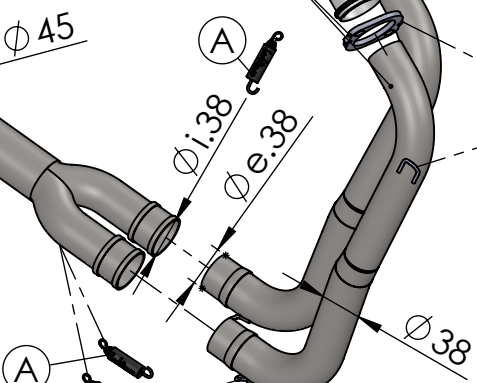

Db-Killer 59B
Cod.3014228804R

S.s Flange 112A
cod.204569R Sp.5mm

S.s bushing
cod.204833R

Brackets kit
cod. 3014349562R

BIKE'S FRAME

Welded reinforcements

Welded reinforcement

Carbon end cup set
cod.308266701R

Belts and rivets kit
Cod.0814228003 R

Muffler repack kit
cod.414205R

Outer sleeve
replacement kit
cod.309746010R

Welded Db-Killer N°71

Manifold kit
cod. 3014349208R

OPTIONAL
cod.5683

M12x1.25

Manifold kit 2/1
cod. 3014349206R

Spring and rubber
replacement kit
Cod.303949001R

ART.14349EU - SPARE PARTS

YAMAHA TRACER 7 / TRACER 7 GT (Also fits 35 kW version)
(Fits with original panniers) (Fits with original centre stand)

(A) FITTING COD. 3014349601R