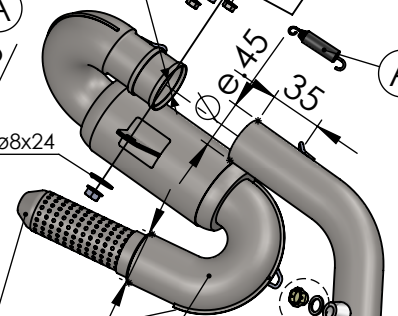

Db-Killer 59B
Cod.3014228804R

S.s Flange 112A
cod.204569R Sp.5mm

S.s bushing
cod.204833R

Brackets kit
cod. 3014349562R

BIKE'S FRAME

Welded reinforcements

Welded reinforcement

Carbon end cup set
cod.308266701R

S.s end cup set
cod.3014228701R

Carbon clamp FM4S
Cod.307572505R

Muffler kit
Cod.3014228482 R

Silencer bracket s.s.
cod.3014349561R

BIKE'S FRAME
Øi.45

Flange
cod.204569R

S.s bushing
cod.204833R

Header pipes kit
cod. 3014349203R

Spring and rubber
replacement kit
Cod.303949001R

ART.14349EU - SPARE PARTS

YAMAHA TRACER 7 / TRACER 7 GT (Also fits 35 kW version)
(Fits with original panniers) (Fits with original centre stand)

(A) FITTING COD. 3014349601R