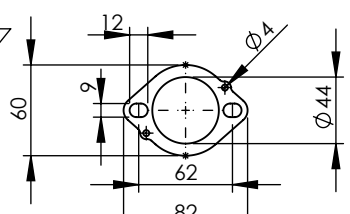

Db-Killer 59B
Cod.3014228804R

S.s Flange 112A
cod.204569R Sp.5mm

S.s bushing
cod.204833R

Brackets kit
cod. 3014349562R

BIKE'S FRAME

Welded reinforcements

Welded reinforcement

Carbon end cup set
cod.308266701R

S.s end cup set
cod.3014228701R

Carbon clamp FM4S
Cod.307572505R

Muffler kit
Cod.3014228482 R

Silencer bracket s.s.
cod.3014349561R

BIKE'S FRAME
Øi.45

Flange
cod.204569R

S.s bushing
cod.204833R

Header pipes kit
cod. 3014349203R

Spring and rubber
replacement kit
Cod.303949001R

ART.14349EU - SPARE PARTS

YAMAHA TRACER 7 / TRACER 7 GT (Also fits 35 kW version)
(Fits with original panniers) (Fits with original centre stand)

(A) FITTING COD. 3014349601R