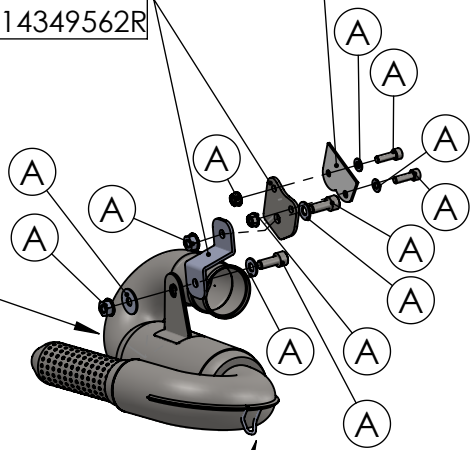

Db-Killer 59B
Cod.3014228804R

S.s Flange 112A
cod.204569R Sp.5mm

S.s bushing
cod.204833R

Brackets kit
cod. 3014349562R

BIKE'S FRAME

Welded reinforcements

Welded reinforcement

Carbon end cup set
cod.308266701R

S.s end cup set
cod.3014228701R

Carbon clamp FM4S
Cod.307572505R

Muffler kit
Cod.3014228482 R

Silencer bracket s.s.
cod.3014349561R

BIKE'S FRAME
Øi.45

Flange
cod.204569R

S.s bushing
cod.204833R

Header pipes kit
cod. 3014349203R

Belts and rivets kit
Cod.0814228003 R

Muffler repack kit
cod.414205R

Outer sleeve
replacement kit
cod.309746010R

Welded Db-Killer N°71

Manifold kit
cod. 3014349208R

OPTIONAL
cod.5683

M12x1.25

Manifold kit 2/1
cod. 3014349206R

Spring and rubber
replacement kit
Cod.303949001R

ART.14349EU - SPARE PARTS

YAMAHA TRACER 7 / TRACER 7 GT (Also fits 35 kW version)
(Fits with original panniers) (Fits with original centre stand)

(A) FITTING COD. 3014349601R