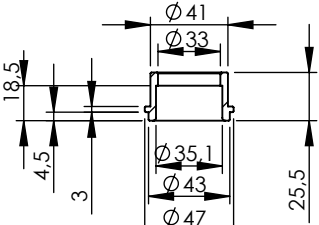

Db-Killer 59B
Cod.3014228804R

S.s Flange 112A
cod.204569R Sp.5mm

S.s bushing
cod.204833R

Brackets kit
cod. 3014349562R

BIKE'S FRAME

Welded reinforcements

Welded reinforcement

Carbon end cup set
cod.308266701R

S.s end cup set
cod.3014228701R

Carbon clamp FM4S
Cod.307572505R

Muffler kit
Cod.3014228482 R

Silencer bracket s.s.
cod.3014349561R

BIKE'S FRAME
Øi.45

Flange
cod.204569R

S.s bushing
cod.204833R

Header pipes kit
cod. 3014349203R

Spring and rubber
replacement kit
Cod.303949001R

ART.14349EU - SPARE PARTS

YAMAHA TRACER 7 / TRACER 7 GT (Also fits 35 kW version)
(Fits with original panniers) (Fits with original centre stand)

(A) FITTING COD. 3014349601R