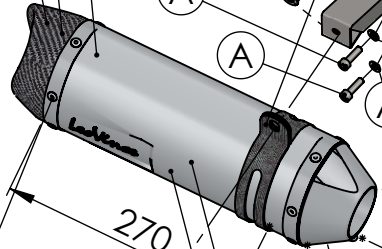

Db-Killer 59B
Cod.3014228804R

S.s Flange 112A
cod.204569R Sp.5mm

S.s bushing
cod.204833R

Brackets kit
cod. 3014349562R

BIKE'S FRAME

Welded reinforcements

Welded reinforcement

Carbon end cup set
cod.308266701R

S.s end cup set
cod.3014228701R

Carbon clamp FM4S
Cod.307572505R

Muffler kit
Cod.3014228482 R

Silencer bracket s.s.
cod.3014349561R

BIKE'S FRAME
Øi.45

Flange
cod.204569R

S.s bushing
cod.204833R

Header pipes kit
cod. 3014349203R

Spring and rubber
replacement kit
Cod.303949001R

ART.14349EU - SPARE PARTS

YAMAHA TRACER 7 / TRACER 7 GT (Also fits 35 kW version)
(Fits with original panniers) (Fits with original centre stand)

(A) FITTING COD. 3014349601R