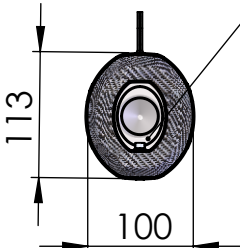

Db-Killer 59B
Cod.3014228804R

S.s Flange 112A
cod.204569R Sp.5mm

S.s bushing
cod.204833R

Brackets kit
cod. 3014349562R

BIKE'S FRAME

Welded reinforcements

Welded reinforcement

Carbon end cup set
cod.308266701R

S.s end cup set
cod.3014228701R

Carbon clamp FM4S
Cod.307572505R

Muffler kit
Cod.3014228482 R

Silencer bracket s.s.
cod.3014349561R

BIKE'S FRAME
Øi.45

Flange
cod.204569R

S.s bushing
cod.204833R

Header pipes kit
cod. 3014349203R

Spring and rubber
replacement kit
Cod.303949001R

ART.14349EU - SPARE PARTS

YAMAHA TRACER 7 / TRACER 7 GT (Also fits 35 kW version)
(Fits with original panniers) (Fits with original centre stand)

(A) FITTING COD. 3014349601R