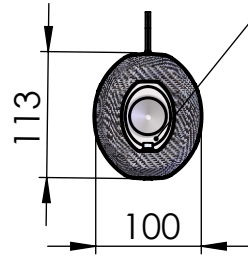

Db-Killer 59B  
Cod.3014228804R

**S.s Flange 112A**  
cod.204569R Sp.5mm

**S.s bushing**  
cod.204833R

Brackets kit  
cod. 3014349562R

BIKE'S FRAME

Welded reinforcements

Welded reinforcement

Carbon end cup set  
cod.308266701R

S.s end cup set  
cod.3014228701R

Carbon clamp FM4S  
Cod.307572505R

Muffler kit  
Cod.3014228486R

Silencer bracket s.s.  
cod.3014349561R

BIKE'S FRAME  
Øi.45

Flange  
cod.204569R

S.s bushing  
cod.204833R