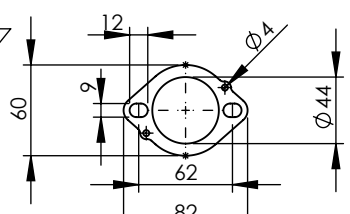

Db-Killer 59B  
Cod.3014228804R

**S.s Flange 112A**  
cod.204569R Sp.5mm

**S.s bushing**  
cod.204833R

Brackets kit  
cod. 3014349562R

BIKE'S FRAME

Welded reinforcements

Welded reinforcement

Carbon end cup set  
cod.308266701R

# ART.14349EB SPARE PARTS

YAMAHA TRACER 7 / TRACER 7 GT (Also fits 35 kW version)  
(Fits with original panniers) (Fits with original centre stand)

(A) FITTING COD. 3014349601R