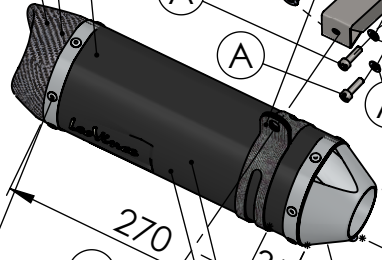

Db-Killer 59B  
Cod.3014228804R

**S.s Flange 112A**  
cod.204569R Sp.5mm

**S.s bushing**  
cod.204833R

Brackets kit  
cod. 3014349562R

BIKE'S FRAME

Welded reinforcements

Welded reinforcement

Carbon end cup set  
cod.308266701R

S.s end cup set  
cod.3014228701R

Carbon clamp FM4S  
Cod.307572505R

Muffler kit  
Cod.3014228486R

Silencer bracket s.s.  
cod.3014349561R

BIKE'S FRAME  
Øi.45

Flange  
cod.204569R

S.s bushing  
cod.204833R