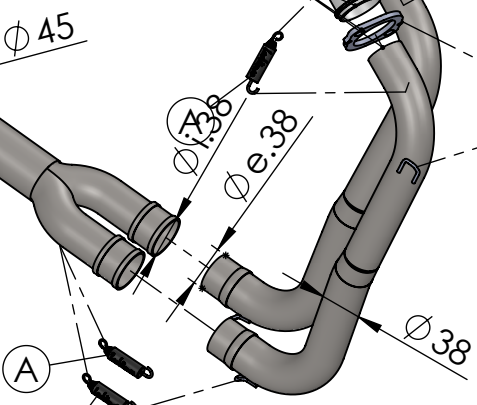

Header pipes kit  
cod. 3014349203R

Belts and rivets kit  
Cod.0814228003R

Muffler repack kit  
cod.414205R

Outer sleeve  
replacement kit  
cod.0814228007R

Welded Db-Killer N°71

Manifold kit  
cod. 3014349208R

OPTIONAL  
cod.5683

M12x1.25

Manifold kit 2/1  
cod. 3014349206R

Spring and rubber  
replacement kit  
Cod.303949001R