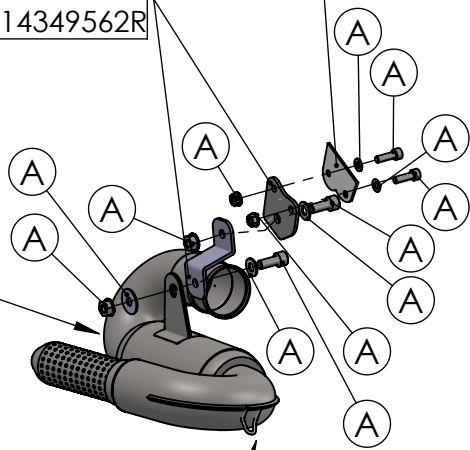

Db-Killer 59B  
Cod.3014228804R

**S.s Flange 112A**  
cod.204569R Sp.5mm

**S.s bushing**  
cod.204833R

Brackets kit  
cod. 3014349562R

BIKE'S FRAME

Welded reinforcements

Welded reinforcement

Carbon end cup set  
cod.308266701R

S.s end cup set  
cod.3014228701R

Carbon clamp FM4S  
Cod.307572505R

Muffler kit  
Cod.3014228486R

Silencer bracket s.s.  
cod.3014349561R

BIKE'S FRAME  
Øi.45

Flange  
cod.204569R

S.s bushing  
cod.204833R

OPTIONAL  
cod.5683

M12x1.25

Manifold kit 2/1  
cod. 3014349206R

Spring and rubber  
replacement kit  
Cod.303949001R

# ART.14349EB SPARE PARTS

YAMAHA TRACER 7 / TRACER 7 GT (Also fits 35 kW version)  
(Fits with original panniers) (Fits with original centre stand)

(A) FITTING COD. 3014349601R