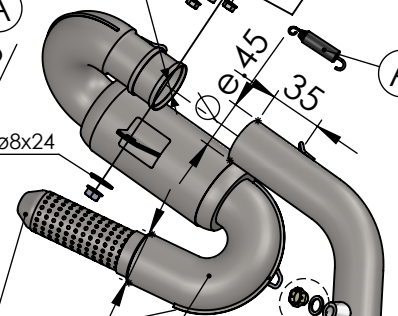

Db-Killer 59B  
Cod.3014228804R

**S.s Flange 112A**  
cod.204569R Sp.5mm

**S.s bushing**  
cod.204833R

Brackets kit  
cod. 3014349562R

BIKE'S FRAME

Welded reinforcements

Welded reinforcement

Carbon end cup set  
cod.308266701R

S.s end cup set  
cod.3014228701R

Carbon clamp FM4S  
Cod.307572505R

Muffler kit  
Cod.3014228486R

Silencer bracket s.s.  
cod.3014349561R

BIKE'S FRAME  
Øi.45

Flange  
cod.204569R

S.s bushing  
cod.204833R

OPTIONAL  
cod.5683

M12x1.25

Manifold kit 2/1  
cod. 3014349206R

Spring and rubber  
replacement kit  
Cod.303949001R

# ART.14349EB SPARE PARTS

YAMAHA TRACER 7 / TRACER 7 GT (Also fits 35 kW version)  
(Fits with original panniers) (Fits with original centre stand)

(A) FITTING COD. 3014349601R