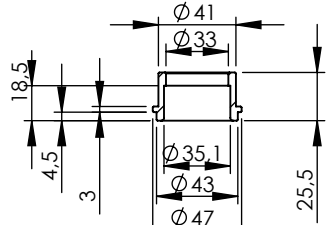

Db-Killer 59B  
Cod.3014228804R

**S.s Flange 112A**  
cod.204569R Sp.5mm

**S.s bushing**  
cod.204833R

Brackets kit  
cod. 3014349562R

BIKE'S FRAME

Welded reinforcements

Welded reinforcement

Carbon end cup set  
cod.308266701R

S.s end cup set  
cod.3014228701R

Carbon clamp FM4S  
Cod.307572505R

Muffler kit  
Cod.3014228486R

Silencer bracket s.s.  
cod.3014349561R

BIKE'S FRAME  
Øi.45

Flange  
cod.204569R

S.s bushing  
cod.204833R

# ART.14349EB SPARE PARTS

YAMAHA TRACER 7 / TRACER 7 GT (Also fits 35 kW version)  
(Fits with original panniers) (Fits with original centre stand)

(A) FITTING COD. 3014349601R