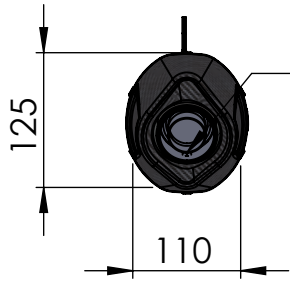

NB: ONLY FOR T-MAX 530

Db-Killer 32B
Cod.307762801R

VIEW A

Carbon end cup set
cod.3014000701R

S.s end cup set
cod.307242711R

Bracket black S.s
cod. 3014342501R

Carbon clamp FB1S
Cod.306960505R

Muffler repack kit
cod.414205R

ART. 14343E - SPARE PARTS

YAMAHA T-MAX 530 ABS/DX/SX

Ⓐ FITTING KIT cod.3014342601R