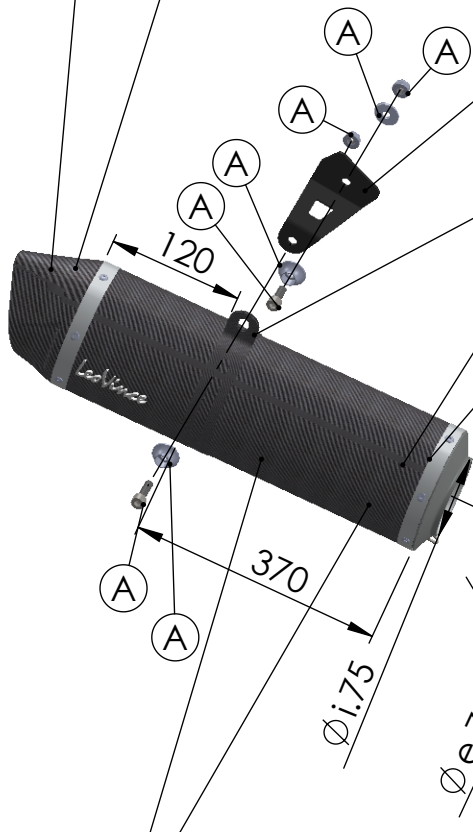

NB: ONLY FOR T-MAX 530

Db-Killer 32B
Cod.307762801R

VIEW A

Carbon end cup set
cod.3014000701R

S.s end cup set
cod.307242711R

Bracket black S.s
cod. 3014342501R

Carbon clamp FB1S
Cod.306960505R

Muffler repack kit
cod.414205R

Belts and rivets kit
Cod.0814324003R

Outer sleeve
replacement kit
cod.408543R

Muffler kit
Cod.3014343481R

Spring and rubber
replacement kit
Cod.303949001R

Manifold kit
cod. 3014342202R

Manifold kit
cod. 3015305202R

ART. 14343E - SPARE PARTS

YAMAHA T-MAX 530 ABS/DX/SX

Ⓐ FITTING KIT cod.3014342601R