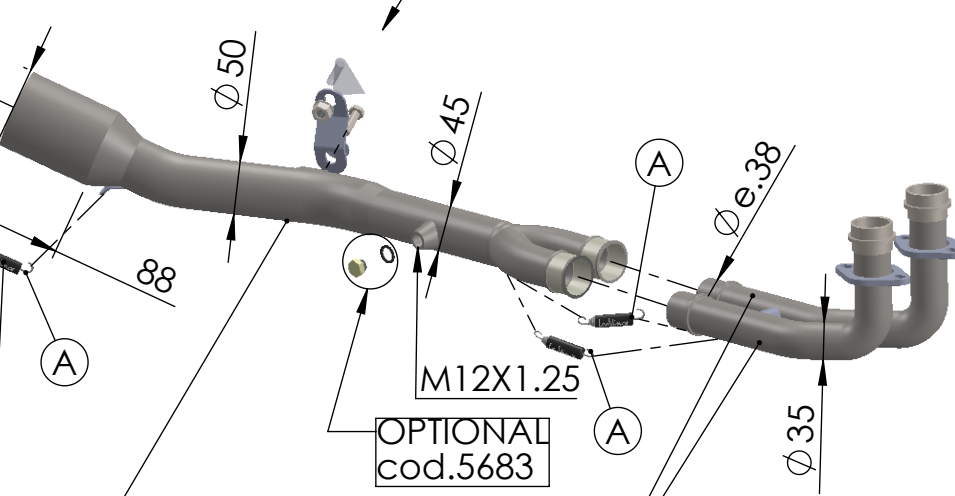

Manifold kit
cod. 3014342202R

Manifold kit
cod. 3015305202R

ART. 14343E - SPARE PARTS

YAMAHA T-MAX 530 ABS/DX/SX

Ⓐ FITTING KIT cod.3014342601R