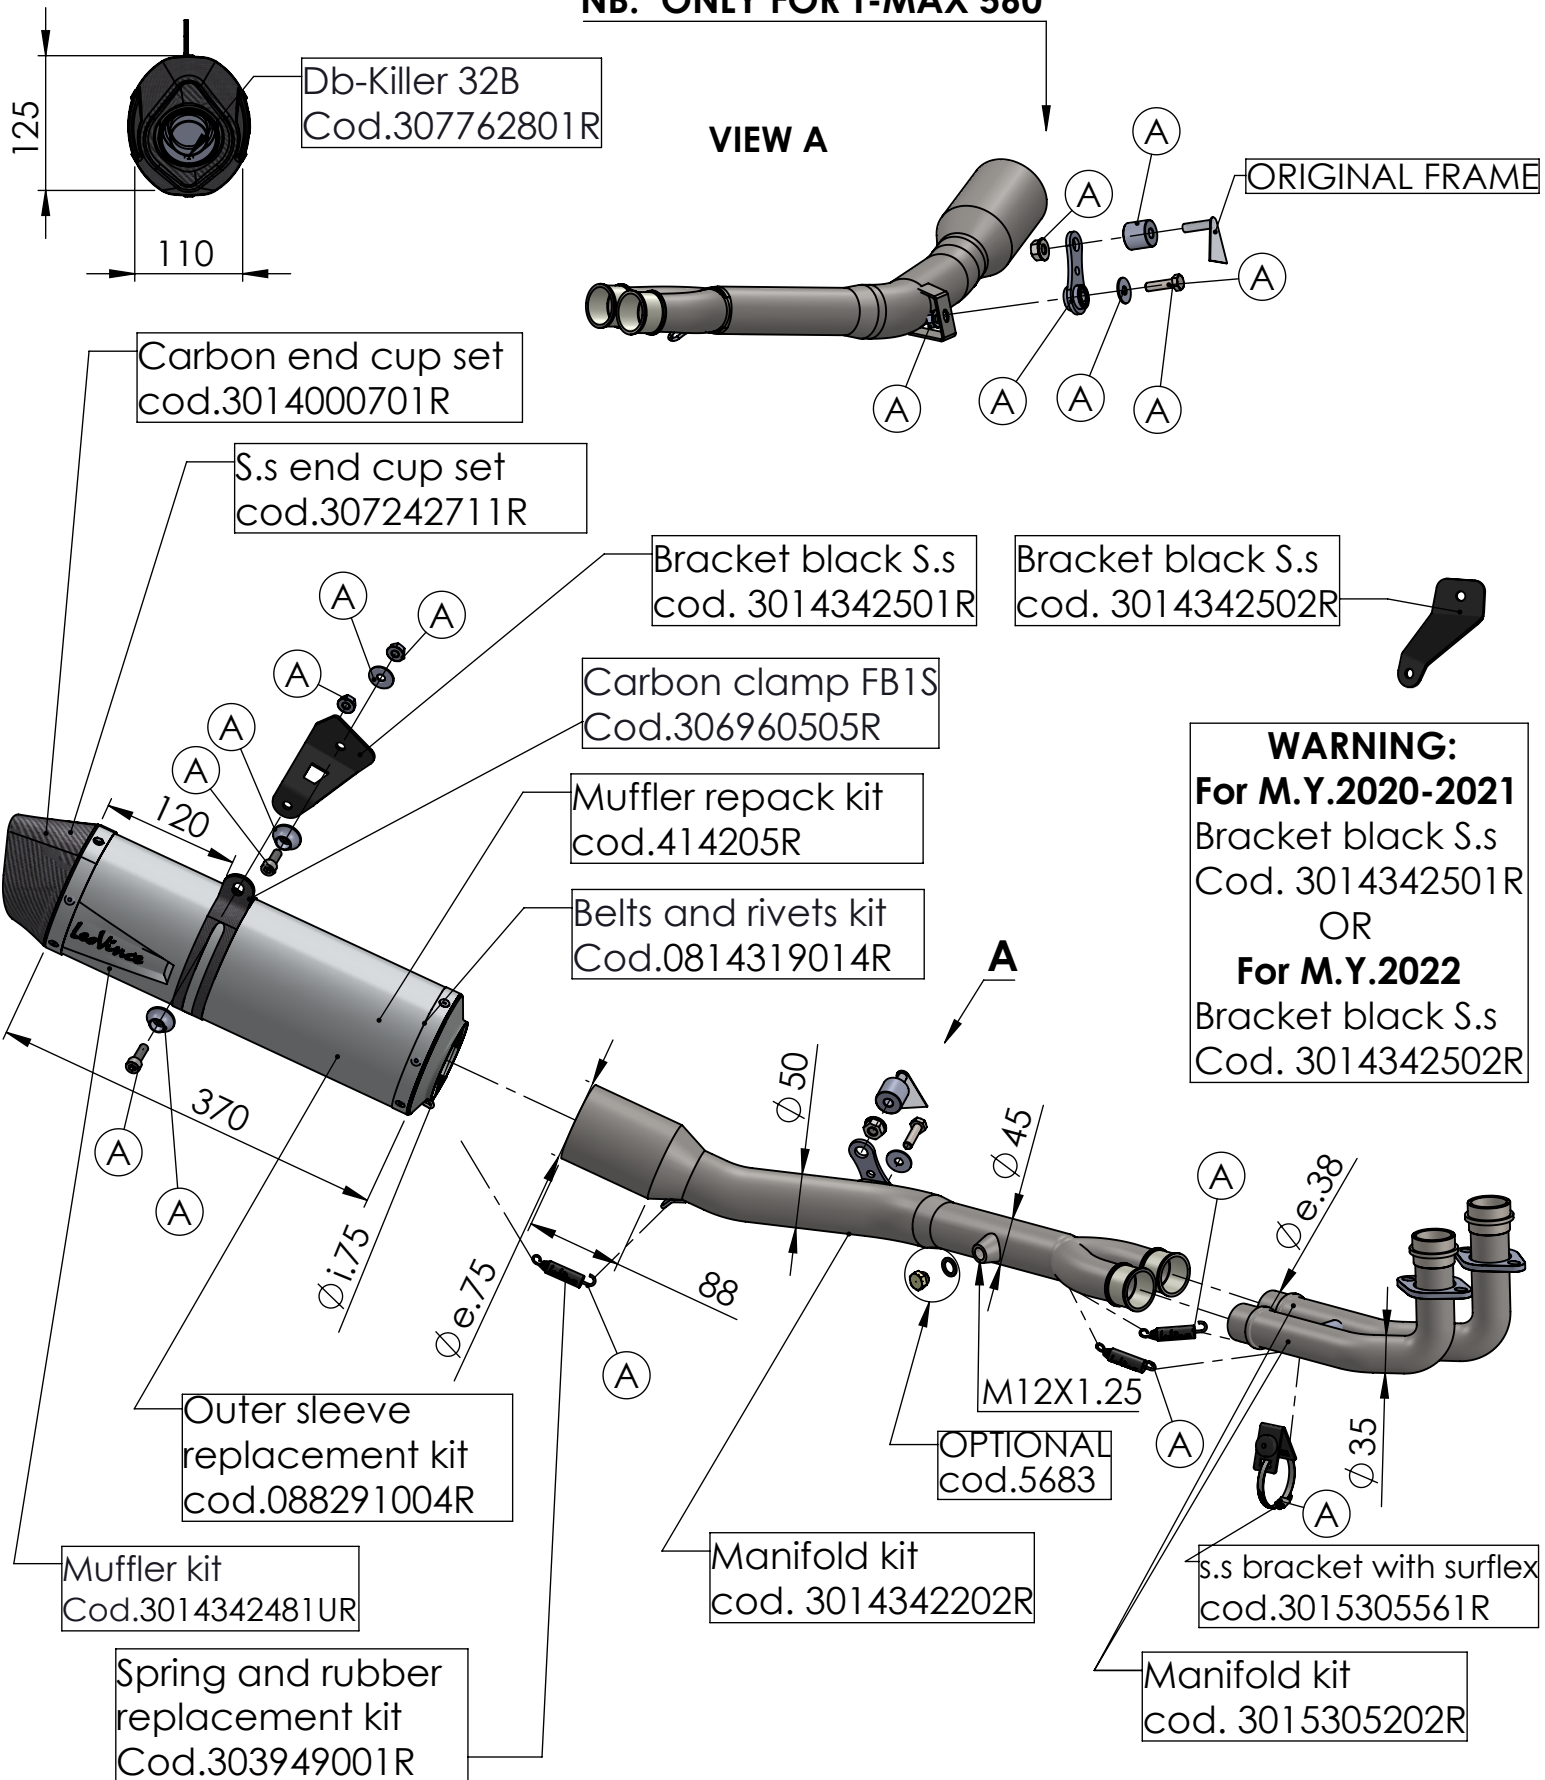

**NB: ONLY FOR T-MAX 560**

## ART. 14342EU - SPARE PARTS

YAMAHA T-MAX 560 / TECH MAX

Ⓐ FITTING KIT cod.3014342601R