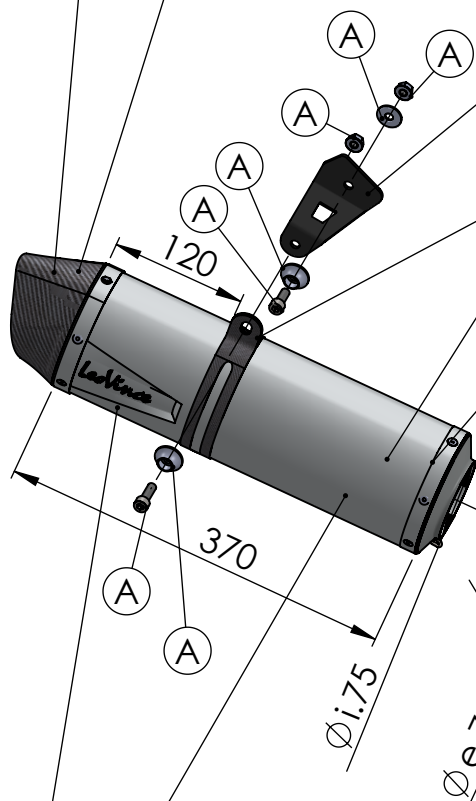

120

370

$\varnothing i.75$

$\varnothing e.75$

88

$\varnothing 50$

$\varnothing 45$

M12X1.25

$\varnothing e.38$

$\varnothing 35$

Outer sleeve
replacement kit
cod.088291004R

Muffler kit
Cod.3014342481UR

Spring and rubber
replacement kit
Cod.303949001R

OPTIONAL
cod.5683

Manifold kit
cod. 3014342202R

Manifold kit
cod. 3015305202R

ART. 14342EU - SPARE PARTS

YAMAHA T-MAX 530 ABS/DX/SX

Ⓐ FITTING KIT cod.3014342601R