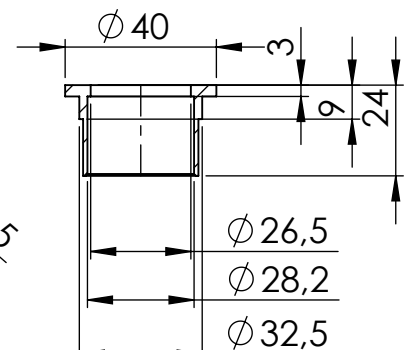

Db-Killer N.62
Cod.3014259802R

Flange 45E sp.6
cod.205267R

Bushing S.s
cod.206662R

Carbon end cup set
cod.3014008701R

S.s end cup set
cod.3014259711R

Outer sleeve
replacement kit
cod.083710014R

Spring and rubber
replacement kit
Cod.303949001R

Manifold kit
(bushing and flange included)
cod. 3014340204R

WARNING

it is advisable to optimize the carburation by remapping the stock ECU or by adopting an additional ECU unit.

ART. 14340EK - SPARE PARTS