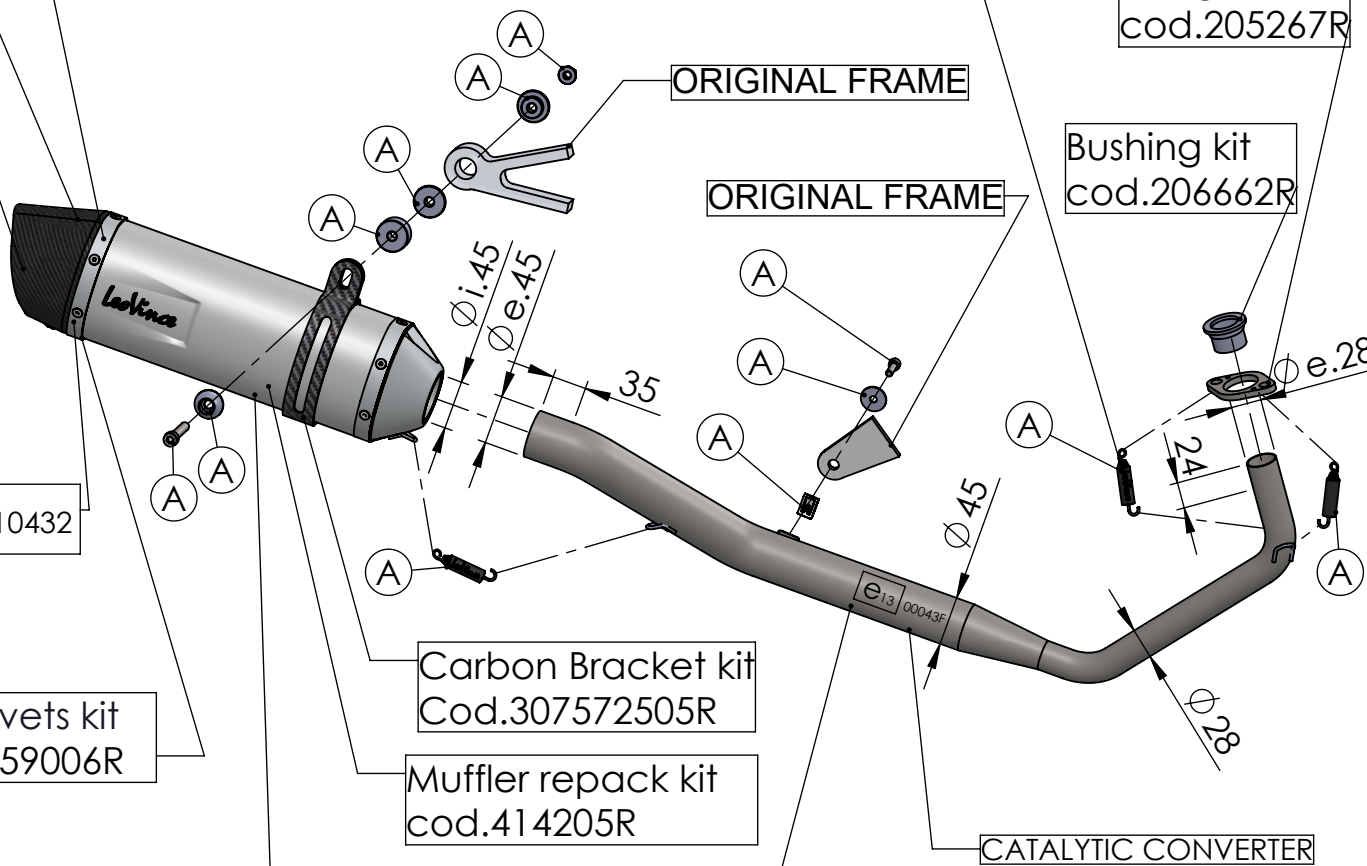

Db-Killer N.62
Cod.3014259802R

Flange 45E sp.6
cod.205267R

Bushing S.s
cod.206662R

Carbon end cup set
cod.3014008701R

S.s end cup set
cod.3014259711R

Outer sleeve
replacement kit
cod.083710014R

Spring and rubber
replacement kit
Cod.303949001R

Flange kit
cod.205267R

Bushing kit
cod.206662R

ORIGINAL FRAME

ORIGINAL FRAME

É13 92R-02 10432

Carbon Bracket kit
Cod.307572505R

Muffler repack kit
cod.414205R

Muffler kit
Cod.3014259481R

Manifold kit
(bushing and flange included)
cod. 3014340204R

WARNING

it is advisable to optimize the carburation by remapping the stock ECU or by adopting an additional ECU unit.

ART. 14340EK - SPARE PARTS

YAMAHA MT-125 / YZF-R125

Ⓐ FITTING KIT cod.3014340601R