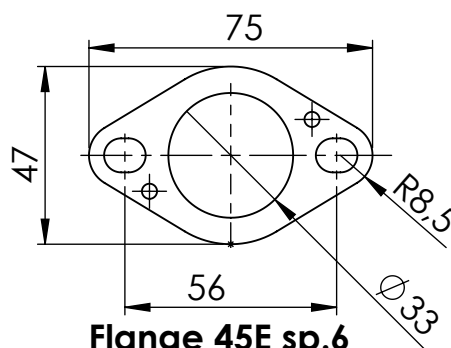

Db-Killer N.62
Cod.3014259802R

Flange 45E sp.6
cod.205267R

Bushing S.s
cod.206662R

Carbon end cup set
cod.3014008701R

S.s end cup set
cod.3014259711R

Outer sleeve
replacement kit
cod.083710014R

Spring and rubber
replacement kit
Cod.303949001R