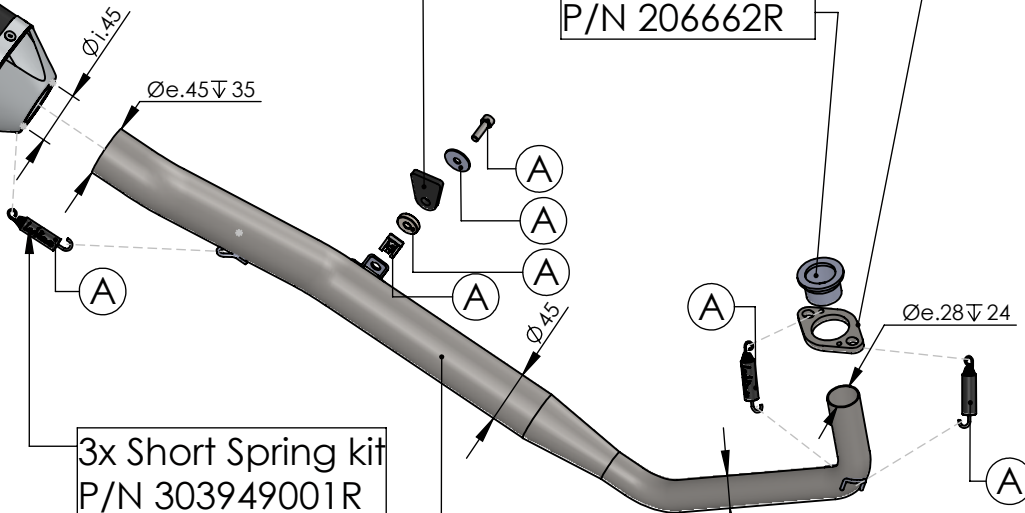

S.S. End Cap kit
P/N 3014259711R

Belts and Rivets kit
P/N 083737002R

S.S. Flange "45E" kit
P/N 205267R

S.S. Bushing kit
P/N 206662R

Outer Sleeve kit
P/N 083710013VLR

Muffler Repack kit
P/N 414205R

3x Short Spring kit
P/N 303949001R

S.S. Pipe n°1471 kit
P/N 3014340206R

WARNING

it is advisable to optimize the carburation by remapping the stock ECU or by adopting an additional ECU unit.

(A) Fitting kit: P/N 3014456601R

ART. 14340EBU - SPARE PARTS