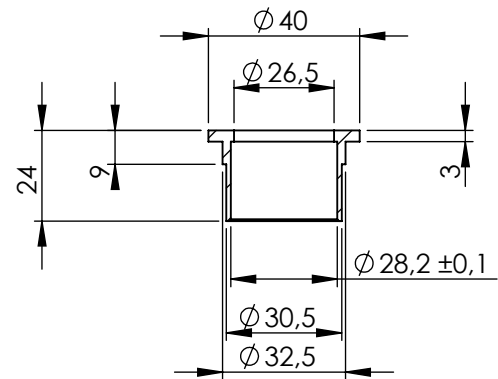

dB-Killer n°62 kit
P/N 3014259801R

S.S. flange "45E"
P/N 205267R sp. 6mm

S.S. bushing
P/N 206662R

Carbon End Cap kit
P/N 3014008701R bike's frame

S.S. Muffler kit
P/N 3014340485UR

Carbon Clamp FM4S kit
P/N 307572505R

S.S. Pipe n°1471 kit
P/N 3014340206R

WARNING

it is advisable to optimize the carburation by remapping the stock ECU or by adopting an additional ECU unit.

(A) Fitting kit: P/N 3014456601R

ART. 14340EBU - SPARE PARTS