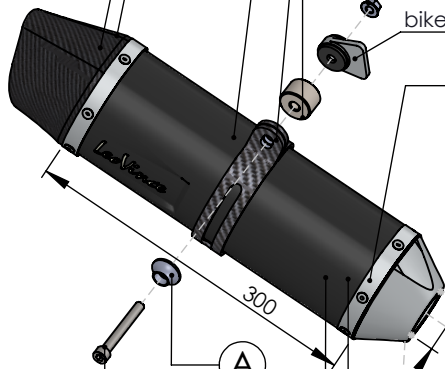

dB-Killer n°62 kit
P/N 3014259801R

S.S. flange "45E"
P/N 205267R sp. 6mm

S.S. bushing
P/N 206662R

Carbon End Cap kit
P/N 3014008701R bike's frame

S.S. Muffler kit
P/N 3014340485UR

Carbon Clamp FM4S kit
P/N 307572505R

S.S. End Cap kit
P/N 3014259711R

Belts and Rivets kit
P/N 083737002R

S.S. Flange "45E" kit
P/N 205267R

S.S. Bushing kit
P/N 206662R

Outer Sleeve kit
P/N 083710013VLR

Muffler Repack kit
P/N 414205R

3x Short Spring kit
P/N 303949001R

S.S. Pipe n°1471 kit
P/N 3014340206R

WARNING

it is advisable to optimize the carburation by remapping the stock ECU or by adopting an additional ECU unit.

(A) Fitting kit: P/N 3014456601R

ART. 14340EBU - SPARE PARTS