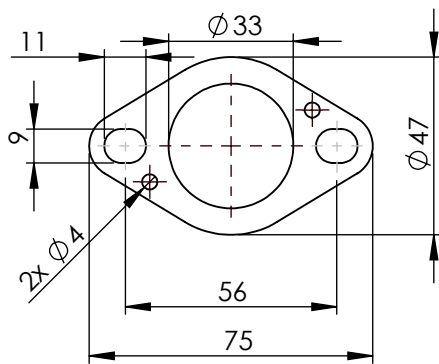

S.S. flange "45E"
P/N 205267R sp. 6mm