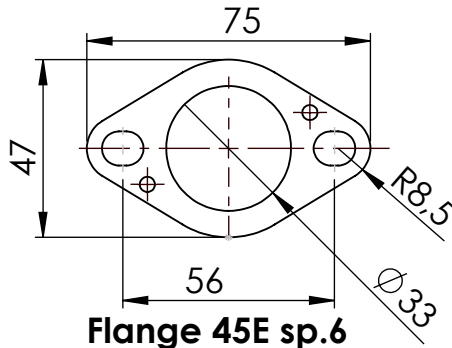

Db-Killer N.62
Cod.3014259802R

Flange 45E sp.6
cod.205267R

Bushing S.s
cod.206662R

Carbon end cup set
cod.3014008701R

S.s end cup set
cod.3014259711R

Outer sleeve
replacement kit
cod.083710014R

Spring and rubber
replacement kit
Cod.303949001R