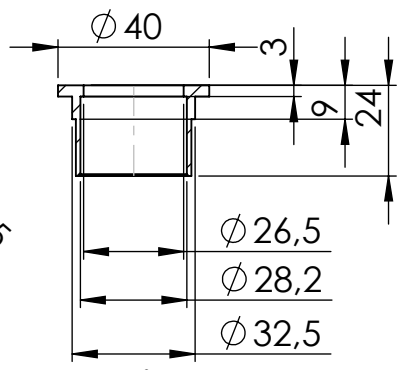

Db-Killer N.62
Cod.3014259802R

Flange 45E sp.6
cod.205267R

Bushing S.s
cod.206662R

Carbon end cup set
cod.3014008701R

S.s end cup set
cod.3014259711R

Outer sleeve
replacement kit
cod.083710014R

Spring and rubber
replacement kit
Cod.303949001R