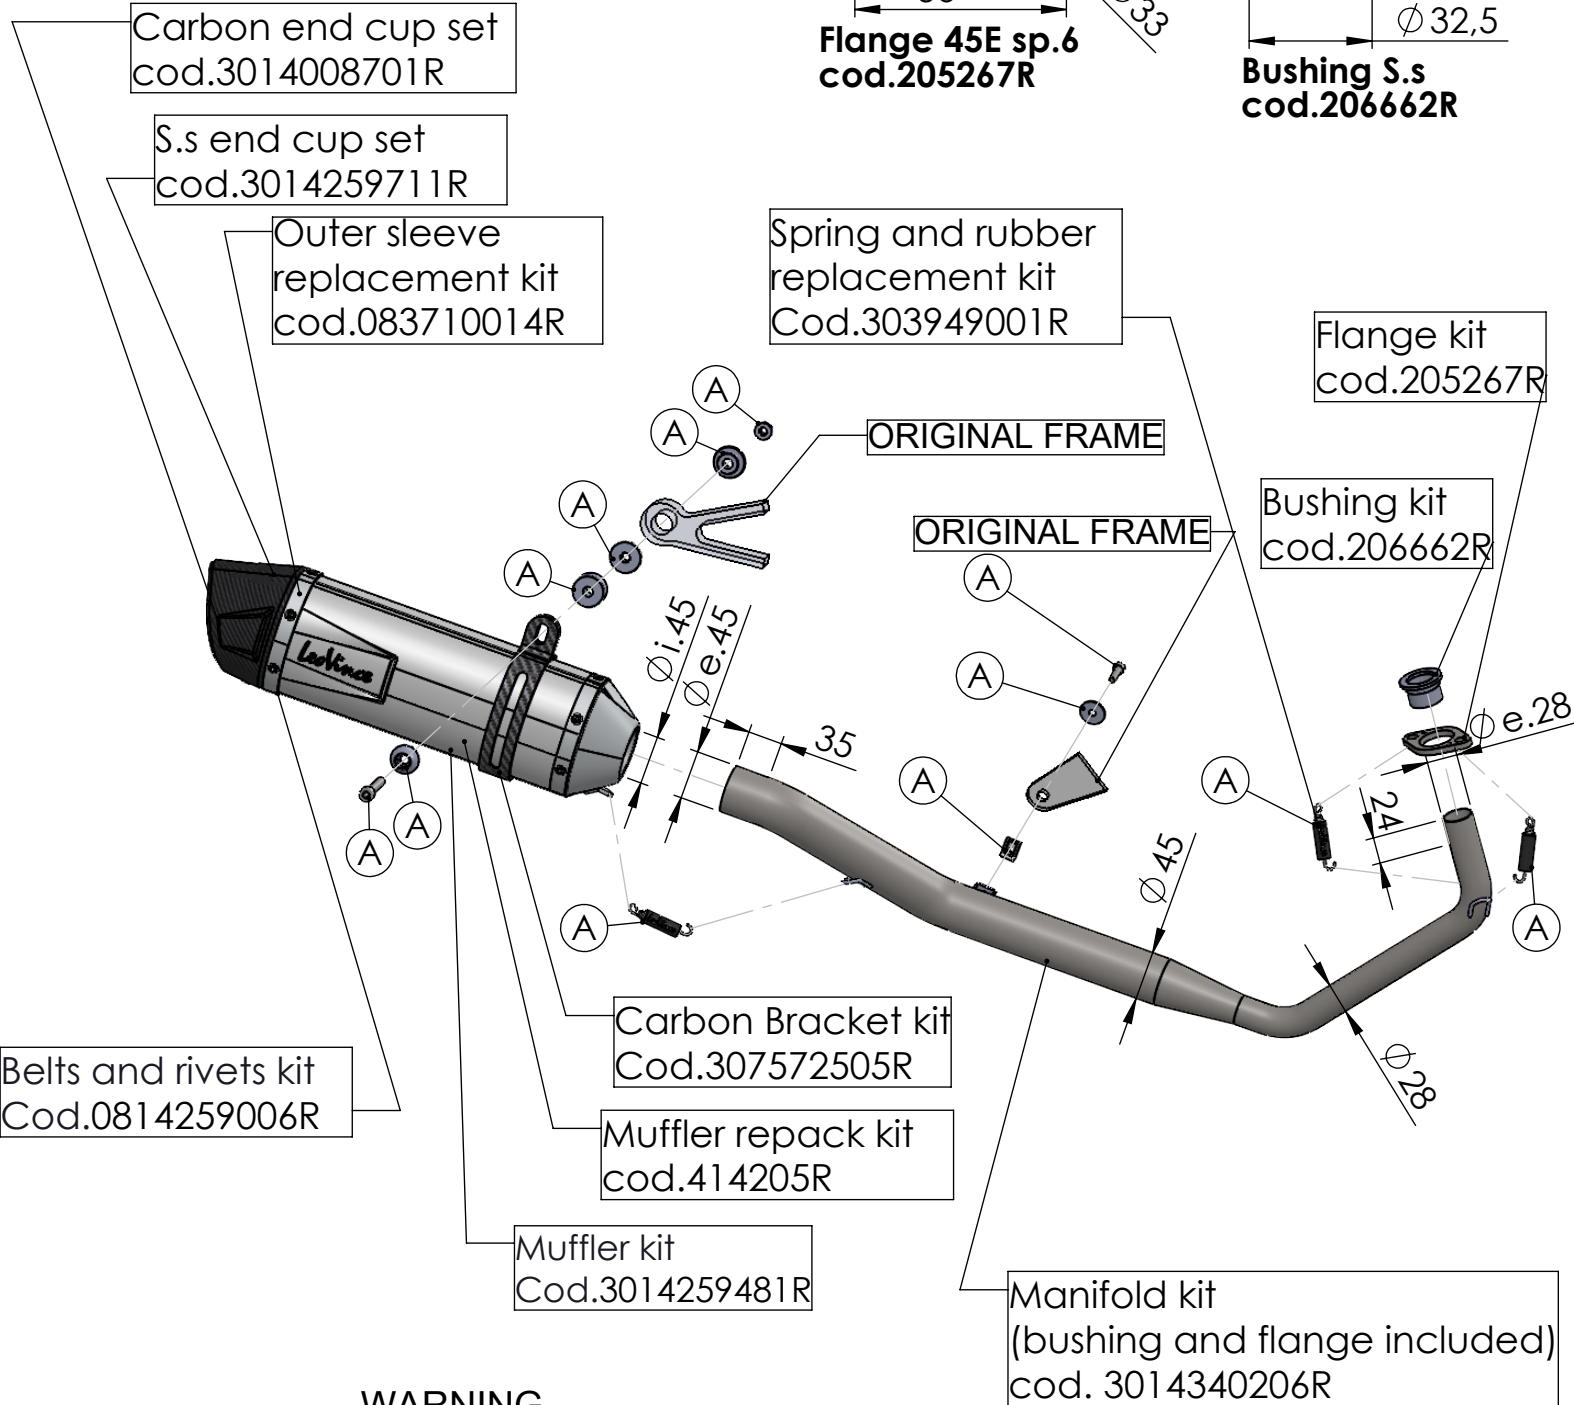

Db-Killer N.62
Cod.3014259802R

Flange 45E sp.6
cod.205267R

Bushing S.s
cod.206662R

Carbon end cup set
cod.3014008701R

S.s end cup set
cod.3014259711R

Outer sleeve
replacement kit
cod.083710014R

Spring and rubber
replacement kit
Cod.303949001R

Flange kit
cod.205267R

Bushing kit
cod.206662R

ORIGINAL FRAME

ORIGINAL FRAME

Carbon Bracket kit
Cod.307572505R

Muffer repack kit
cod.414205R

Muffer kit
Cod.3014259481R

Manifold kit
(bushing and flange included)
cod. 3014340206R

Belts and rivets kit
Cod.0814259006R

WARNING

it is advisable to optimize the carburation by remapping the stock ECU or by adopting an additional ECU unit.

ART. 14340E - SPARE PARTS

YAMAHA MT-125 / YZF-R125

Ⓐ FITTING KIT cod.3014340601R