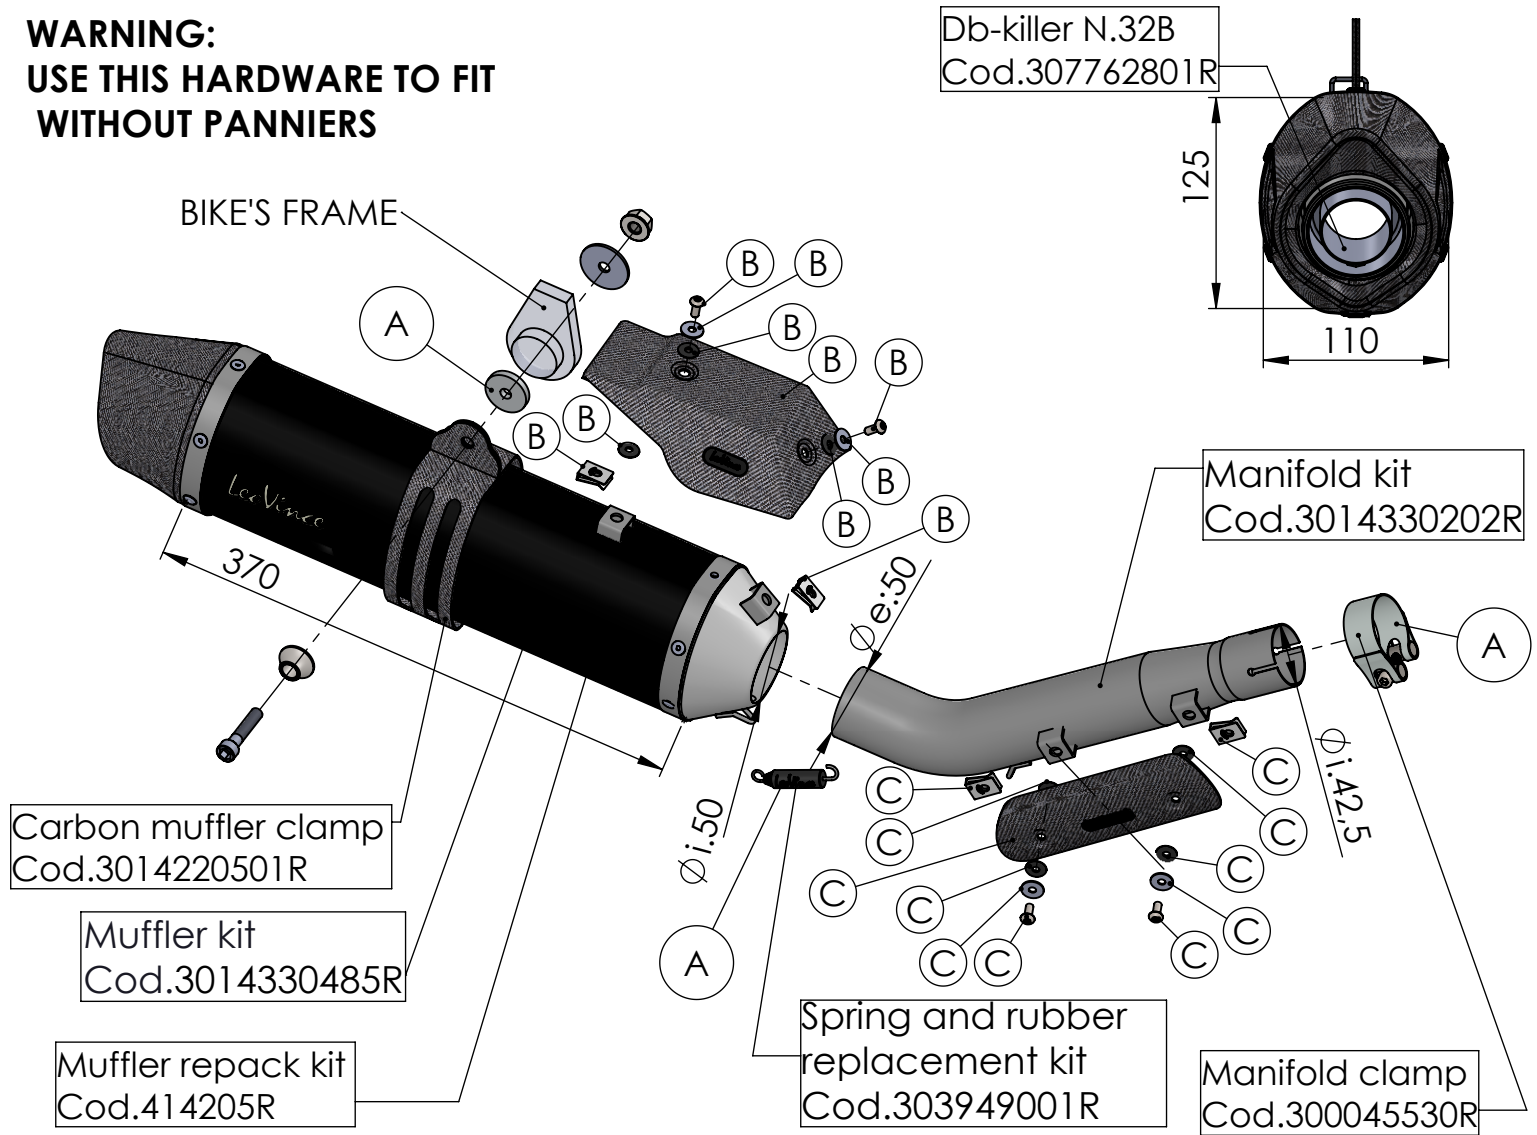

**WARNING:**  
**USE THIS HARDWARE TO FIT**  
**WITHOUT PANNIERS**

**ART. 14330EB - SPARE PARTS**

**YAMAHA TÈNERÈ 700**

(fits with original panniers and centre stand) ( also fits 35 kW version)

- (A) FITTING KIT Cod. 3014330602R
- (B) CARBON COVER Cod.3014330001R
- (C) CARBON COVER Cod. 308741001R