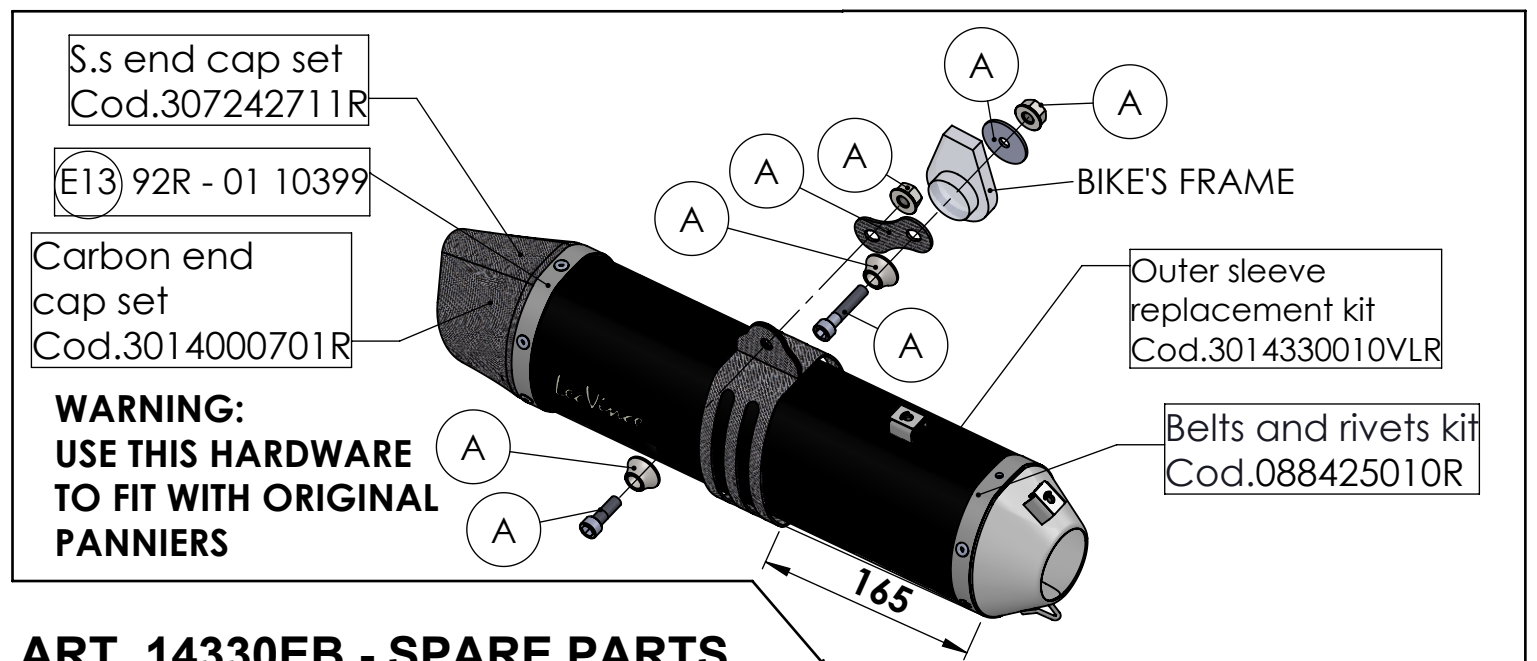

**WARNING:**  
**USE THIS HARDWARE TO FIT**  
**WITHOUT PANNIERS**

**ART. 14330EB - SPARE PARTS**

**YAMAHA TÈNERÈ 700**

(fits with original panniers and centre stand) ( also fits 35 kW version)

- (A) FITTING KIT Cod. 3014330602R
- (B) CARBON COVER Cod.3014330001R
- (C) CARBON COVER Cod. 308741001R