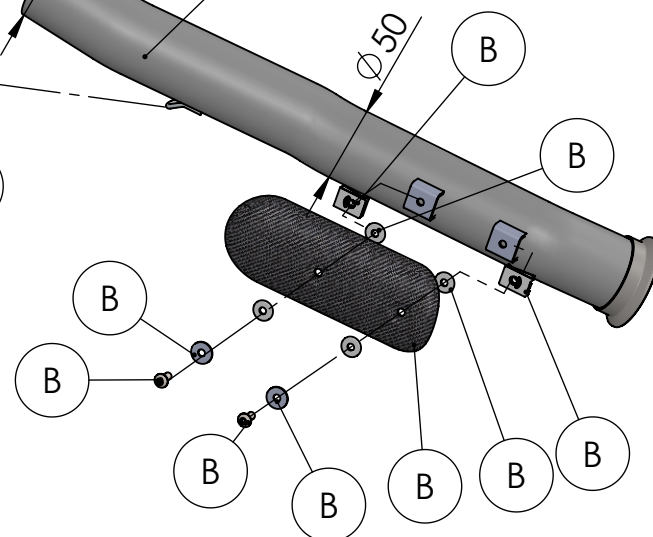

Carbon end cap set
Cod.3014000701R

E13 92R - 01 10399

Muffler repack kit
Cod.414205R

Muffler kit
Cod.3014328481R

S.s end cap set
Cod.307242711R

Outer sleeve
replacement kit
Cod.3014328010R

Spring and rubber
replacement kit
Cod.303949001R

Belts and rivets kit
Cod.088425010R

Manifold kit
Cod.3014063202R

ART. 14328E - SPARE PARTS

KTM 790 ADVENTURE/R - 890 ADVENTURE/L (A2)/R/RALLY
(Fits with original panniers) (also fits 35kW version)

(A) FITTING KIT Cod. 3014063601R

(B) CARBON COVER KIT cod. 306974002R