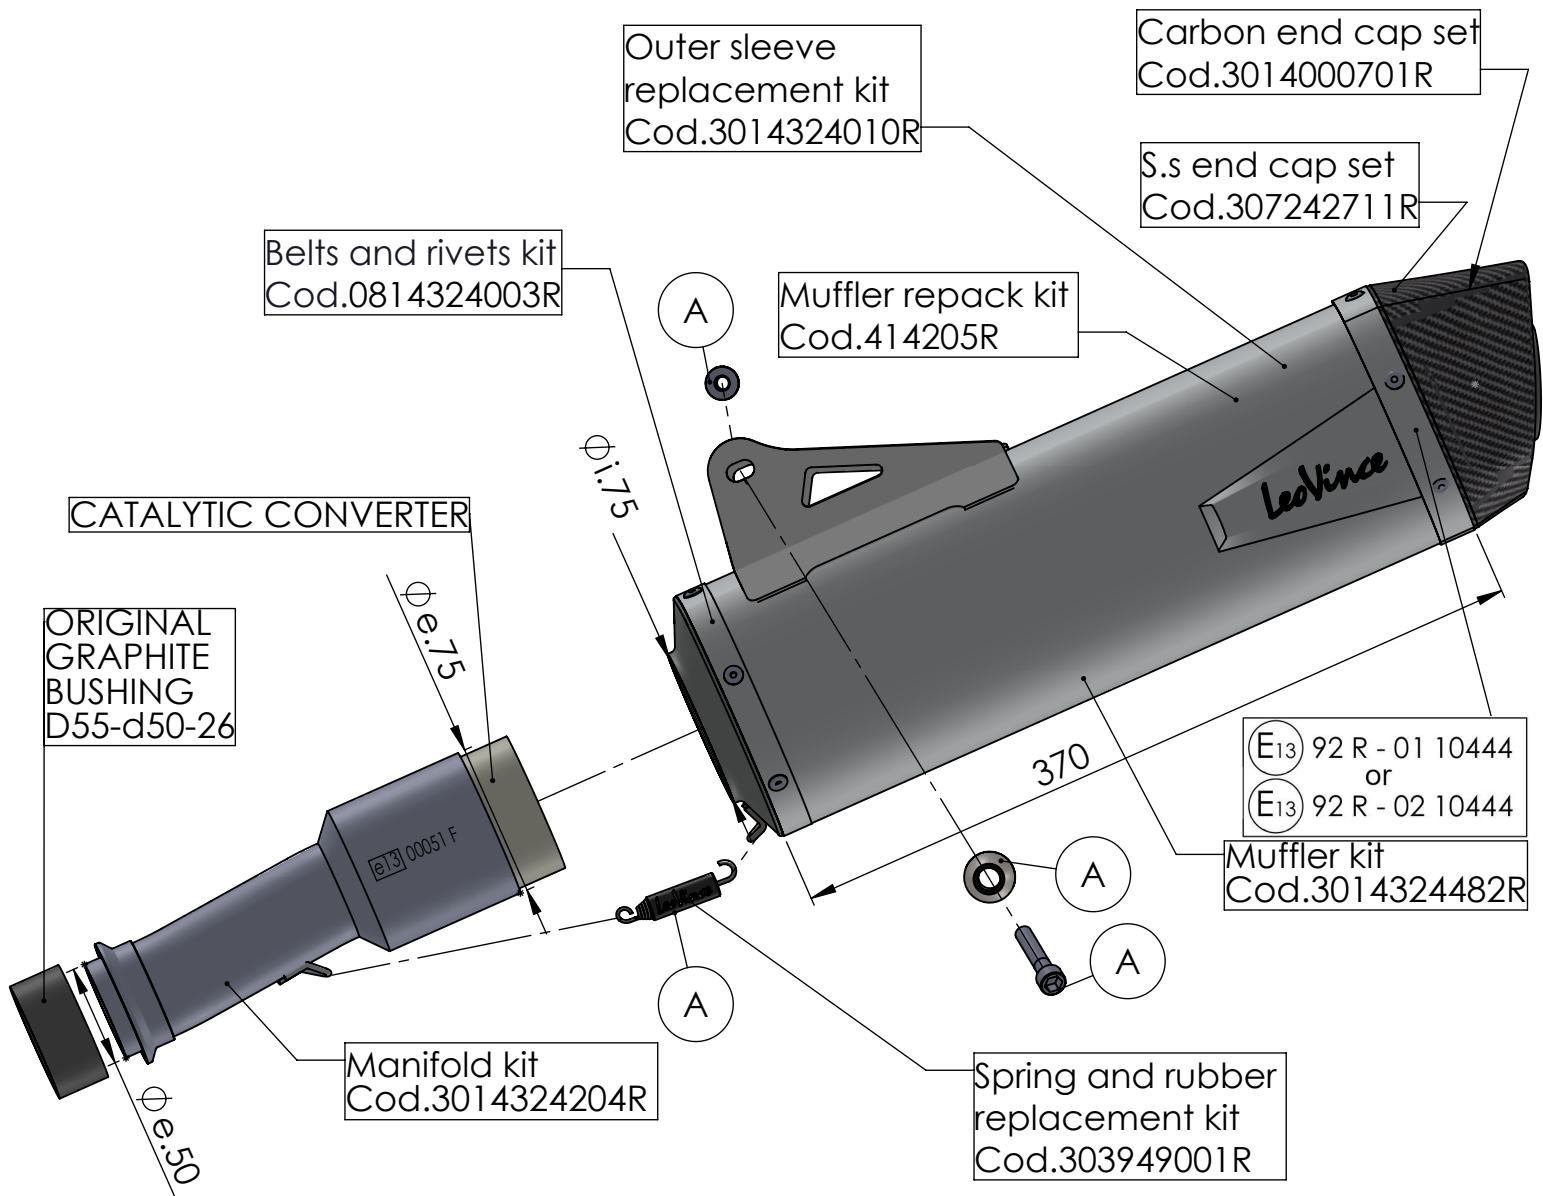

**Bushing S.s.**  
cod.206079

## ART. 14324EK - SPARE PARTS

KTM 690 ENDURO R / 690 SMC R  
(also fits 35kW version)

(A) FITTING KIT Cod. 3014065601R