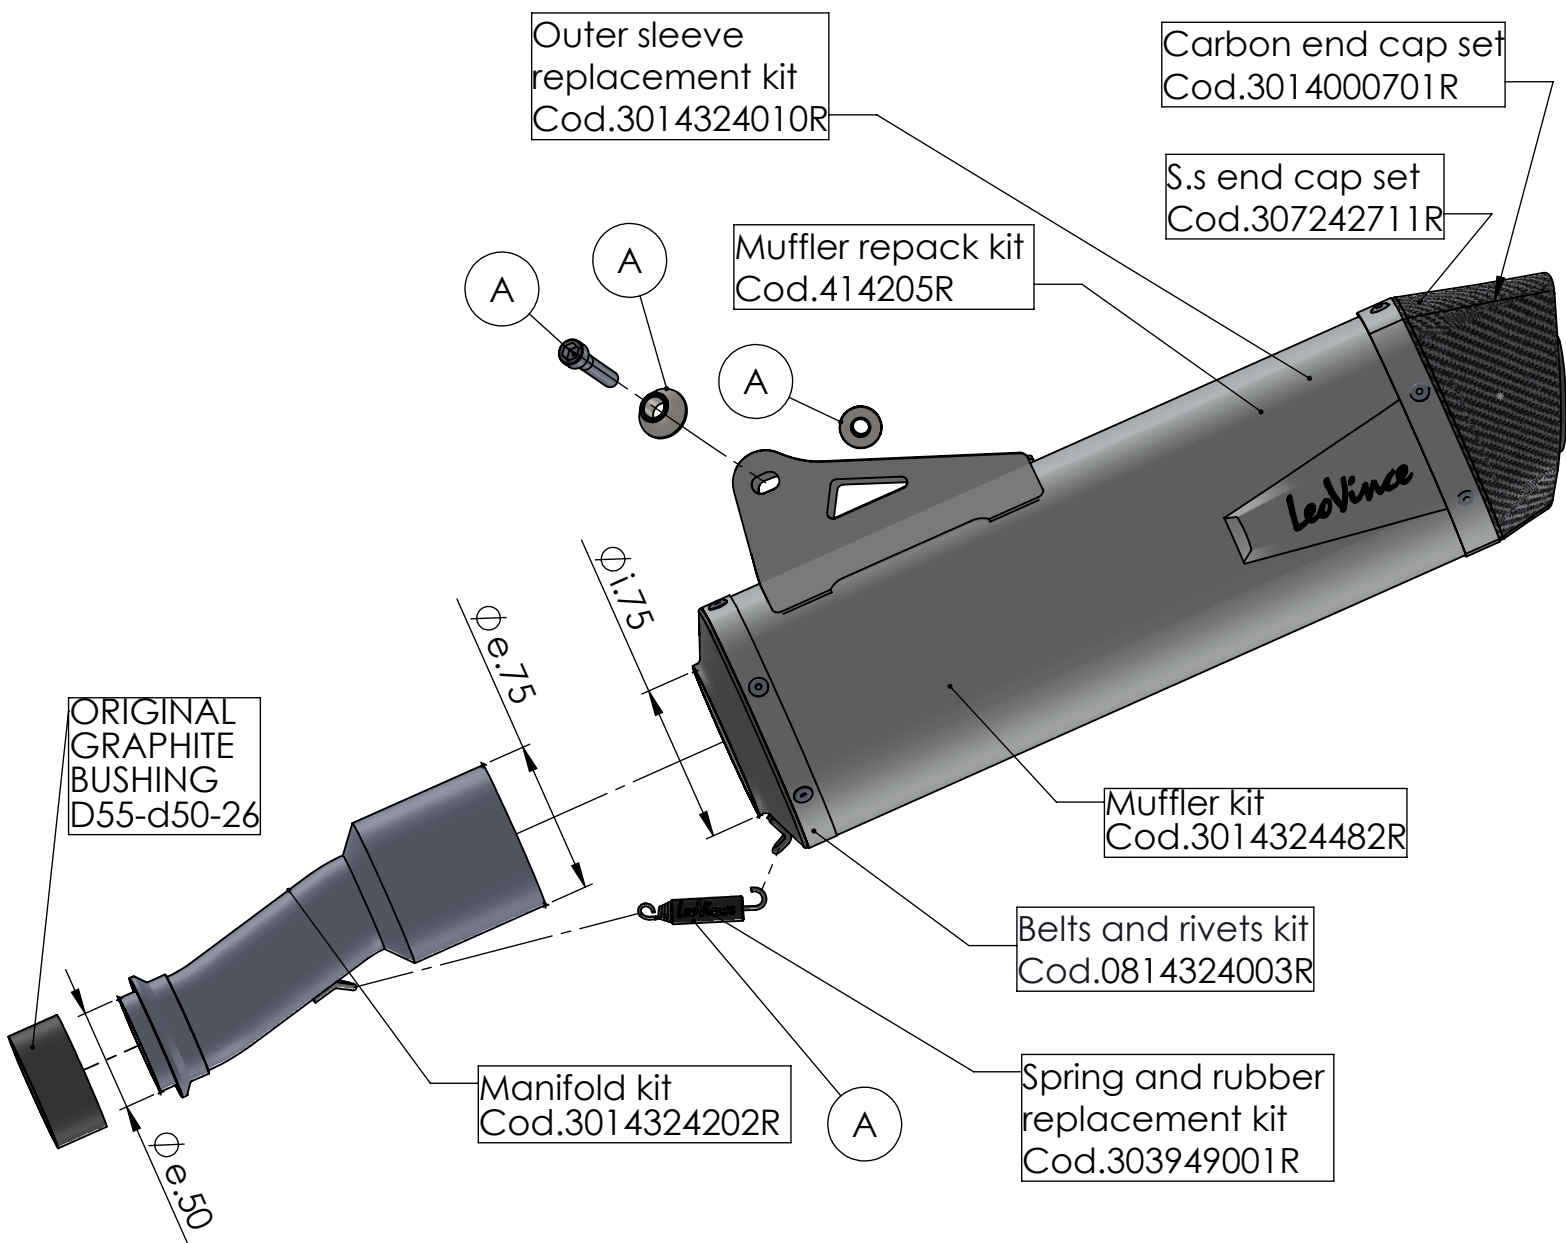

Bushing S.s.
cod.206079

ART. 14324E SPARE PARTS

KTM 690 ENDURO R / 690 SMC R
(also fits 35kW version)

Ⓐ FITTING KIT Cod. 3014065601R