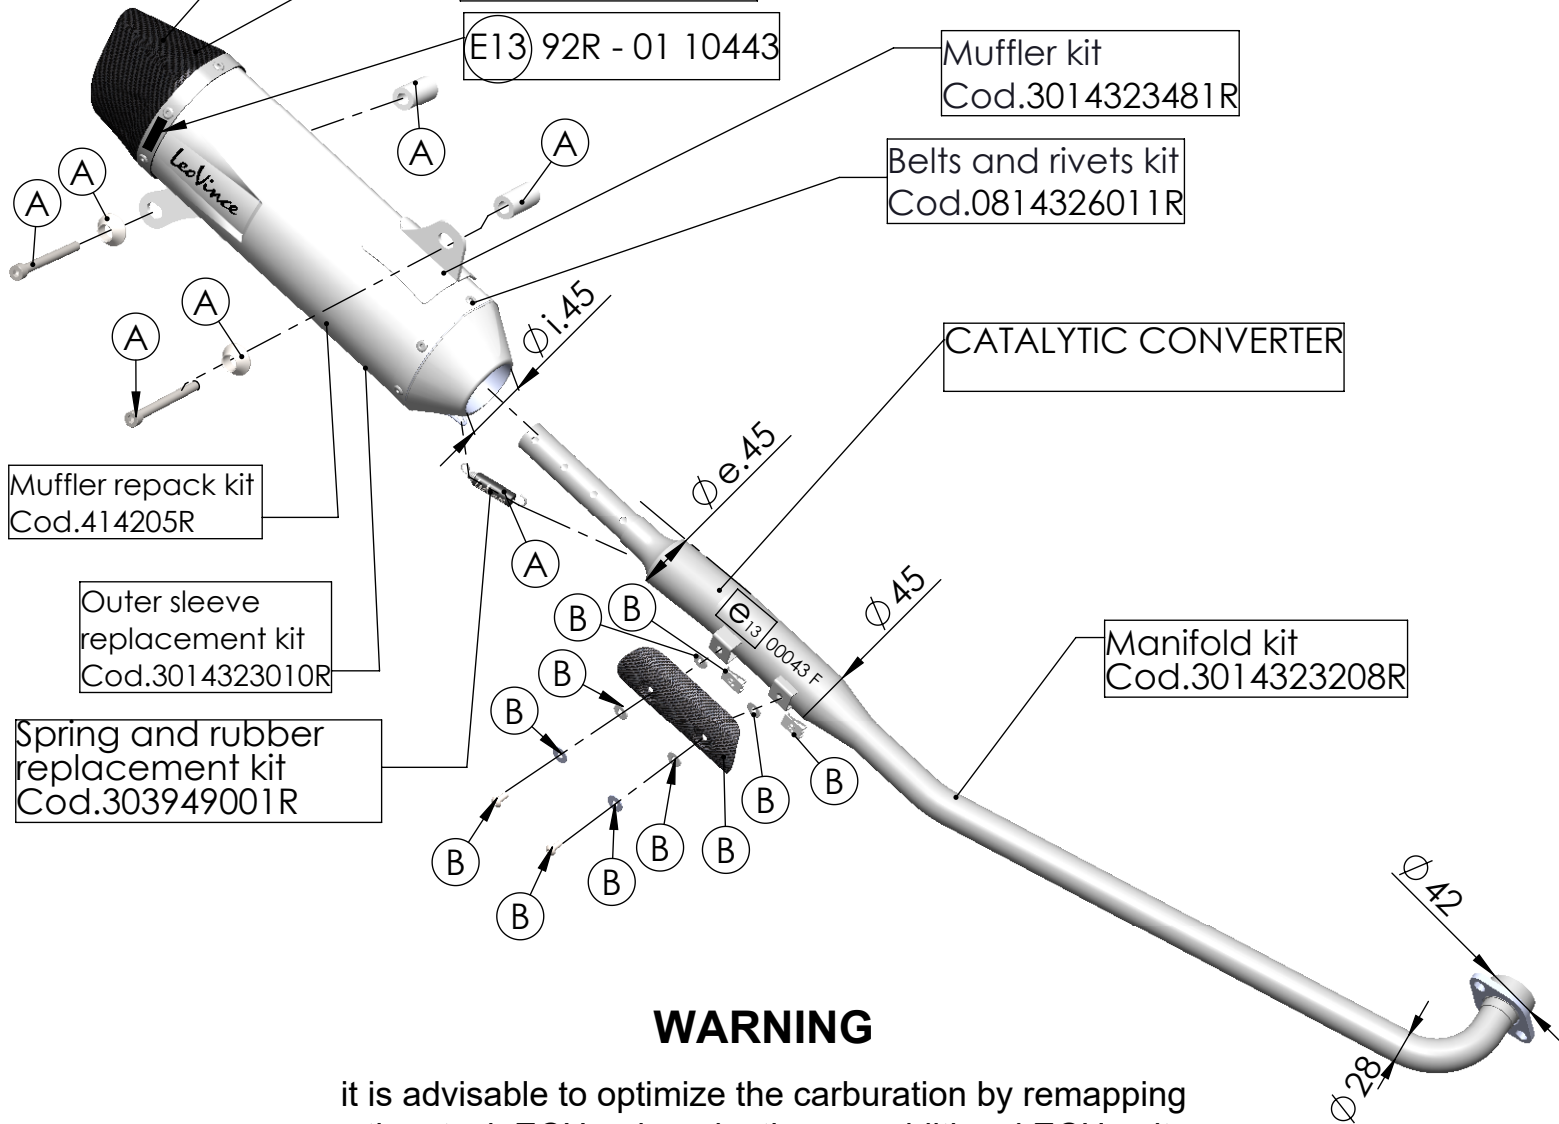

Db-killer N°63  
Cod.3014225801R

bushing  
cod.206566

Flange  
cod.206567

Carbon end cap set  
Cod.3014008701R

S.s End cap set  
Cod.3014259711R

E13 92R - 01 10443

Muffler kit  
Cod.3014323481R

Belts and rivets kit  
Cod.0814326011R

CATALYTIC CONVERTER

Muffler repack kit  
Cod.414205R

Outer sleeve  
replacement kit  
Cod.3014323010R

Spring and rubber  
replacement kit  
Cod.303949001R

Manifold kit  
Cod.3014323208R

### WARNING

it is advisable to optimize the carburation by remapping the stock ECU or by adopting an additional ECU unit.

## ART. 14323EK SPARE PARTS

YAMAHA 125 X-MAX / IRON MAX

(A) FITTING KIT Cod. 3014323601R

(B) CARBON COVER KIT Cod. 306974002R