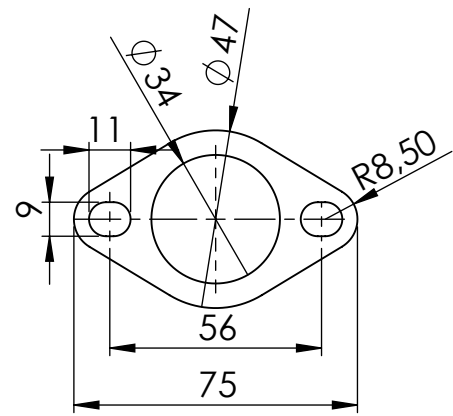

Db-killer N°63
Cod.3014225801R

bushing
cod.206566

Flange
cod.206567

Carbon end cap set
Cod.3014008701R

S.s End cap set
Cod.3014259711R

E13 92R - 01 10443

Muffler kit
Cod.3014323481R

Belts and rivets kit
Cod.0814326011R

CATALYTIC CONVERTER

Muffler repack kit
Cod.414205R

Outer sleeve
replacement kit
Cod.3014323010R

Spring and rubber
replacement kit
Cod.303949001R

Manifold kit
Cod.3014323208R

WARNING

it is advisable to optimize the carburation by remapping the stock ECU or by adopting an additional ECU unit.

ART. 14323EK SPARE PARTS

YAMAHA 125 X-MAX / IRON MAX

(A) FITTING KIT Cod. 3014323601R

(B) CARBON COVER KIT Cod. 306974002R