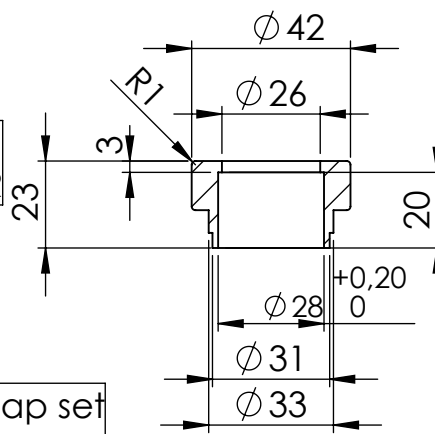

Db-killer N°63  
Cod.3014225801R

bushing  
cod.206566

Flange  
cod.206567

Carbon end cap set  
Cod.3014008701R

S.s End cap set  
Cod.3014259711R

E13 92R - 01 10443

Muffler kit  
Cod.3014323481R

Belts and rivets kit  
Cod.0814326011R

## ART. 14323EK SPARE PARTS

YAMAHA 125 X-MAX / IRON MAX

(A) FITTING KIT Cod. 3014323601R

(B) CARBON COVER KIT Cod. 306974002R