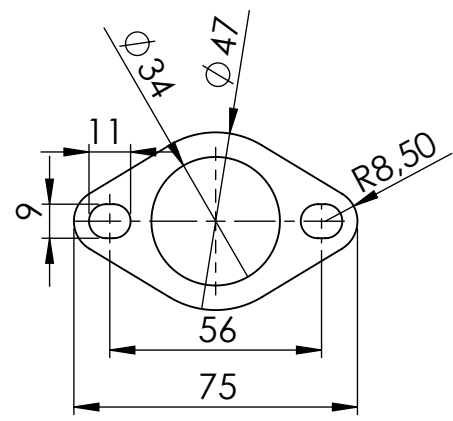

Db-killer N°63
Cod.3014225801R

bushing s.s.
cod.206566

Flange
cod.206567

Carbon end cap set
Cod.3014008701R

S.s End cap set
Cod.3014259711R

Muffler kit
Cod.3014323481R

Belts and rivets kit
Cod.0814326011R

Muffler repack kit
Cod.414205R

Outer sleeve
replacement kit
Cod.3014323010R

Spring and rubber
replacement kit
Cod.303949001R

Manifold kit
Cod.3014323206R

WARNING

it is advisable to optimize the carburation by remapping the stock ECU or by adopting an additional ECU unit.

ART. 14323E SPARE PARTS

YAMAHA 125 X-MAX / IRON MAX

- (A) FITTING KIT Cod. 3014323601R
- (B) CARBON COVER KIT Cod. 306974002R