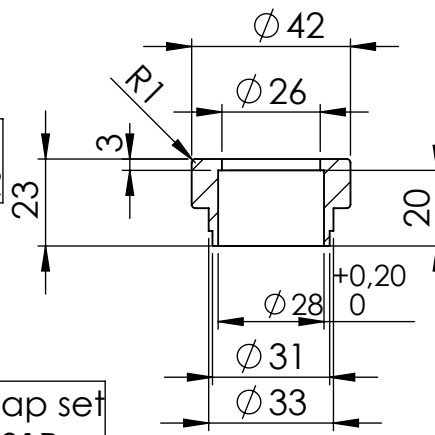

Db-killer N°63
Cod.3014225801R

bushing s.s.
cod.206566

Flange
cod.206567

Carbon end cap set
Cod.3014008701R

S.s End cap set
Cod.3014259711R

Muffler kit
Cod.3014323481R

Belts and rivets kit
Cod.0814326011R

Muffler repack kit
Cod.414205R

Outer sleeve
replacement kit
Cod.3014323010R

Spring and rubber
replacement kit
Cod.303949001R

Manifold kit
Cod.3014323206R

WARNING

it is advisable to optimize the carburation by remapping the stock ECU or by adopting an additional ECU unit.

ART. 14323E SPARE PARTS

YAMAHA 125 X-MAX / IRON MAX

- (A) FITTING KIT Cod. 3014323601R
- (B) CARBON COVER KIT Cod. 306974002R