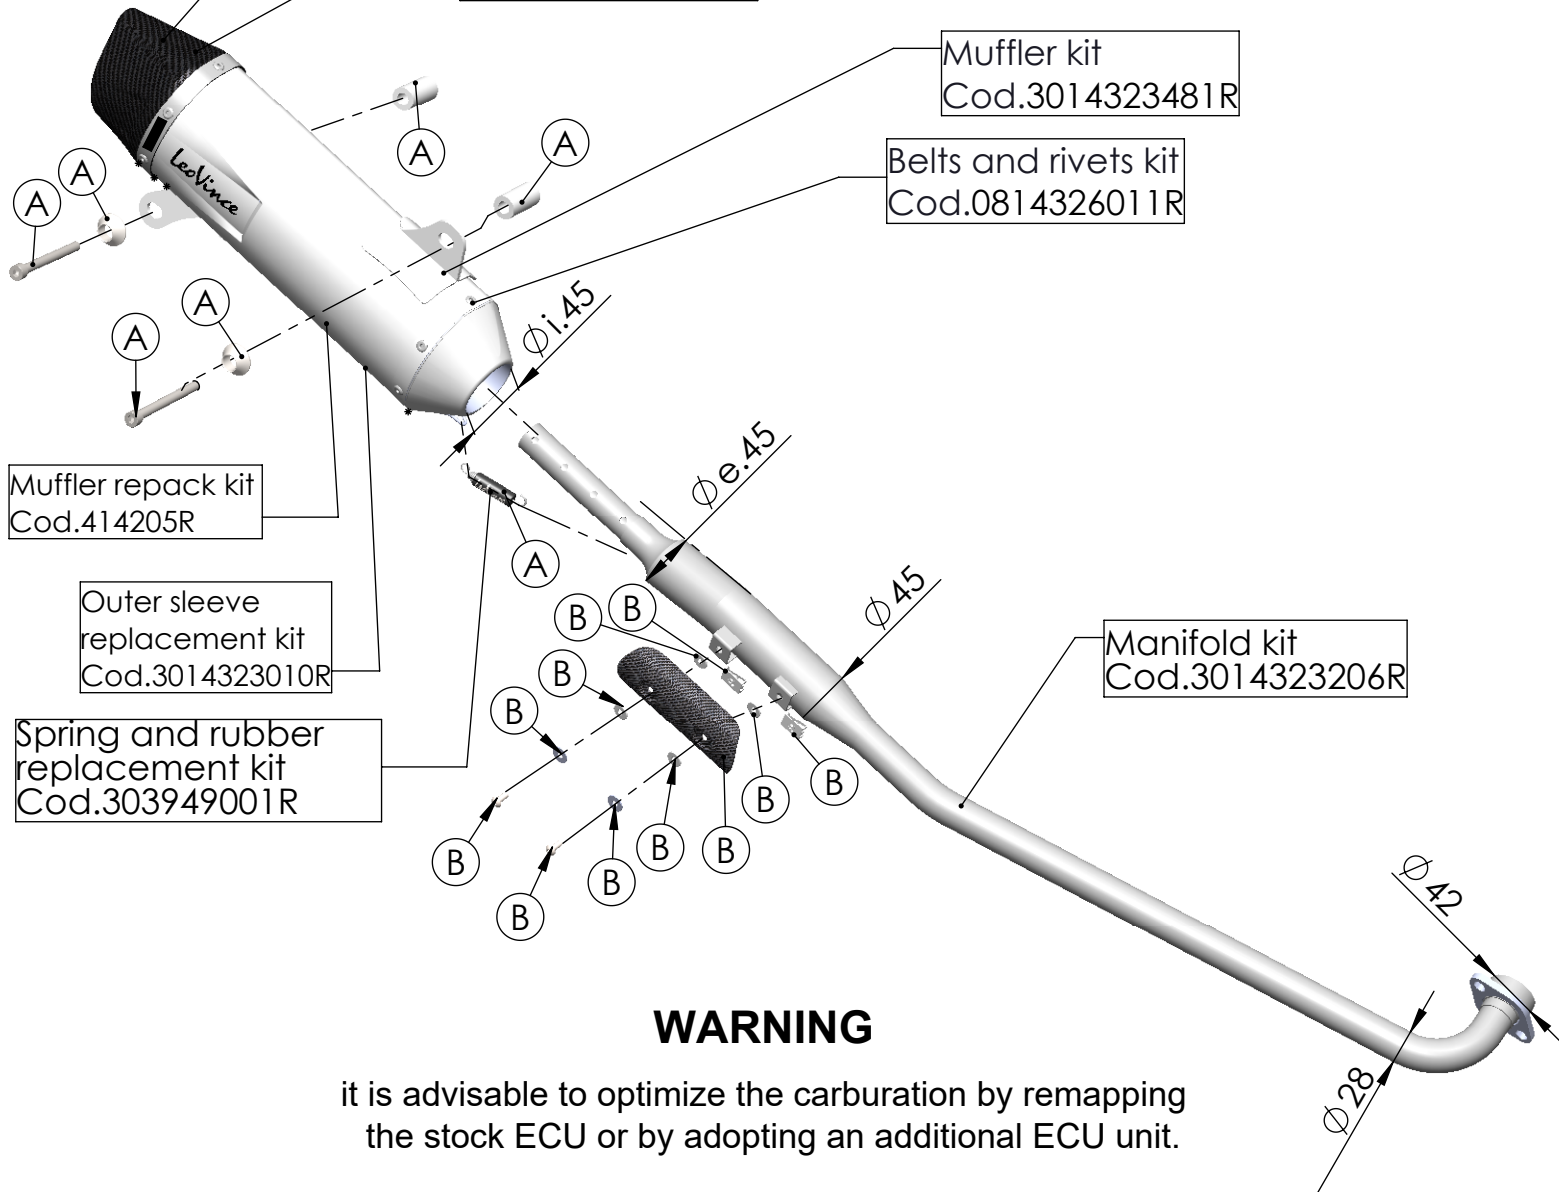

Db-killer N°63
Cod.3014225801R

bushing s.s.
cod.206566

Flange
cod.206567

Carbon end cap set
Cod.3014008701R

S.s End cap set
Cod.3014259711R

Muffler kit
Cod.3014323481R

Belts and rivets kit
Cod.0814326011R

Muffler repack kit
Cod.414205R

Outer sleeve
replacement kit
Cod.3014323010R

Spring and rubber
replacement kit
Cod.303949001R

Manifold kit
Cod.3014323206R

WARNING

it is advisable to optimize the carburation by remapping the stock ECU or by adopting an additional ECU unit.

ART. 14323E SPARE PARTS

YAMAHA 125 X-MAX / IRON MAX

- (A) FITTING KIT Cod. 3014323601R
- (B) CARBON COVER KIT Cod. 306974002R