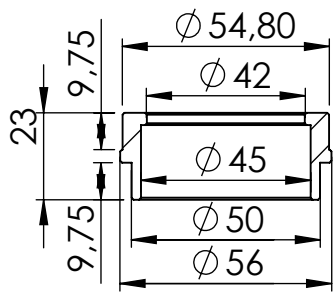

Db killer 32B
Cod.307762801R

"Bushing"
Cod.206424