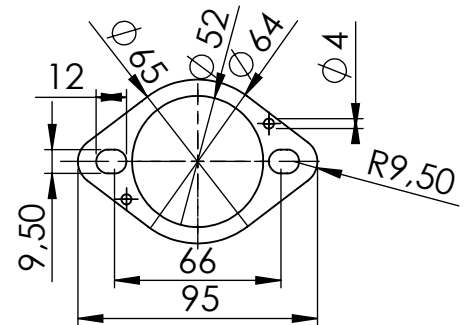

"Flange"
Cod.206423

Muffler repack kit
Cod.414205R

Outer sleeve
replacement kit
Cod.083710016R

Belts and rivets kit
Cod.088282004R

Muffler clamp
Cod.303692502R

Muffler kit
Cod.3014232481R

Kit S.s. flange
Cod.206423R

Kit S.s. cylinder bushing
Cod.206424R

Original
gasket

OPTIONAL
Cod.5683

Silencer link pipe
Cod.3014321204R

Spring and rubber
replacement kit
Cod.303949001R

CATALYTIC
CONVERTER

Header pipe
Cod.3014321202R

ART. 14321EK SPARE PARTS

KTM 690 ENDURO R - SMC R

(A) FITTING KIT Cod.3014232602R

(B) CARBON COVER Cod.307299001R