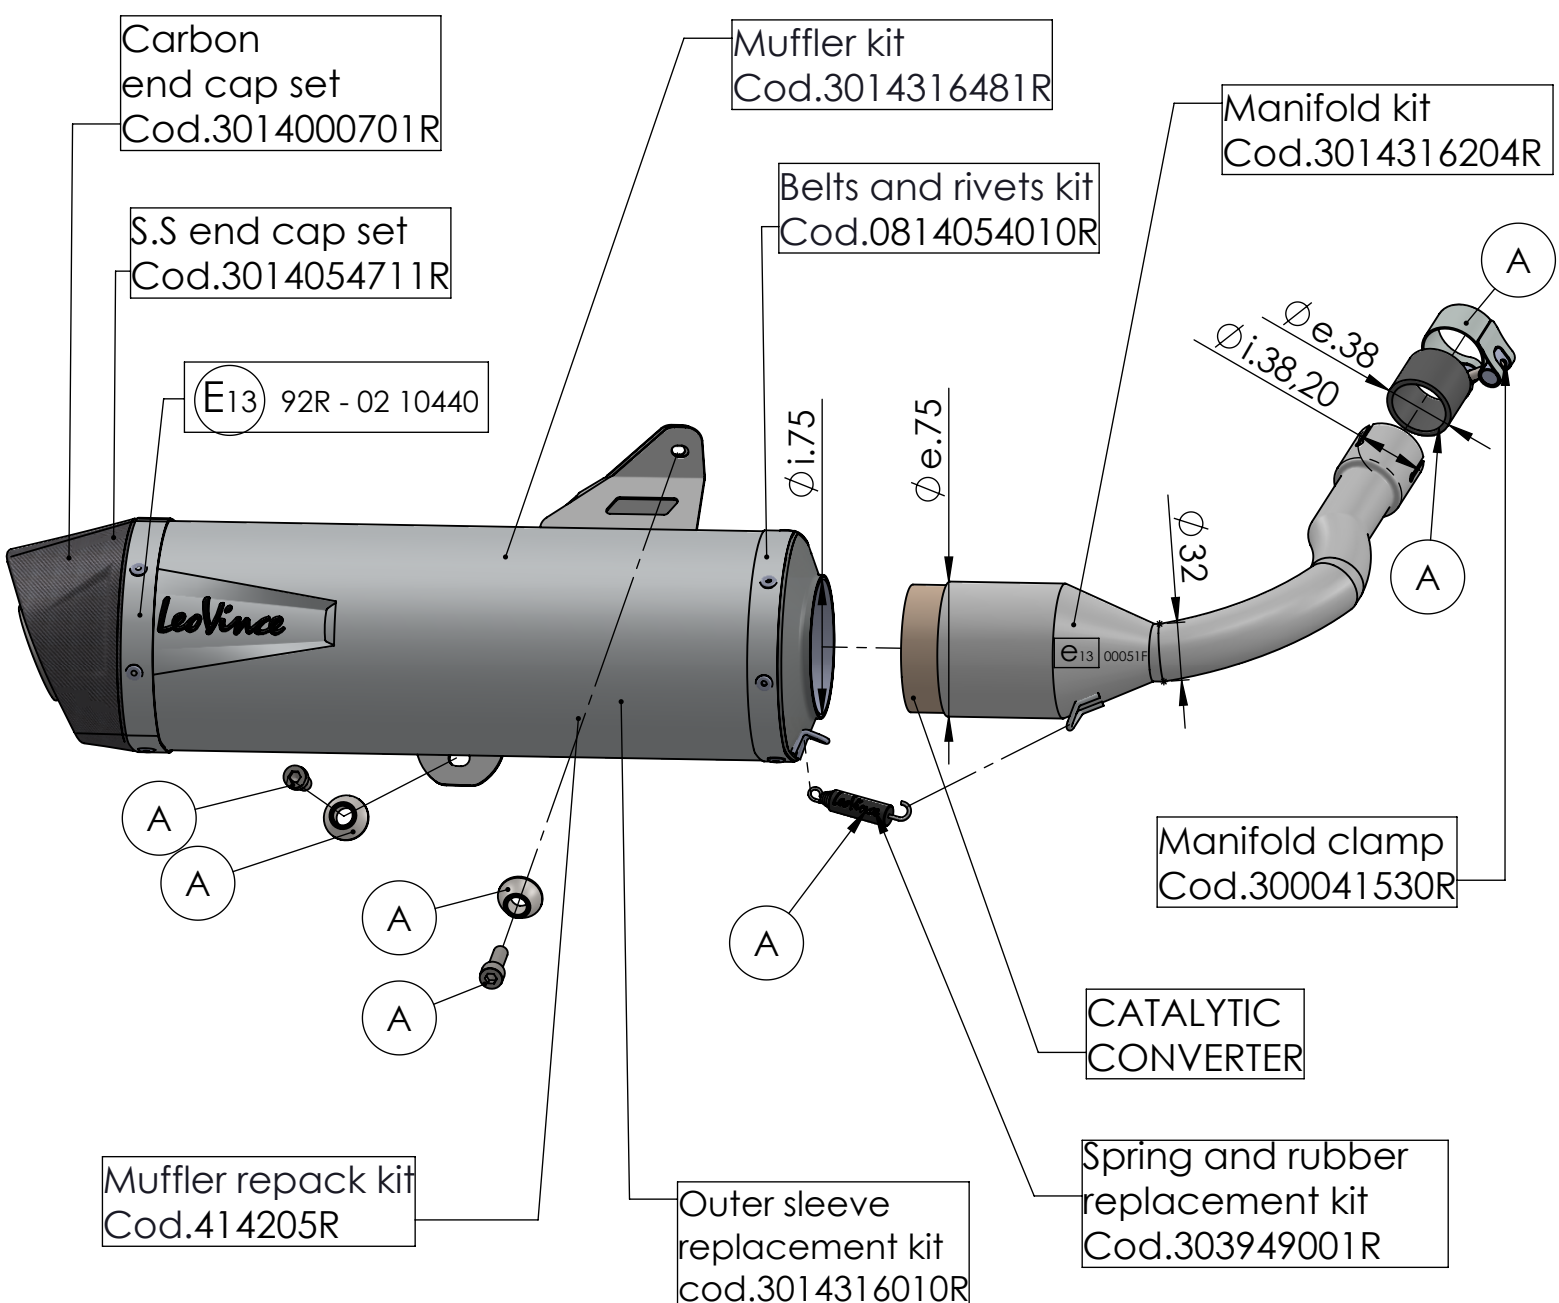

Carbon
end cap set
Cod.3014000701R

Muffler kit
Cod.3014316481R

Manifold kit
Cod.3014316204R

S.S end cap set
Cod.3014054711R

Belts and rivets kit
Cod.0814054010R

(E13) 92R - 02 10440

ϕ i.75

ϕ e.75

ϕ e.38
 ϕ i.38,20

Manifold clamp
Cod.300041530R

CATALYTIC
CONVERTER

Spring and rubber
replacement kit
Cod.303949001R

Muffler repack kit
Cod.414205R

Outer sleeve
replacement kit
cod.3014316010R

ART. 14316EK - SPARE PARTS

VESPA GTS 300 HPE - SUPER - 6 GIORNI

(A) FITTING KIT Cod. 3014316601R