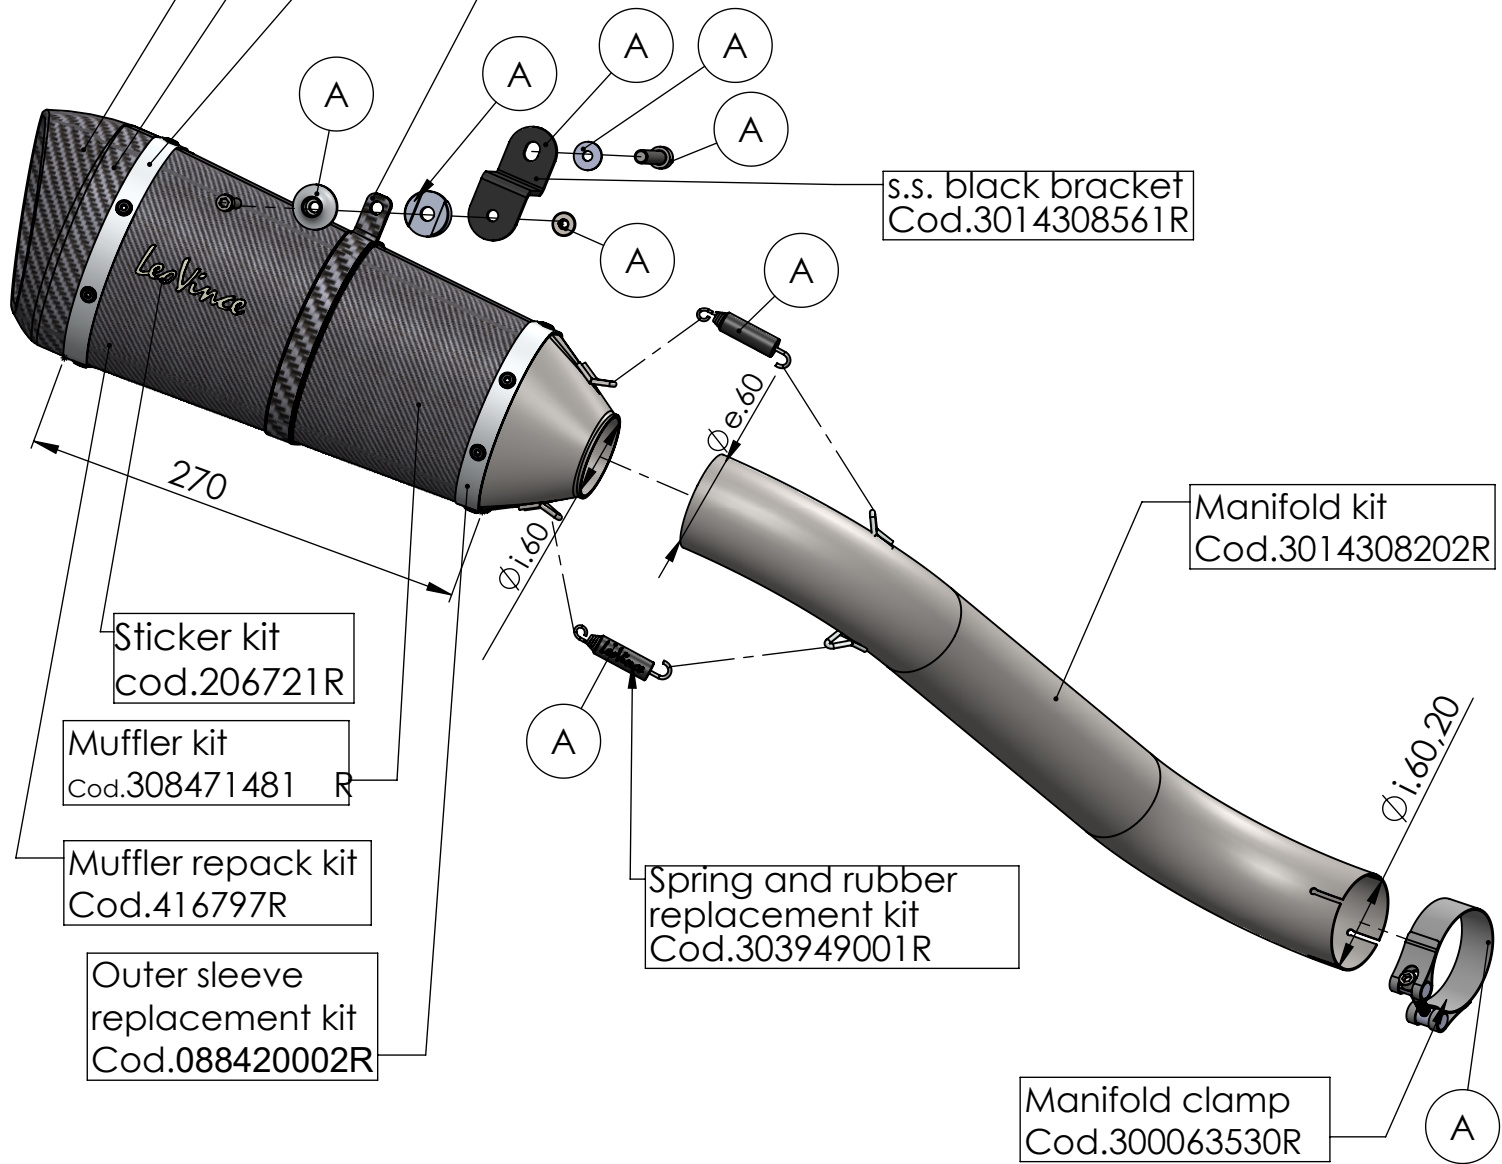

S.s End cap set
Cod.308428711R

Carbon End cap set
Cod.308420741R

Db-killer N°52
Cod.308421801R

Belts and rivets kit
Cod.088421020 R

Carbon clamp FRT
Cod.308476501R

s.s. black bracket
Cod.3014308561R

Manifold kit
Cod.3014308202R

WARNING

it is advisable to optimize the carburation by remapping the stock ECU or by adopting an additional ECU unit.

ART. 14309S SPARE PARTS

APRILIA RSV4 1000 RR-RSV4 1100/FACTORY-TUONO V4 1100 RR/ FACTORY

Ⓐ FITTING KIT Cod. 3014308601R