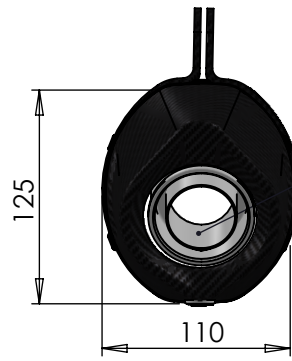

REMOVE ORIGINAL GRAPHITE BUSHING

DB-Killer N°32B
Cod.307762801R

Carbon end cap set
Cod.3014000701R

S.s. end cap set
Cod.307242711UR

Carbon clamp FB5AS
Cod.308562501R

Aluminium bracket
cod. 3014057561R

Belts and rivets kit
Cod.088425010UR

Manifold clamp
Cod.300049530R

Muffler Repack Kit
Cod.414205R

Outer sleeve
replacement Kit
Cod.088291004R

Spring and rubber
replacement kit
Cod.303949001R

Muffler kit
Cod.308424481UR

Manifold kit
Cod.3014057202R

ART. 14304EU SPARE PARTS

KAWASAKI VERSYS 1000

(fit with original panniers) (fit with original centre stand)

Ⓐ FITTING KIT cod.3014057601R