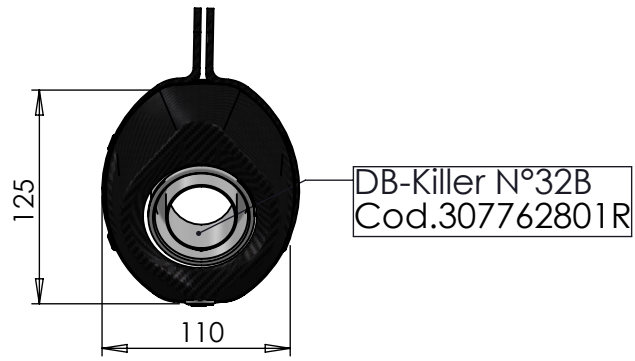

REMOVE ORIGINAL GRAPHITE BUSHING

Carbon end cap set
Cod.3014000701R

S.s. end cap set
Cod.307242711R

E13 92R - 02 10399

Carbon clamp FB5AS
Cod.308562501R

Alluminium bracket
cod. 3014057561R

Belts and rivets kit
Cod.088425010R

Manifold clamp
Cod.300049530R

Muffler Repack Kit
Cod.414205R

Outer sleeve
replacement Kit
Cod.088291004R

Spring and rubber
replacement kit
Cod.303949001R

Muffler kit
Cod.308424481R

Manifold kit
Cod.3014057202R

ART. 14304E SPARE PARTS

KAWASAKI VERSYS 1000

(fit with original panniers) (fit with original centre stand)

(A) FITTING KIT cod.3014057601R