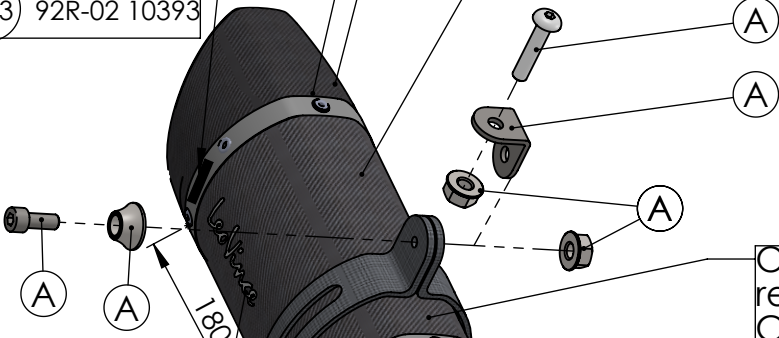

Carbon end cap set
Cod.308494701R

S.s end cap set
Cod.3014124741R

E13 92R-02 10393

Muffler Kit
Cod.3014124482R

DB-Killer N°52B
Cod.308437801R

Outer sleeve
replacement Kit
Cod.088442006R

Belts and rivets Kit
Cod.088442010R

Sticker kit
cod.206733R

Muffler clamp
Cod.306958505R

Muffler repack Kit
Cod.414205R

Spring and rubber
replacement Kit
Cod.303949001R

Manifold Kit N°1241
Cod.3014286204R

Manifold clamp Kit Ø53
Cod.300053530R

Manifold Kit N°1240
Cod.3014286201R

Manifold clamp Kit Ø45
Cod.300045530R

ART. 14287E - SPARE PARTS

TRIUMPH STREET TRIPLE 765 S / SA2 / R / R LRH / RS
(also fits 660cc model, 35/70kW versions)

(A) FITTING KIT COD.3014286601R