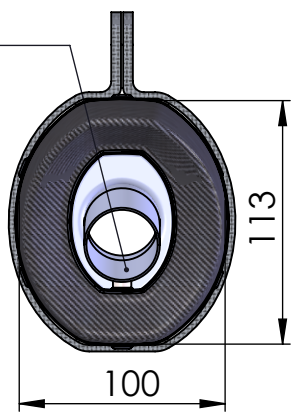

Carbon end cap set
Cod.308494701R

S.s end cap set
Cod.3014124741R

E13 92R-02 10393

Muffler Kit
Cod.3014124482R

DB-Killer N°52B
Cod.308437801R

Outer sleeve
replacement Kit
Cod.088442006R

Belts and rivets Kit
Cod.088442010R

Sticker kit
cod.206733R

Muffler clamp
Cod.306958505R

Muffler repack Kit
Cod.414205R

Spring and rubber
replacement Kit
Cod.303949001R

Manifold Kit N°1241
Cod.3014286204R

Manifold clamp Kit Ø53
Cod.300053530R

Manifold Kit N°1240
Cod.3014286201R

Manifold clamp Kit Ø45
Cod.300045530R

ART. 14287E - SPARE PARTS

TRIUMPH STREET TRIPLE 765 S / SA2 / R / R LRH / RS
(also fits 660cc model, 35/70kW versions)

(A) FITTING KIT COD.3014286601R