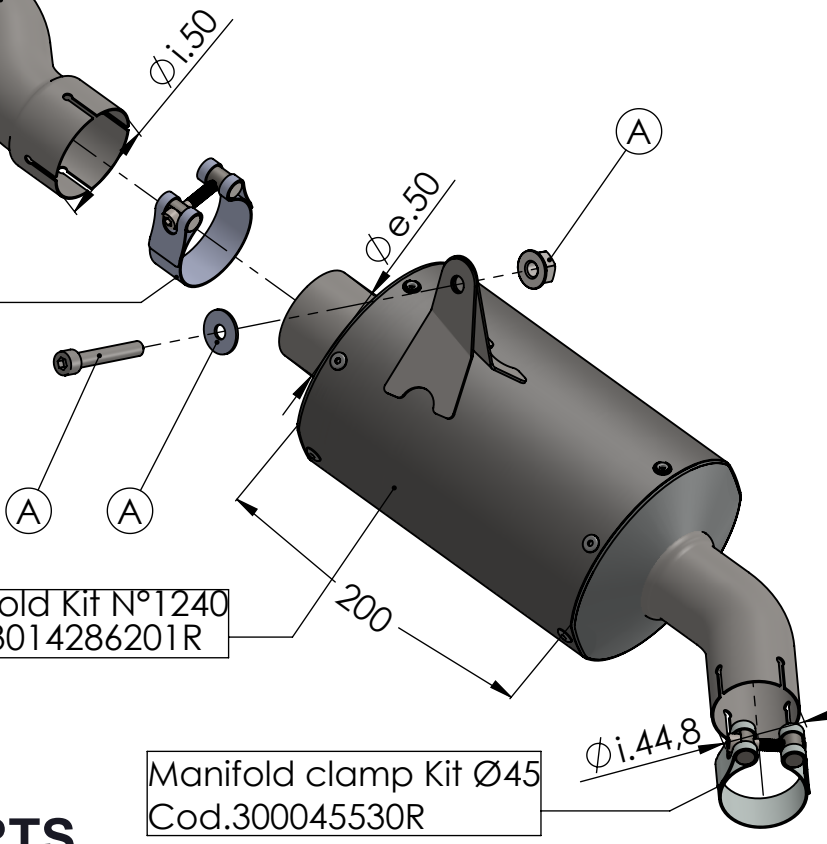

Carbon end cap set
Cod.308494701R

S.s end cap set
Cod.3014124741R

E13 92R-02 10393

Muffler Kit
Cod.3014124482R

DB-Killer N°52B
Cod.308437801R

Outer sleeve
replacement Kit
Cod.088442006R

Belts and rivets Kit
Cod.088442010R

Sticker kit
cod.206733R

Muffler clamp
Cod.306958505R

Muffler repack Kit
Cod.414205R

Spring and rubber
replacement Kit
Cod.303949001R

Manifold Kit N°1241
Cod.3014286204R

Manifold clamp Kit Ø53
Cod.300053530R

Manifold Kit N°1240
Cod.3014286201R

Manifold clamp Kit Ø45
Cod.300045530R

ART. 14287E - SPARE PARTS

TRIUMPH STREET TRIPLE 765 S / SA2 / R / R LRH / RS
(also fits 660cc model, 35/70kW versions)

(A) FITTING KIT COD.3014286601R