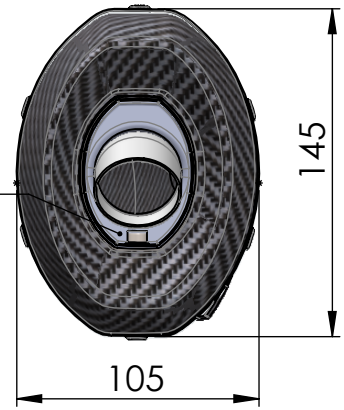

Muffler kit
Cod.308437481R

Carbon end cap set
Cod.308420701R

End cap set
Cod.308437741R

E13 92R - 01 10401

OR

E13 92R - 02 10401

Don't use

Db-killer N°52B
Cod.308437801R

Aluminium bracket
Cod.206324

Outer sleeve
replacement kit
Cod.088421046R

Carbon clamp kit
Cod.308448501R

Belts and rivets kit
Cod.088421022R

Link pipe N°1221
Cod.3014274201R

Muffler repack kit
Cod.416797R

Strap-in stainless Ø67
Cod.300067530R

ART. 14274S - SPARE PARTS

BMW R 1200 R / R 1200 RS (fits with original panniers)

(A) FITTINK kit cod.3014137601R (B) HEAT SHIELD kit cod.3014137001R