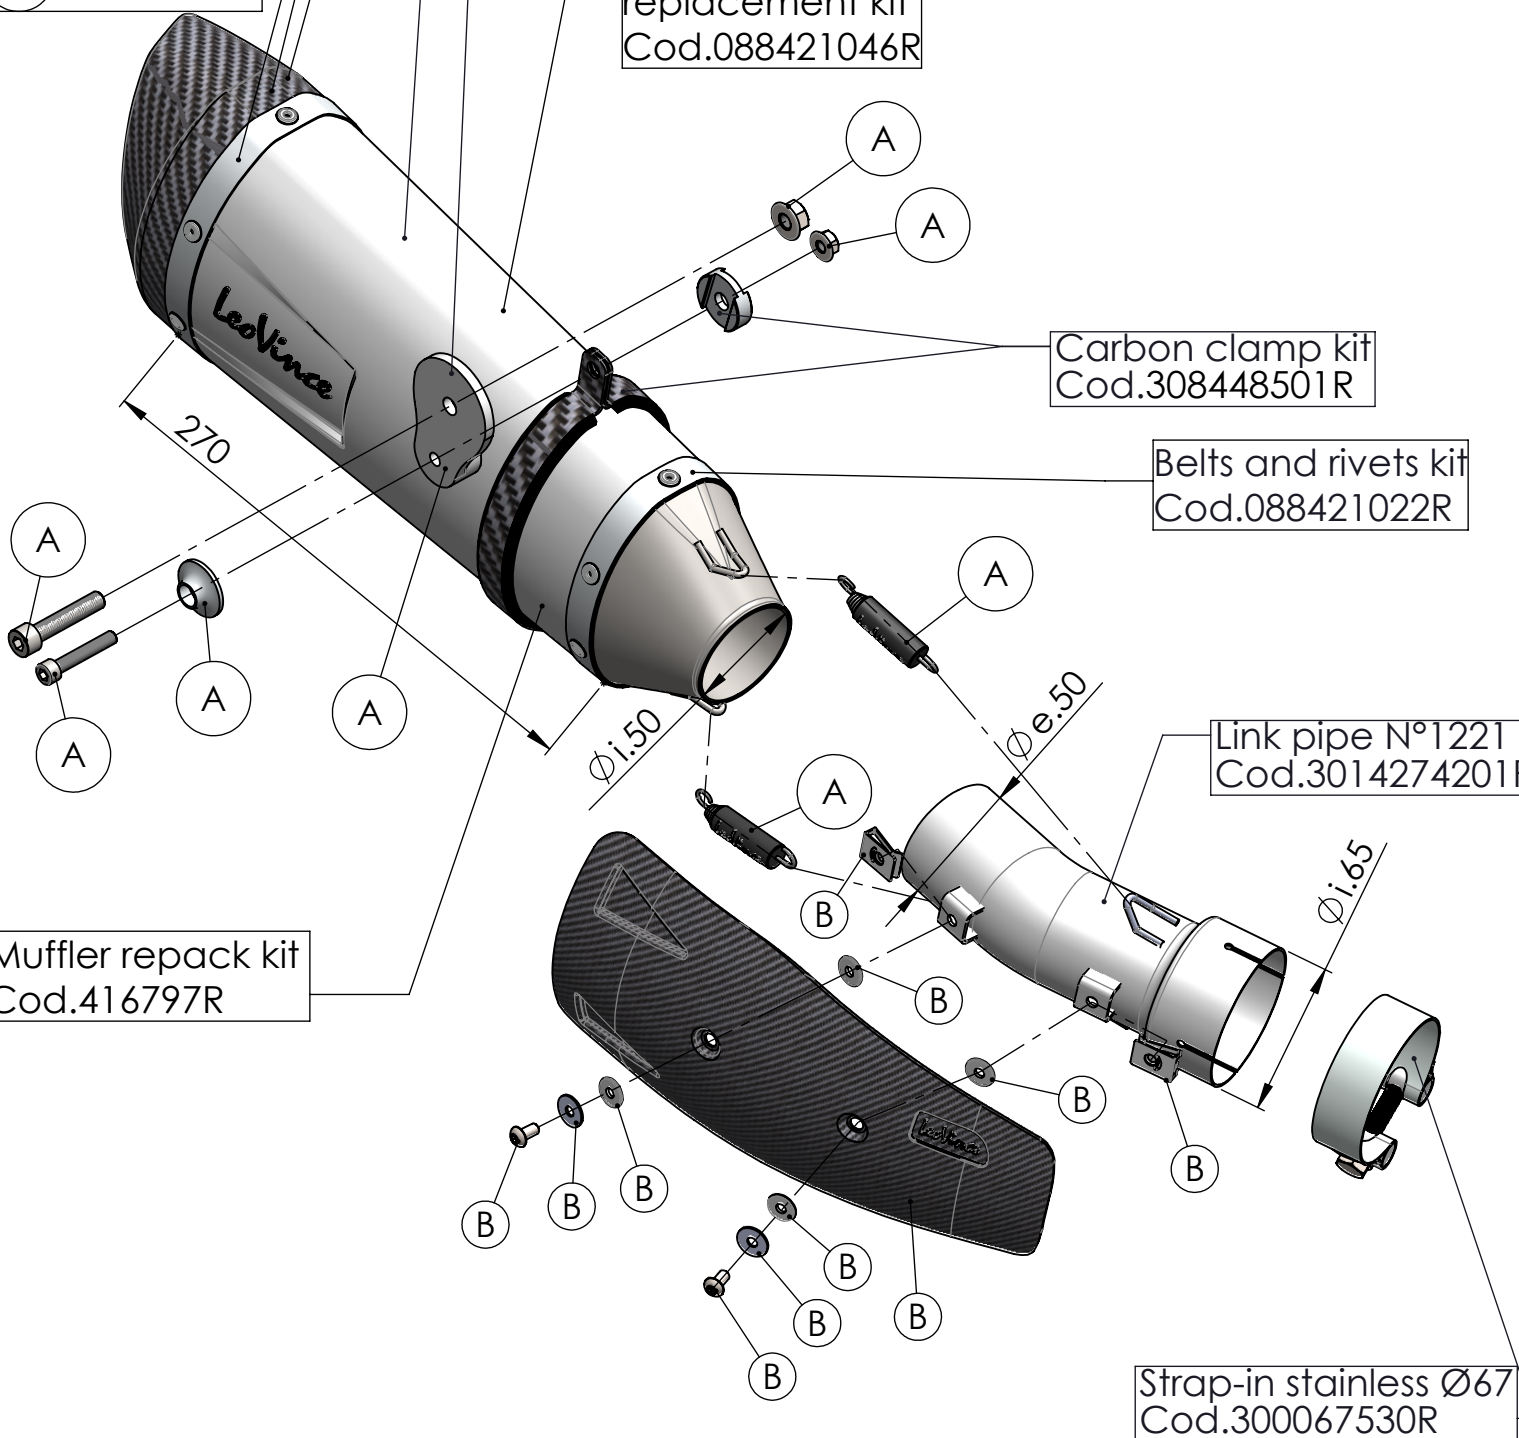

Muffler kit
Cod.308437481R

Carbon end cap set
Cod.308420701R

End cap set
Cod.308437741R

E13 92R - 01 10401

OR

E13 92R - 02 10401

Don't use

Db-killer N°52B
Cod.308437801R

Aluminium bracket
Cod.206324

Outer sleeve
replacement kit
Cod.088421046R

Carbon clamp kit
Cod.308448501R

Belts and rivets kit
Cod.088421022R

Link pipe N°1221
Cod.3014274201R

Muffler repack kit
Cod.416797R

Strap-in stainless Ø67
Cod.300067530R

ART. 14274S - SPARE PARTS

BMW R 1200 R / R 1200 RS (fits with original panniers)

(A) FITTINK kit cod.3014137601R (B) HEAT SHIELD kit cod.3014137001R