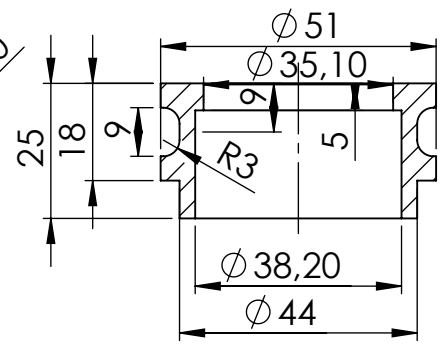

dB-killer 32 B
Cod.307762801R

CILINDER FLANGE SP. 5mm
Cod. 206412 R

CILINDER BUSHING
Cod. 206413R

ART. 14273E SPARE PARTS

HONDA CRF1000 L AFRICA TWIN / ADVENTURE SPORTS
(Fits with original panniers)

(A) FITTING KIT Cod.3014220601R

(A) CARBON COVER KIT Cod.307114002R