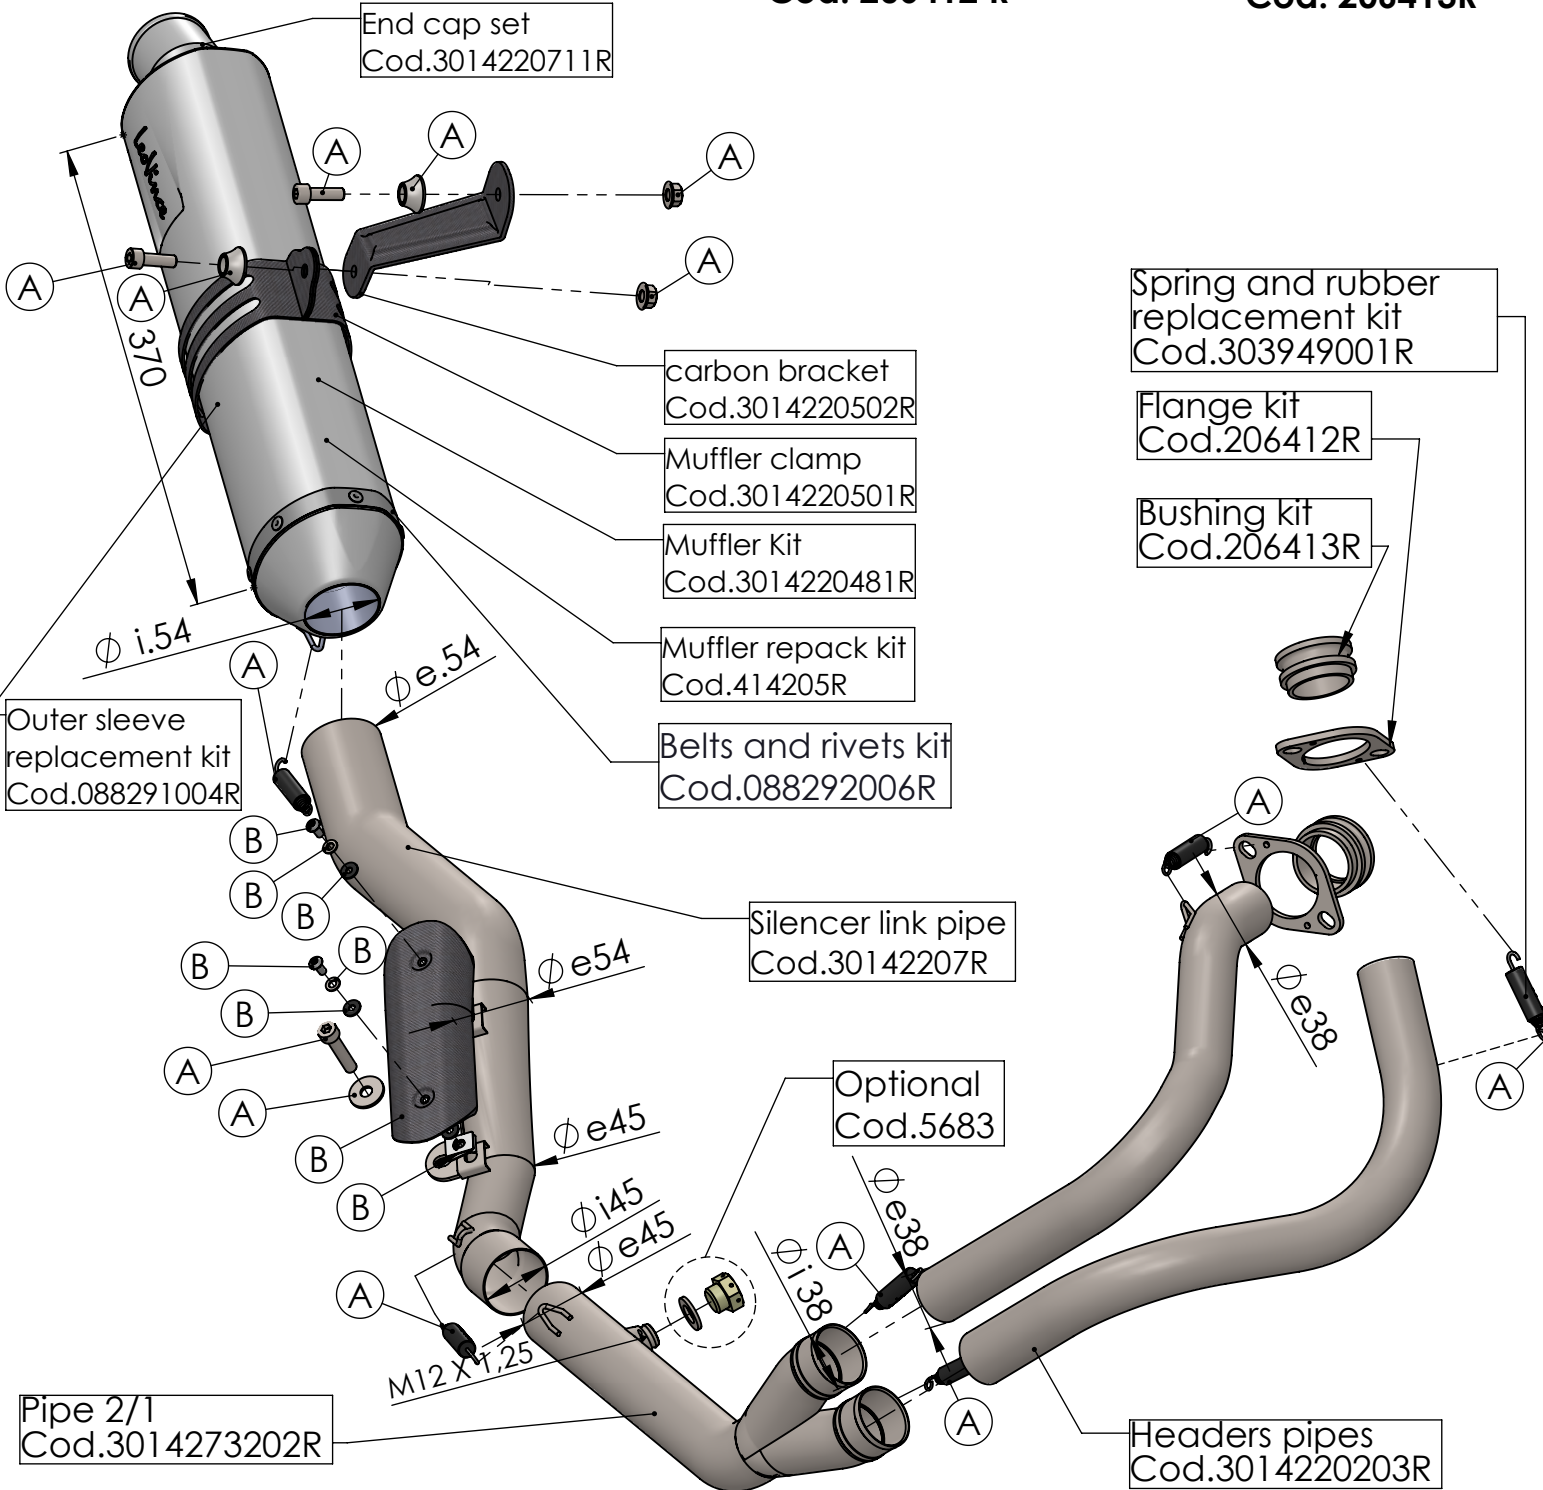

dB-killer 32 B
Cod.307762801R

CILINDER FLANGE SP. 5mm
Cod. 206412 R

CILINDER BUSHING
Cod. 206413R

ART. 14273E SPARE PARTS

HONDA CRF1000 L AFRICA TWIN / ADVENTURE SPORTS
(Fits with original panniers)

(A) FITTING KIT Cod.3014220601R

(A) CARBON COVER KIT Cod.307114002R