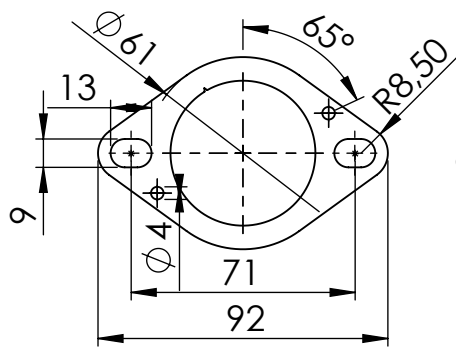

dB-killer 32 B
Cod.307762801R

CILINDER FLANGE SP. 5mm
Cod. 206412 R

CILINDER BUSHING
Cod. 206413R

ART. 14273E SPARE PARTS

HONDA CRF1000 L AFRICA TWIN / ADVENTURE SPORTS
(Fits with original panniers)

(A) FITTING KIT Cod.3014220601R