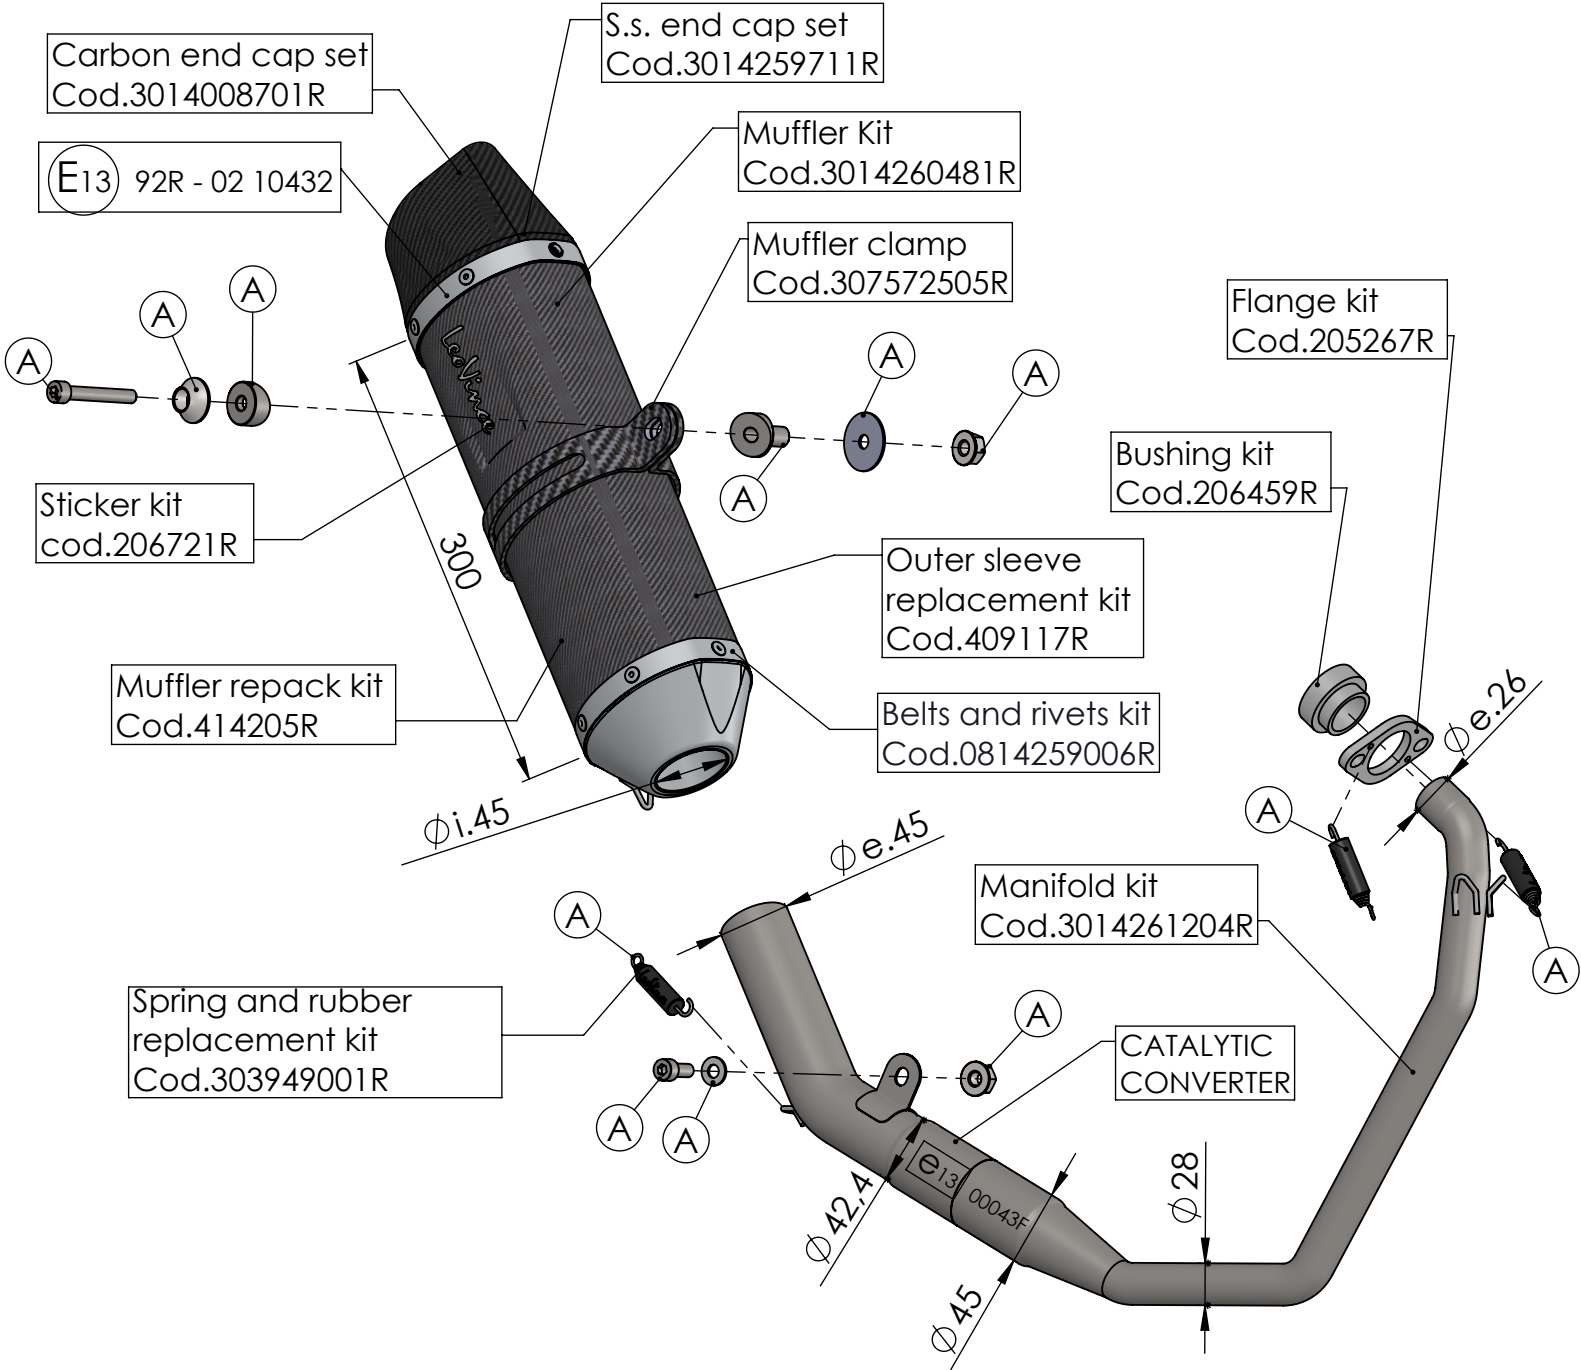

Flange kit  
Cod.205267R

Bushing kit  
Cod.206459R

Outer sleeve  
replacement kit  
Cod.409117R

Belts and rivets kit  
Cod.0814259006R

Manifold kit  
Cod.3014261204R

CATALYTIC  
CONVERTER

E13 92R - 02 10432

## ART. 14262EK - SPARE PARTS

YAMAHA MT-125 / YZF-R125

(A) FITTING KIT Cod.3014261601R