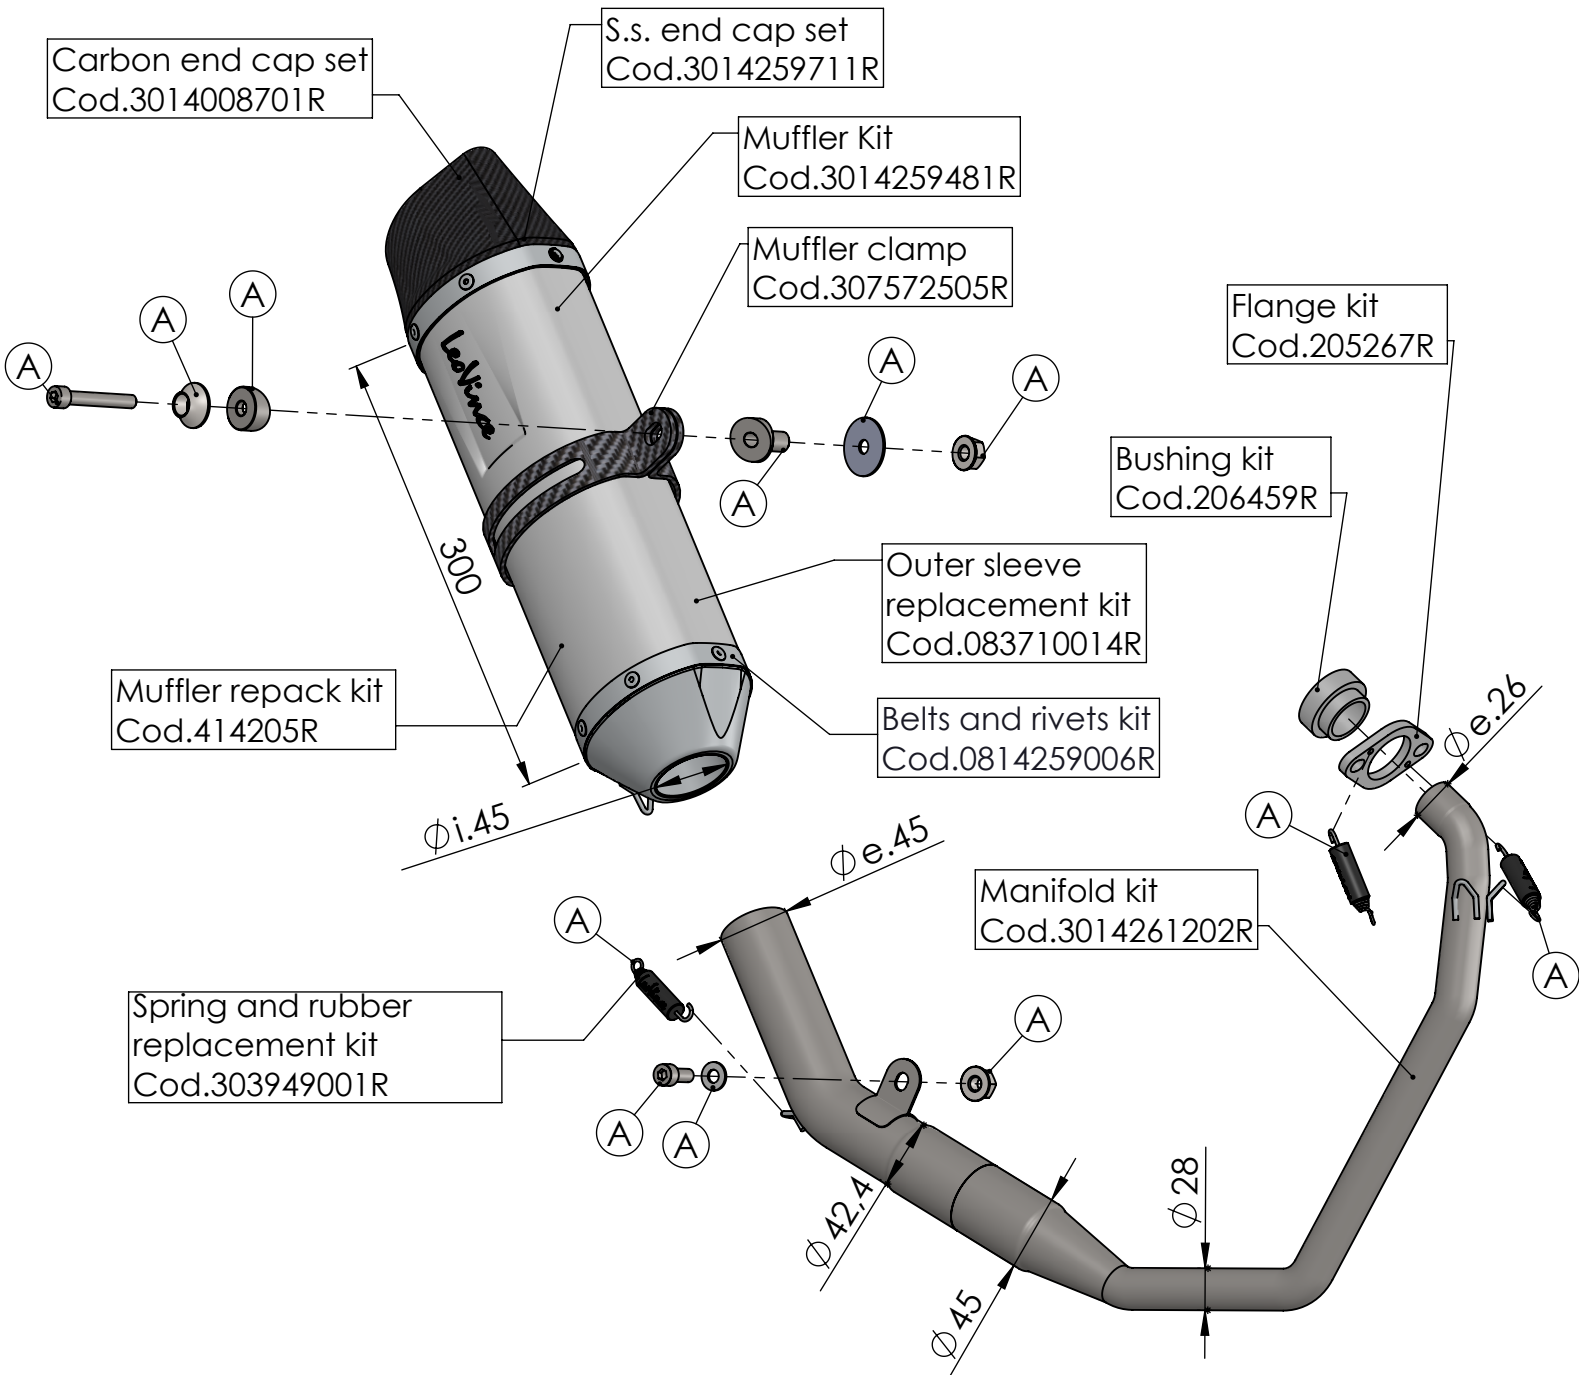

Db-killer N°62
Cod.3014259802R

S.s. Bushing
Cod.206459R

S.s. Flange
Cod.205267R

Carbon end cap set
Cod.3014008701R

S.s. end cap set
Cod.3014259711R

Muffler Kit
Cod.3014259481R

Muffler clamp
Cod.307572505R

Flange kit
Cod.205267R

Bushing kit
Cod.206459R

Outer sleeve
replacement kit
Cod.083710014R

Belts and rivets kit
Cod.0814259006R

Manifold kit
Cod.3014261202R

Spring and rubber
replacement kit
Cod.303949001R

Muffler repack kit
Cod.414205R

ART. 14261E - SPARE PARTS

YAMAHA MT-125 / YZF-R125

(A) FITTING KIT Cod.3014261601R