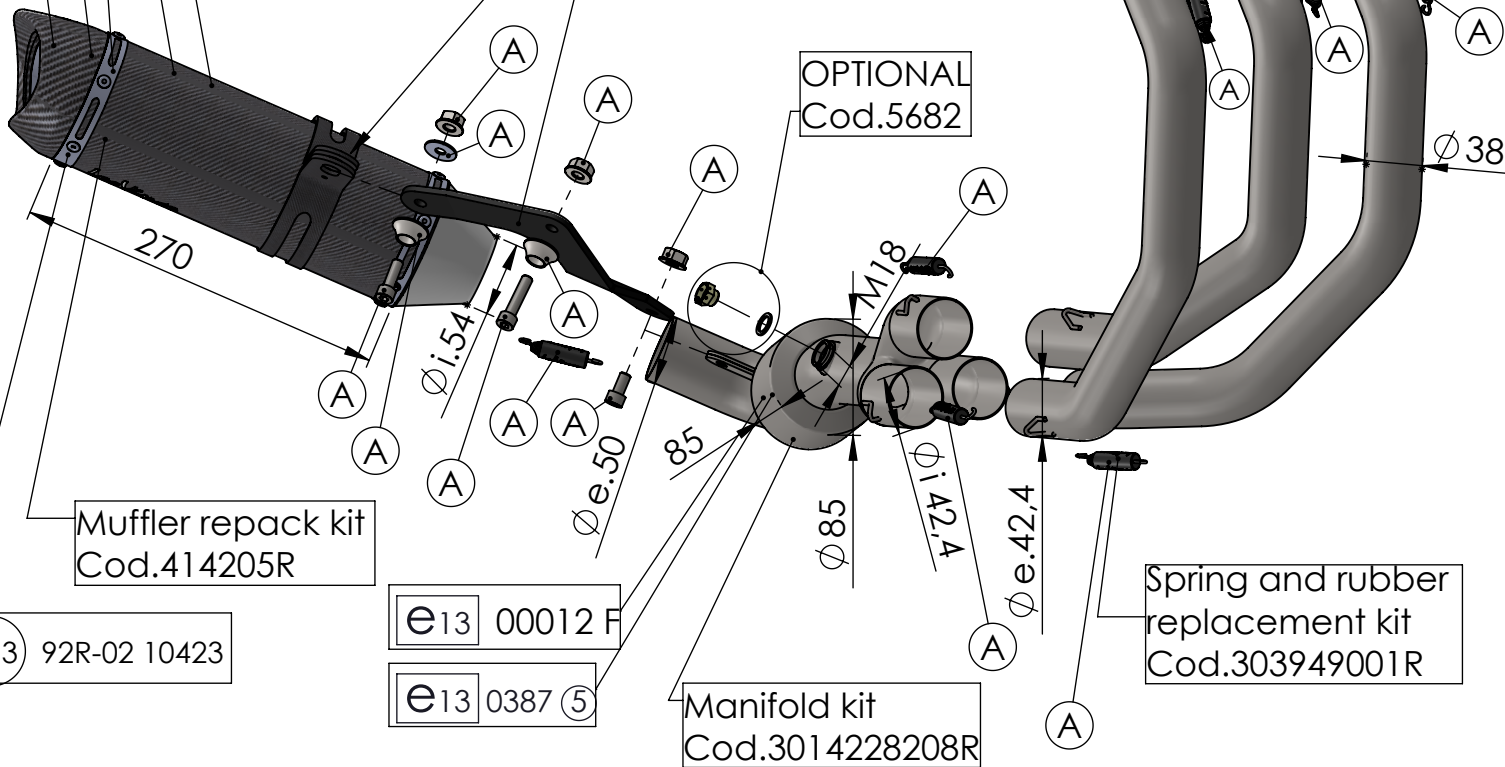

Spring and rubber replacement kit
Cod.303949001R

E13 92R-02 10423

e13 00012 F

e13 0387 5

Manifold kit
Cod.3014228208R

S.s. End cap set
Cod.3014228701R

Belts and rivets kit
Cod.0814228003R

Muffler Kit
Cod.3014229482R

Outer sleeve replacement kit
Cod.088407002R

Bushing kit
Cod.204870R

Flange kit
Cod.204448R

Carbon muffler clamp
Cod.307572505R

Muffler bracket
Cod.3014228561R

OPTIONAL
Cod.5682

Muffler repack kit
Cod.414205R