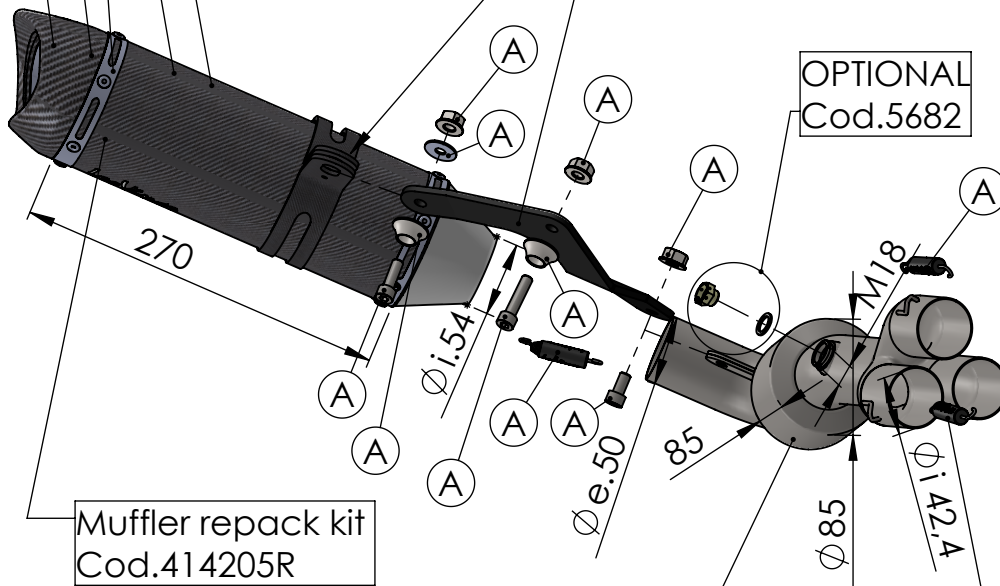

Carbon end cap set
Cod.308266701R

S.s. End cap set
Cod.3014228701R

Belts and rivets kit
Cod.0814228003R

Muffler Kit
Cod.3014229482R

Outer sleeve replacement kit
Cod.088407002R

Bushing kit
Cod.204870R

Flange kit
Cod.204448R

Header pipes kit
Cod. 3014032206R

Carbon muffler clamp
Cod.307572505R

Muffler bracket
Cod.3014228561R

OPTIONAL
Cod.5682