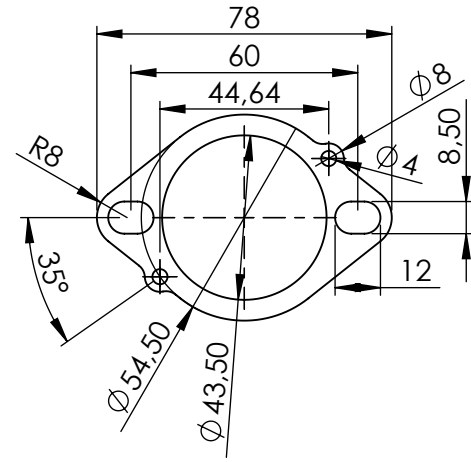

**BUSHER STAINLESS S.
COD.204870R**

**FLANGE STAINLESS S.
COD.204448R**

Carbon end cap set
Cod.308266701R

S.s. End cap set
Cod.3014228701R

Belts and rivets kit
Cod.0814228003R

Muffler Kit
Cod.3014229482R

Outer sleeve replacement kit
Cod.088407002R

Spring and rubber replacement kit
Cod.303949001R

ART. 14229E - SPARE PARTS

YAMAHA MT09/SP - MT09 TRACER/GT - XSR900

(A) FITTING KIT Cod. 3014228601R