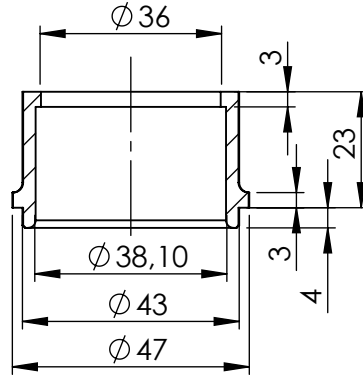

**BUSHER STAINLESS S.
COD.204870R**