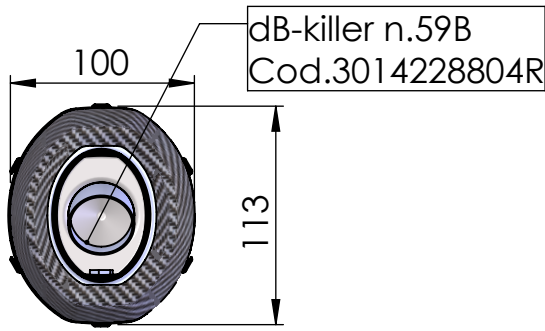

**BUSHER STAINLESS S.
COD.204870R**

**FLANGE STAINLESS S.
COD.204448R**

Carbon end cap set
Cod.308266701R

S.s. End cap set
Cod.3014228701R

Belts and rivets kit
Cod.0814228003R

Muffler Kit
Cod.3014229482R

Outer sleeve replacement kit
Cod.088407002R

Spring and rubber replacement kit
Cod.303949001R

ART. 14229E - SPARE PARTS

YAMAHA MT09/SP - MT09 TRACER/GT - XSR900

(A) FITTING KIT Cod. 3014228601R