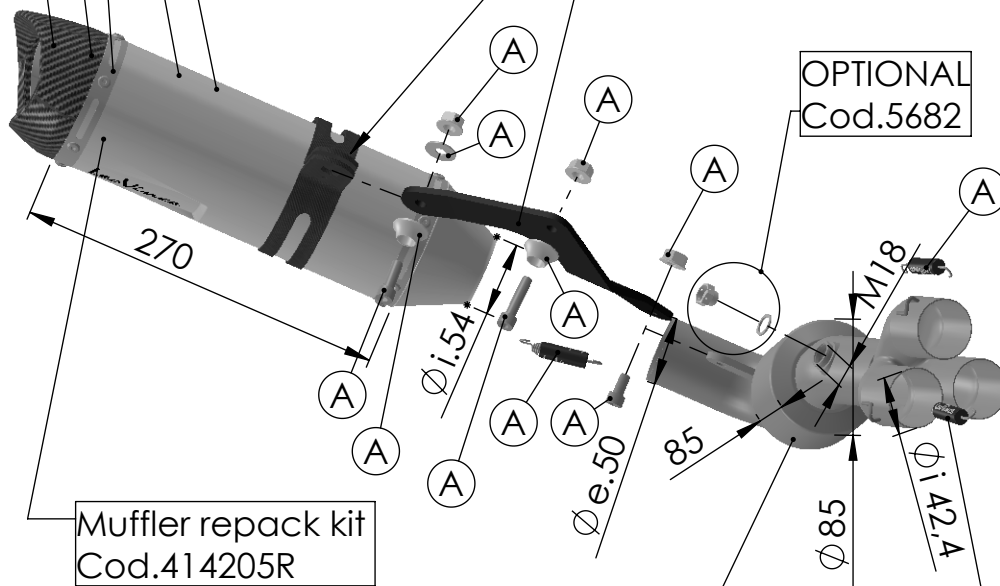

S.s. End cap set
Cod.3014228701UR

Belts and rivets kit
Cod.0814228003UR

Muffler Kit
Cod.3014228482UR

Outer sleeve
replacement kit
Cod.088406004R

Bushing kit
Cod.204870R

Flange kit
Cod.204448R

Carbon muffler
clamp
Cod.307572505R

Muffler bracket
Cod.3014228561R

OPTIONAL
Cod.5682

Muffler repack kit
Cod.414205R