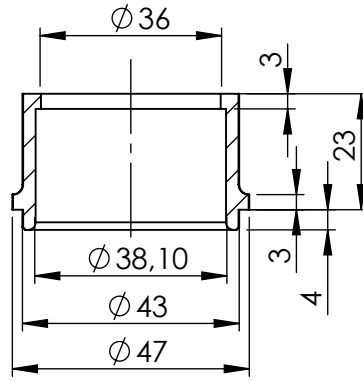

**BUSHER STAINLESS S.
COD.204870R**