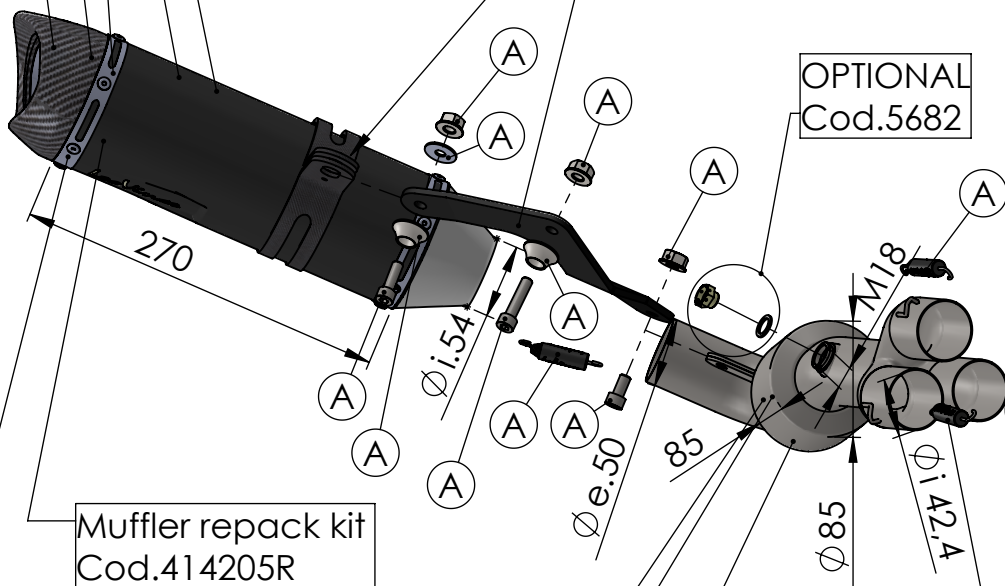

Carbon end cap set
Cod.308266701R

S.s. End cap set
Cod.3014228701R

Belts and rivets kit
Cod.0814228003R

Muffler Kit
Cod.3014228486R

Outer sleeve replacement kit
Cod.0814228007R

Bushing kit
Cod.204870R

Flange kit
Cod.204448R

Header pipes kit
Cod. 3014032206R

Carbon muffler clamp
Cod.307572505R

Muffler bracket
Cod.3014228561R

OPTIONAL
Cod.5682