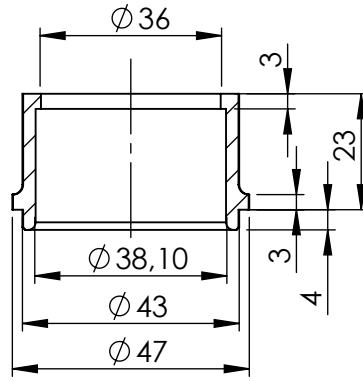

**BUSHER STAINLESS S.
COD.204870R**