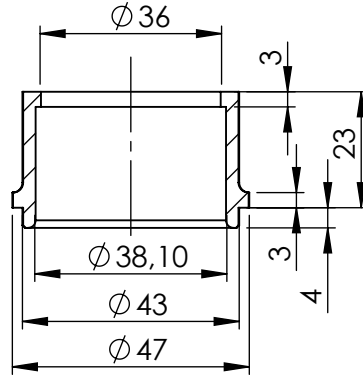

**BUSHER STAINLESS S.
COD.204870R**