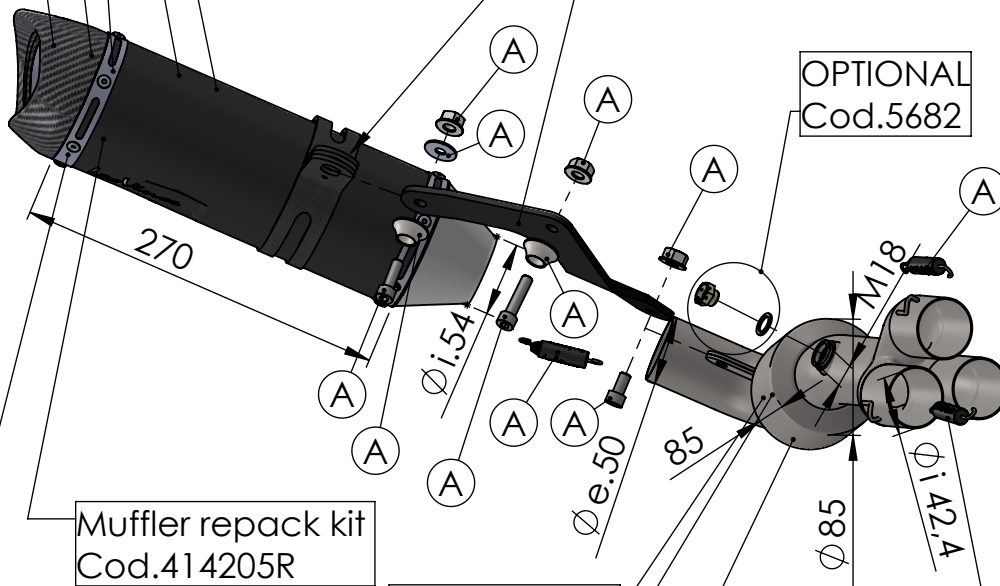

Carbon end cap set
Cod.308266701R

S.s. End cap set
Cod.3014228701R

Belts and rivets kit
Cod.0814228003R

Muffler Kit
Cod.3014228486R

Outer sleeve replacement kit
Cod.0814228007R

Bushing kit
Cod.204870R

Flange kit
Cod.204448R

Header pipes kit
Cod. 3014032206R

Carbon muffler clamp
Cod.307572505R

Muffler bracket
Cod.3014228561R

OPTIONAL
Cod.5682