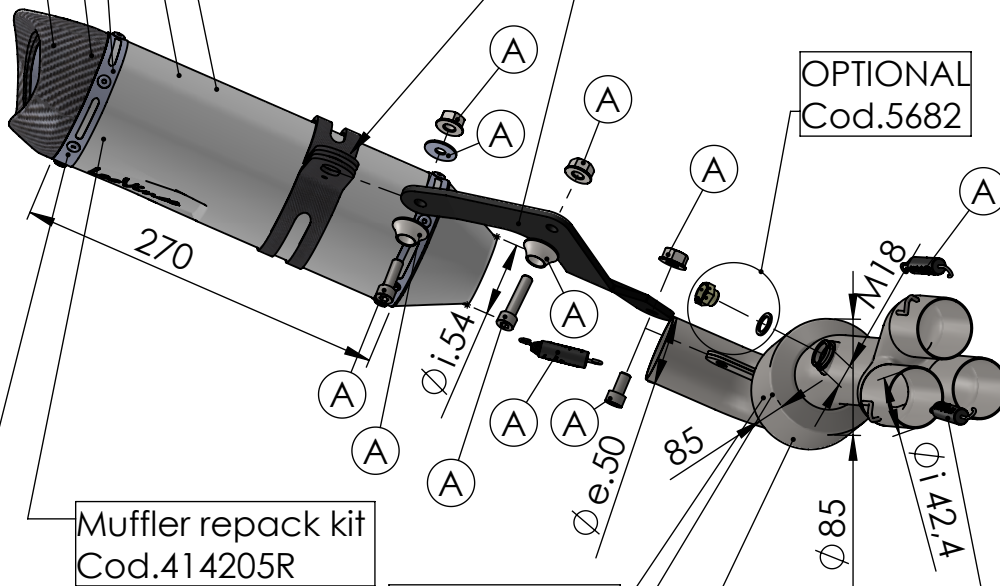

Carbon end cap set
Cod.308266701R

S.s. End cap set
Cod.3014228701R

Belts and rivets kit
Cod.0814228003R

Muffler Kit
Cod.3014228482R

Outer sleeve replacement kit
Cod.088406004R

Bushing kit
Cod.204870R

Flange kit
Cod.204448R

Header pipes kit
Cod. 3014032206R

Carbon muffler clamp
Cod.307572505R

Muffler bracket
Cod.3014228561R

OPTIONAL
Cod.5682