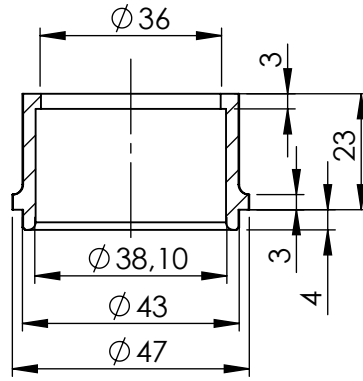

**BUSHER STAINLESS S.
COD.204870R**

**FLANGE STAINLESS S.
COD.204448R**