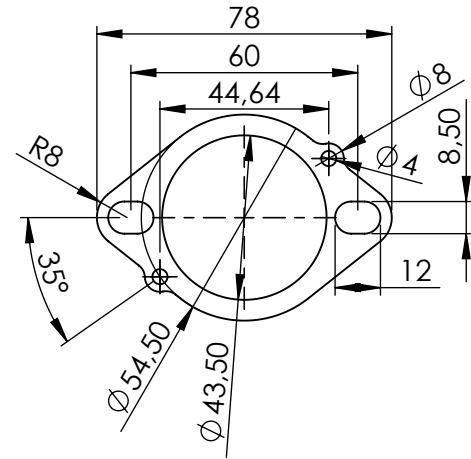

**BUSHER STAINLESS S.
COD.204870R**

**FLANGE STAINLESS S.
COD.204448R**

Carbon end cap set
Cod.308266701R

S.s. End cap set
Cod.3014228701R

Belts and rivets kit
Cod.0814228003R

Muffler Kit
Cod.3014228482R

Outer sleeve replacement kit
Cod.088406004R

e13 00012 F

e13 0387 5

Manifold kit
Cod.3014228208R

Spring and rubber replacement kit
Cod.303949001R

ART. 14228EK - SPARE PARTS

YAMAHA MT09/SP - MT09 TRACER/GT - XSR900

(A) FITTING KIT Cod. 3014228601R