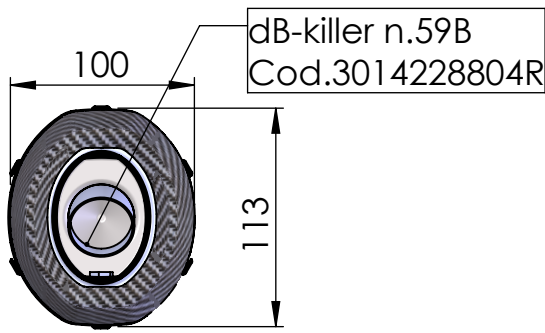

**BUSHER STAINLESS S.
COD.204870R**

**FLANGE STAINLESS S.
COD.204448R**

Carbon end cap set
Cod.308266701R

S.s. End cap set
Cod.3014228701R

Belts and rivets kit
Cod.0814228003R

Muffler Kit
Cod.3014228482R

Outer sleeve replacement kit
Cod.088406004R

e13 00012 F

e13 0387 5

Manifold kit
Cod.3014228208R

Spring and rubber replacement kit
Cod.303949001R

ART. 14228EK - SPARE PARTS

YAMAHA MT09/SP - MT09 TRACER/GT - XSR900

(A) FITTING KIT Cod. 3014228601R