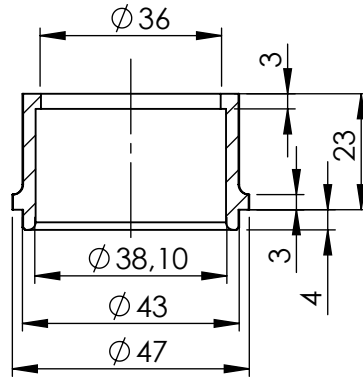

**BUSHER STAINLESS S.
COD.204870R**