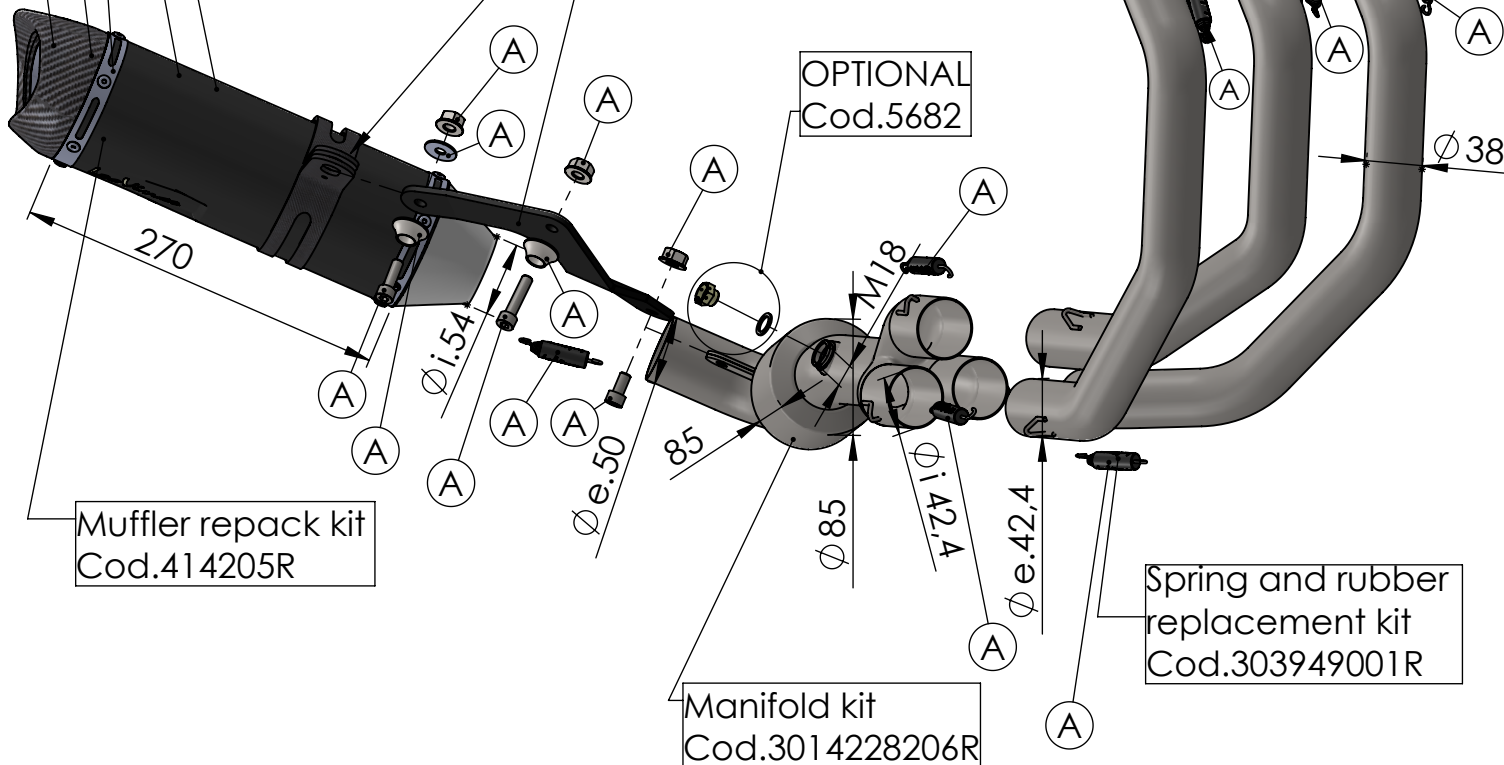

Manifold kit
Cod.3014228206R

Spring and rubber replacement kit
Cod.303949001R

S.s. End cap set
Cod.3014228701R

Belts and rivets kit
Cod.0814228003R

Muffler Kit
Cod.3014228486R

Outer sleeve replacement kit
Cod.0814228007R

Bushing kit
Cod.204870R

Flange kit
Cod.204448R

Carbon muffler clamp
Cod.307572505R

Muffler bracket
Cod.3014228561R

OPTIONAL
Cod.5682

Muffler repack kit
Cod.414205R