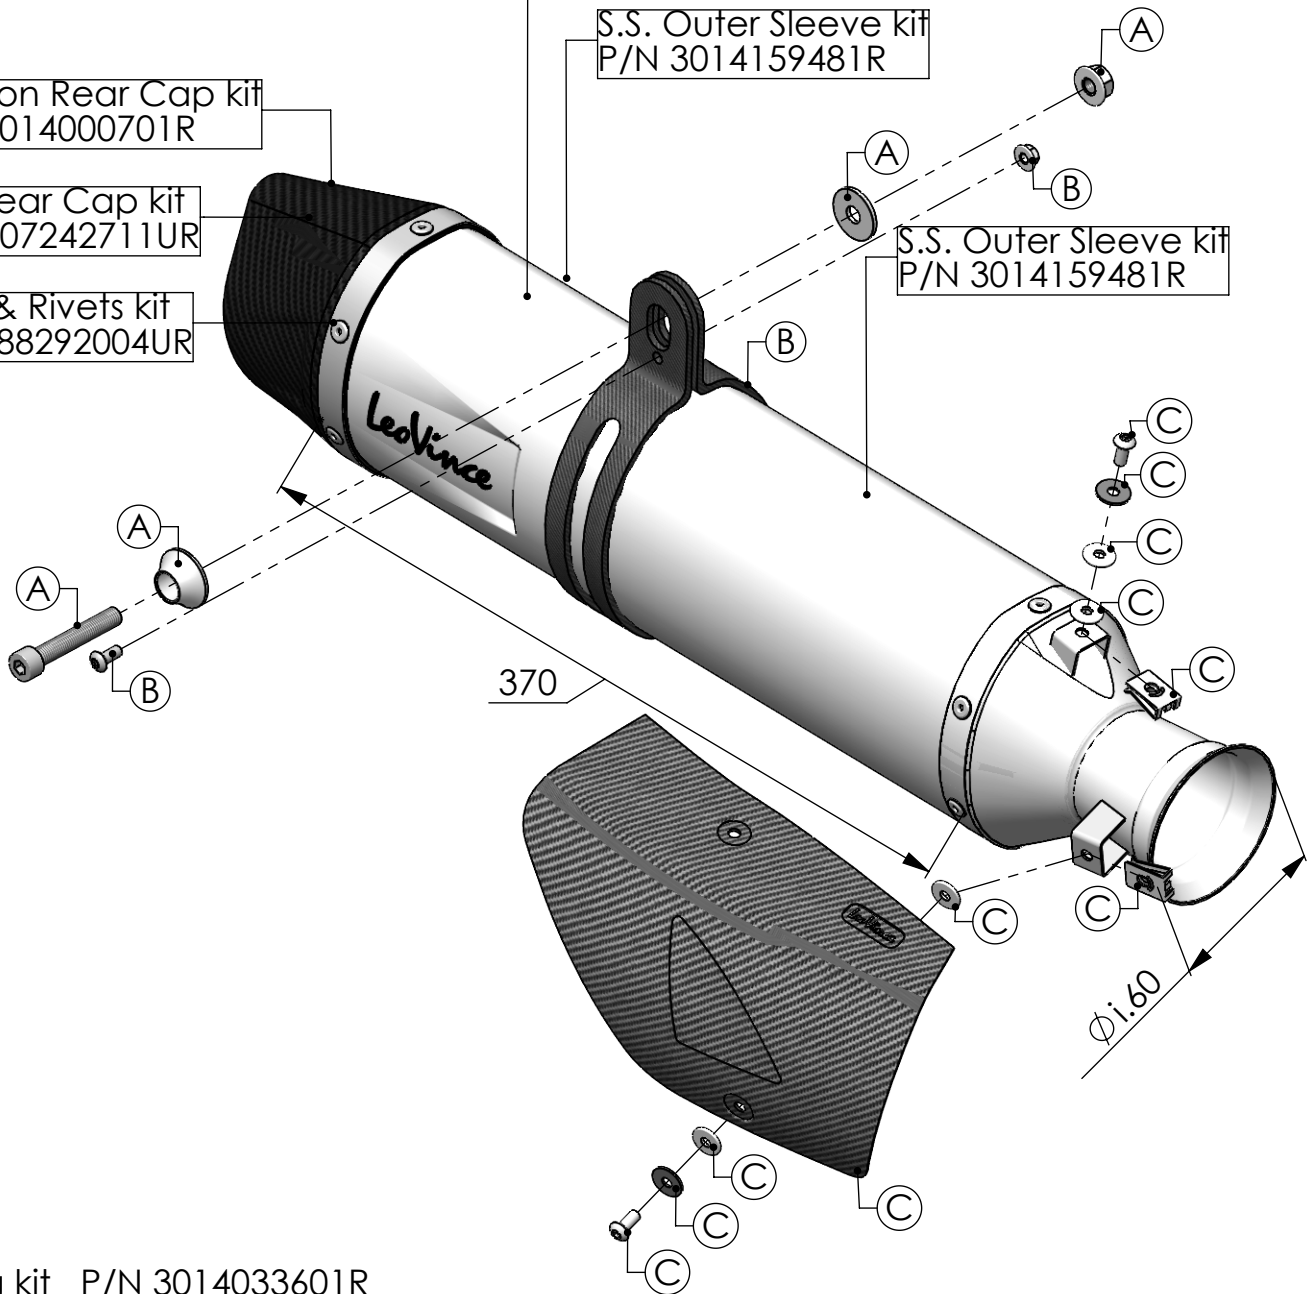

Carbon Rear Cap kit
P/N 3014000701R

S.S. Rear Cap kit
P/N 307242711UR

Belts & Rivets kit
P/N 088292004UR

S.S. Muffler kit
P/N 3014159481UR

S.S. Outer Sleeve kit
P/N 3014159481R

S.S. Outer Sleeve kit
P/N 3014159481R

(A) Fitting kit P/N 3014033601R

(B) Carbon Bracket kit P/N 308562501R

(C) Carbon Heat Shield kit P/N 3014033001R

ART. 14192EU - SPARE PARTS

KTM 1090 ADVENTURE/R - KTM 1290 SUPER ADVENTURE R/S/T
(Fits with rails for original and Givi panniers)

SLIP-ON - LV ONE EVO - STAINLESS STEEL