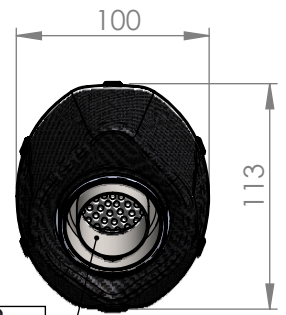

Bushing
Cod.206060

Flange "158A"
Cod.206061

DB-Killer N°32B
Cod.307762801R

E13 92R - 02 10394

Muffler kit
Cod.308403481R

Sticker kit
cod.206721R

Muffler repack kit
Cod.414205R

Carbon clamp FMIS
Cod. 306958505R

Stainless Steel Bracket
Prod.Cod.3014181561R

Outer sleeve
replacement kit
Cod.409117R

Carbon End cap set
Cod.3014008701R

S.s End cap set
Cod.308287711R

Belts and rivets kit
Cod.085096024R

Short spring and
rubber replacement kit
Cod.308574001R

Pipe 2/1
Cod.3014181204R

"OPTIONAL"
5683

Flange kit
Cod.206061R

Bushing kit
Cod. 206060R

Spring and rubber
replacement kit
Cod.303949001R

Headers pipes kit
Cod.308579204R

ART. 14182EK SPARE PARTS

KAWASAKI Z650 - NINJA 650 (also fits 35kW versions)