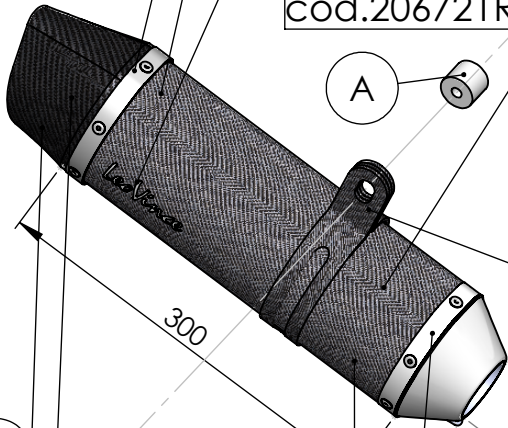

Carbon clamp FMIS
Cod. 306958505R

Stainless Steel Bracket
Prod.Cod.3014181561R

Outer sleeve
replacement kit
Cod.409117R

Carbon End cap set
Cod.3014008701R

S.s End cap set
Cod.308287711R

Belts and rivets kit
Cod.085096024R

Short spring and
rubber replacement kit
Cod.308574001R

Pipe 2/1
Cod.3014181204R

"OPTIONAL"
5683

Flange kit
Cod.206061R

Bushing kit
Cod. 206060R

Spring and rubber
replacement kit
Cod.303949001R

Headers pipes kit
Cod.308579204R

ART. 14182EK SPARE PARTS

KAWASAKI Z650 - NINJA 650 (also fits 35kW versions)

(A) FITTING KIT Cod. 3014181601R