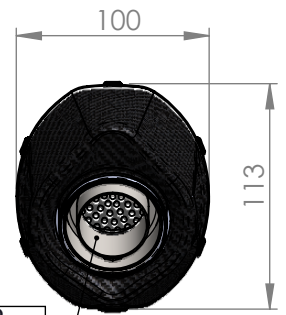

Bushing
Cod.206060

Flange "158A"
Cod.206061

DB-Killer N°32B
Cod.307762801R

ART. 14181EK SPARE PARTS

KAWASAKI Z650 - NINJA 650 (also fits 35kW versions)

Ⓐ FITTING KIT Cod. 3014181601R