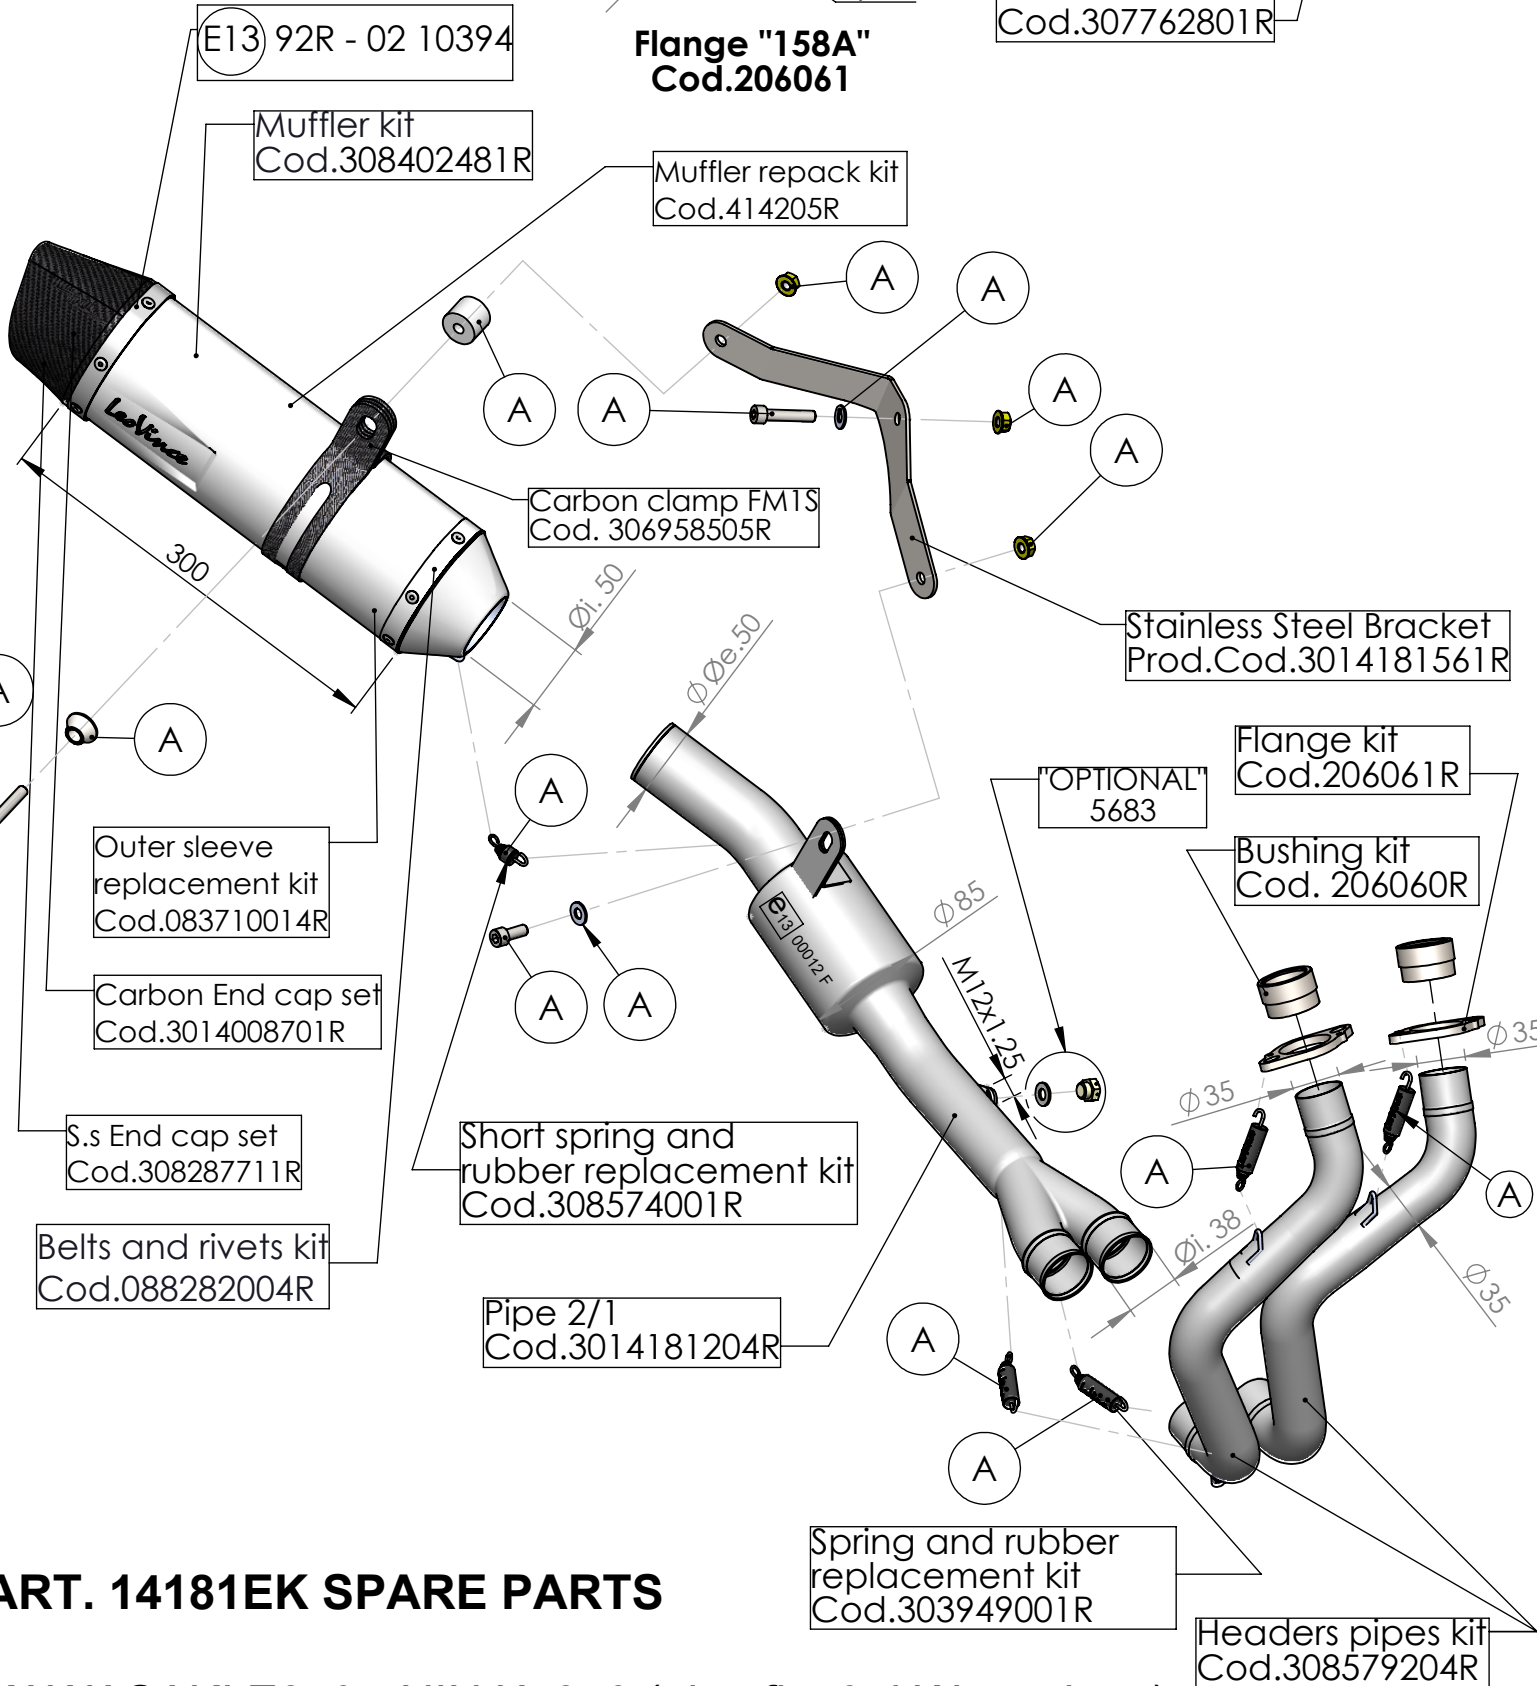

Bushing
Cod.206060

Flange "158A"
Cod.206061

DB-Killer N°32B
Cod.307762801R

ART. 14181EK SPARE PARTS

KAWASAKI Z650 - NINJA 650 (also fits 35kW versions)

Ⓐ FITTING KIT Cod. 3014181601R