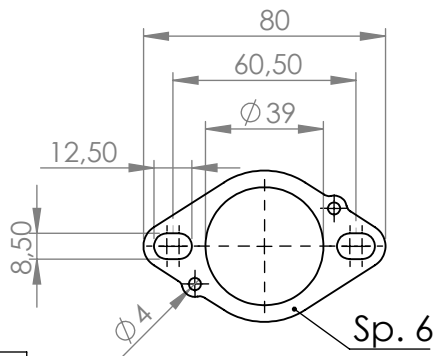

Bushing
Cod.206060

Flange "158A"
Cod.206061

DB-Killer N°32B
Cod.307762801R

ART. 14181EK SPARE PARTS

KAWASAKI Z650 - NINJA 650 (also fits 35kW versions)

Ⓐ FITTING KIT Cod. 3014181601R