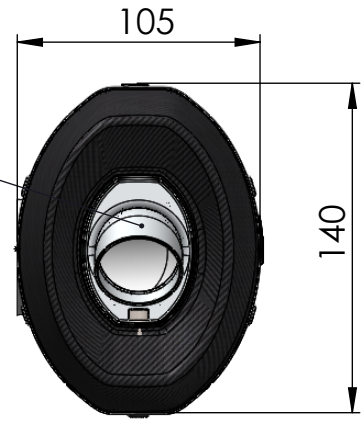

DB-Killer N°52 B  
Cod.308437801R

Carbon end cap set  
Cod.308420701R

S.s end cap set  
Cod.308437741R

Sticker kit  
Cod.206721R

Carbon Clamp FR2  
Cod.308448501R

Muffler repack kit  
Cod.416797R

Belts and rivets kit  
Cod.088421022R

Manifold clamp Ø45  
Cod.300045530R

(E13) 92R - 01 10401  
OR  
(E13) 92R - 02 10401

Muffler kit  
Cod.308436481R

Outer sleeve  
replacement kit  
Cod.088420002R

Short helical spring  
tensile  
Cod.303949001R

Manifold Kit  
Cod.308545202R

## ART. 14178S SPARE PARTS

SUZUKI GSX-S 750 / 750 ABS / 750 Z ABS A2 (35 kW & 70 kW)

(A) FITTING KIT Cod. 3014177601R