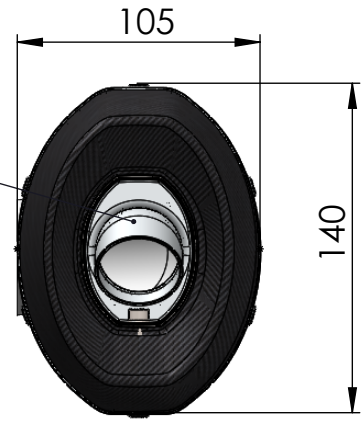

**Don't use**

DB-Killer N°52 B  
Cod.308437801R

Carbon end cap set  
Cod.308420701R

S.s end cap set  
Cod.308437741R

Muffler repack kit  
Cod.416797R

Carbon Clamp FR2  
Cod.308448501R

Belts and rivets kit  
Cod.088421022R

Manifold clamp Ø45  
Cod.300045530R

E13 92R - 01 10401  
OR  
E13 92R - 02 10401

Muffler kit  
Cod.308437481R

Outer sleeve  
replacement kit  
Cod.088421046R

Short helical spring  
tensile  
Cod.303949001R

Manifold Kit  
Cod.308545202R

## ART. 14177S SPARE PARTS

SUZUKI GSX-S 750 / 750 ABS / 750 Z ABS A2 (35 kW & 70 kW)

(A) FITTING KIT Cod. 3014177601R