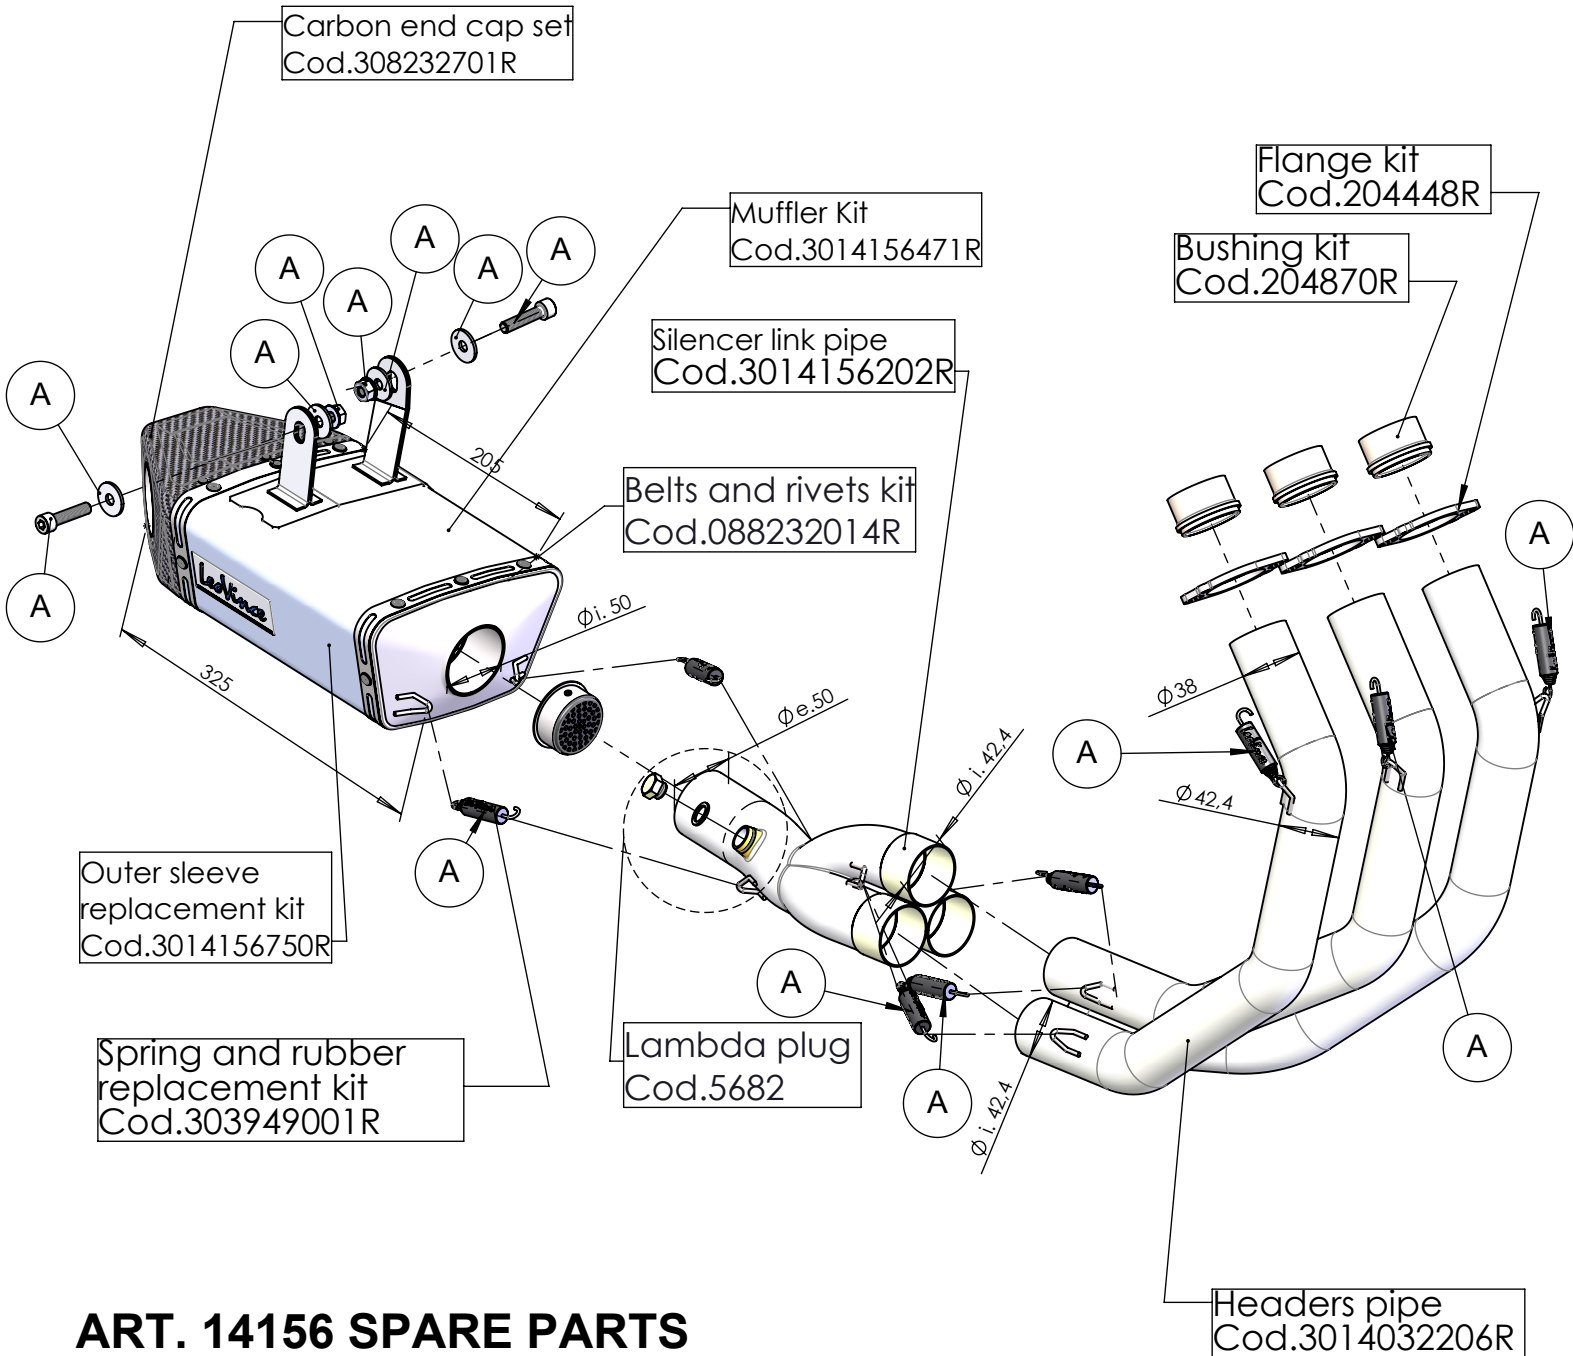

dB-killer n.47
Cod. 308232801

Rubber plug
Cod. 204790

Carbon end cap set
Cod.308232701R

Muffler Kit
Cod.3014156471R

Flange kit
Cod.204448R

Bushing kit
Cod.204870R

Silencer link pipe
Cod.3014156202R

Belts and rivets kit
Cod.088232014R

Outer sleeve
replacement kit
Cod.3014156750R

Spring and rubber
replacement kit
Cod.303949001R

Lambda plug
Cod.5682

Headers pipe
Cod.3014032206R

ART. 14156 SPARE PARTS

YAMAHA MT-09 / MT-09 SP / XRS 900

(A) FITTING KIT Cod. 3014156601R