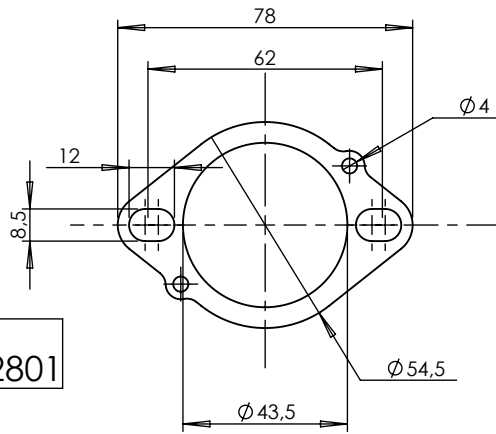

dB-killer n.47
Cod. 308232801

Rubber plug
Cod. 204790

Carbon end cap set
Cod.308232701R

Muffler Kit
Cod.3014156471R

Flange kit
Cod.204448R

Bushing kit
Cod.204870R

Silencer link pipe
Cod.3014156202R

Belts and rivets kit
Cod.088232014R

Outer sleeve
replacement kit
Cod.3014156750R

Spring and rubber
replacement kit
Cod.303949001R

Lambda plug
Cod.5682

Headers pipe
Cod.3014032206R

ART. 14156 SPARE PARTS

YAMAHA MT-09 / MT-09 SP / XRS 900

(A) FITTING KIT Cod. 3014156601R