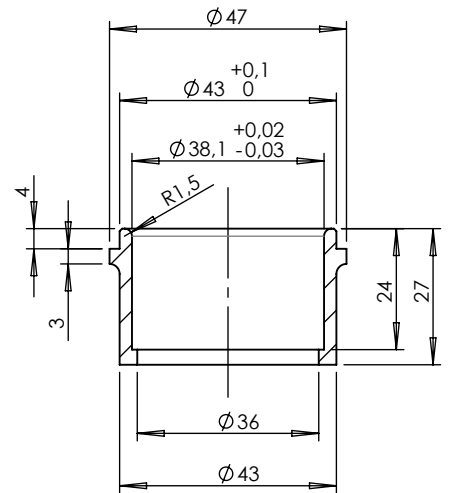

dB-killer n.47
Cod. 308232801

Rubber plug
Cod. 204790

Carbon end cap set
Cod.308232701R

Muffler Kit
Cod.3014156471R

Flange kit
Cod.204448R

Bushing kit
Cod.204870R

Silencer link pipe
Cod.3014156202R

Belts and rivets kit
Cod.088232014R

Outer sleeve
replacement kit
Cod.3014156750R

Spring and rubber
replacement kit
Cod.303949001R

Lambda plug
Cod.5682

Headers pipe
Cod.3014032206R

ART. 14156 SPARE PARTS

YAMAHA MT-09 / MT-09 SP / XRS 900

(A) FITTING KIT Cod. 3014156601R