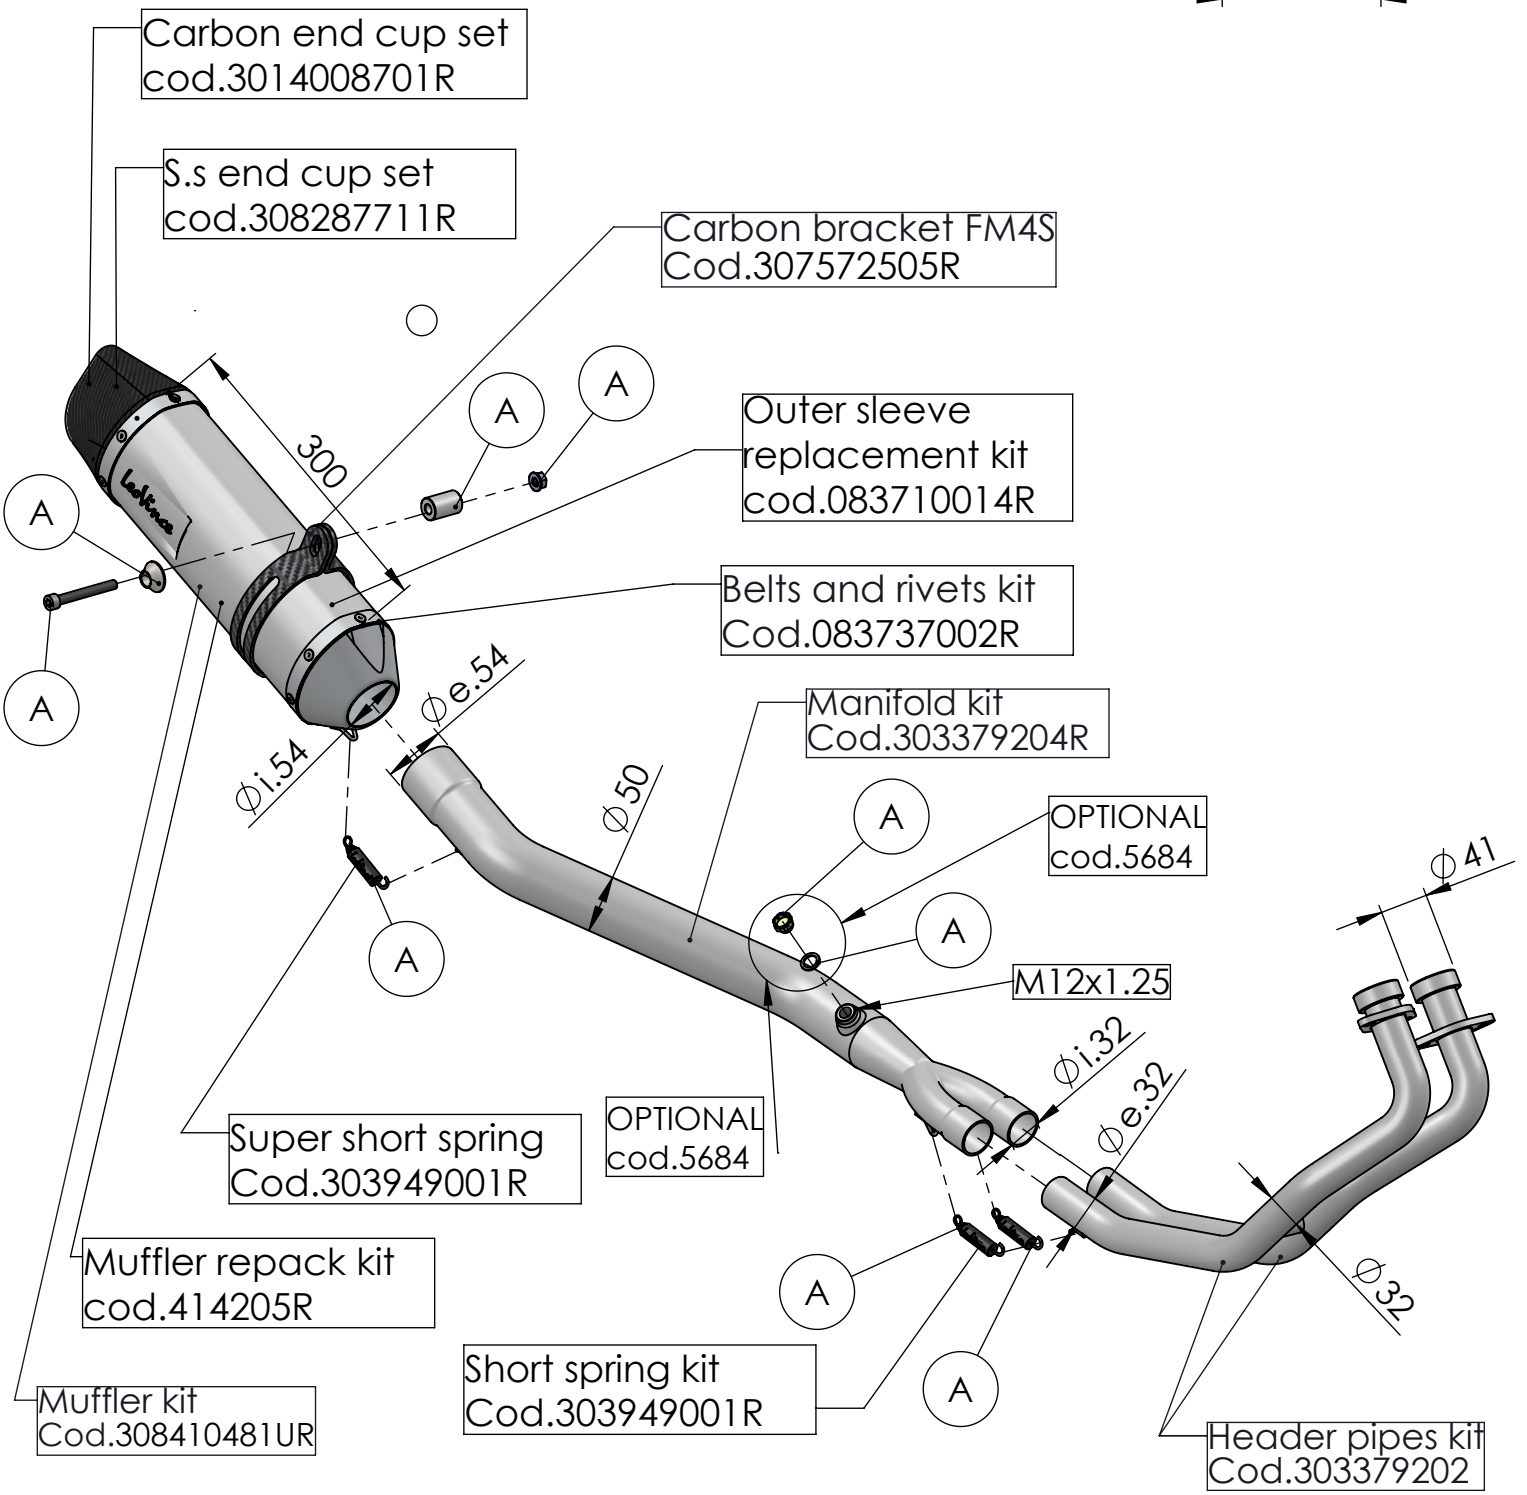

dB-killer n.32B
Cod.307762801R

Carbon end cup set
cod.3014008701R

S.s end cup set
cod.308287711R

Carbon bracket FM4S
Cod.307572505R

Outer sleeve
replacement kit
cod.083710014R

Belts and rivets kit
Cod.083737002R

Manifold kit
Cod.303379204R

OPTIONAL
cod.5684

Super short spring
Cod.303949001R

OPTIONAL
cod.5684

Muffler repack kit
cod.414205R

Muffler kit
Cod.308410481UR

Short spring kit
Cod.303949001R

Header pipes kit
Cod.303379202

ART. 14122EU SPARE PARTS

YAMAHA MT-25 / MT-03 / YZF-R25 / YZF-R3 /A

FITTINGKIT cod.3014122601E