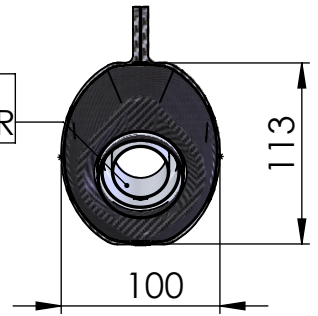

dB-killer n.32B
Cod.307762801R

Carbon end cup set
cod.3014008701R

S.s end cup set
cod.308287711R

Carbon bracket FM4S
Cod.307572505R

Outer sleeve
replacement kit
cod.083710014R

Belts and rivets kit
Cod.083737002R

Manifold kit
Cod.303379204R

OPTIONAL
cod.5684

Super short spring
Cod.303949001R

OPTIONAL
cod.5684

Muffler repack kit
cod.414205R

Muffler kit
Cod.308410481UR

Short spring kit
Cod.303949001R

Header pipes kit
Cod.303379202

ART. 14122EU SPARE PARTS

YAMAHA MT-25 / MT-03 / YZF-R25 / YZF-R3 /A

FITTINGKIT cod.3014122601E