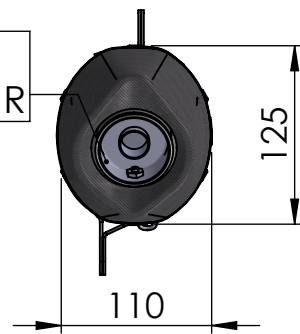

Carbon end cup set
cod.3014000701R

Db-Killer N.63
Cod.3014225801R

S.s end cup set
cod.3014054711R

(E13) 92 R - 01 10440
or
(E13) 92 R - 02 10440

Muffler kit
Cod.3014081481R

Outer sleeve
replacement kit
cod.3014389010VLR

BIKE'S FRAME

OPTIONAL
cod.5684

M12X1.25

Manifold kit
cod. 3014389204R

CATALYTIC
CONVERTER

Muffler repack kit
cod.414205R

Spring and rubber
replacement kit
Cod.303949001R

Belts and rivets kit
Cod.0814054010R

ART. 14081K - SPARE PARTS

HONDA PCX 125

(A) FITTING KIT cod.3014389601R