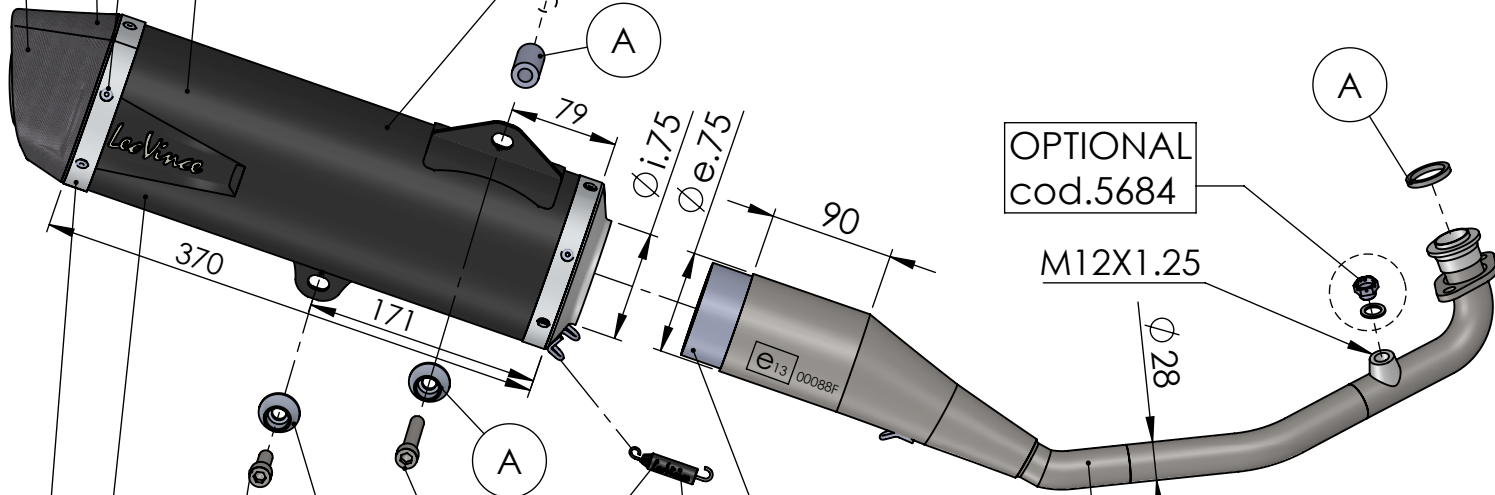

Carbon end cup set
cod.3014000701R

Db-Killer N.63
Cod.3014225801R

S.s end cup set
cod.3014054711R

(E13) 92 R - 01 10440
or
(E13) 92 R - 02 10440

Muffler kit
Cod.3014081481R

Outer sleeve
replacement kit
cod.3014389010VLR

BIKE'S FRAME

OPTIONAL
cod.5684

M12X1.25

Manifold kit
cod. 3014389204R

CATALYTIC
CONVERTER

Muffler repack kit
cod.414205R

Spring and rubber
replacement kit
Cod.303949001R

Belts and rivets kit
Cod.0814054010R

ART. 14081K - SPARE PARTS

HONDA PCX 125

(A) FITTING KIT cod.3014389601R