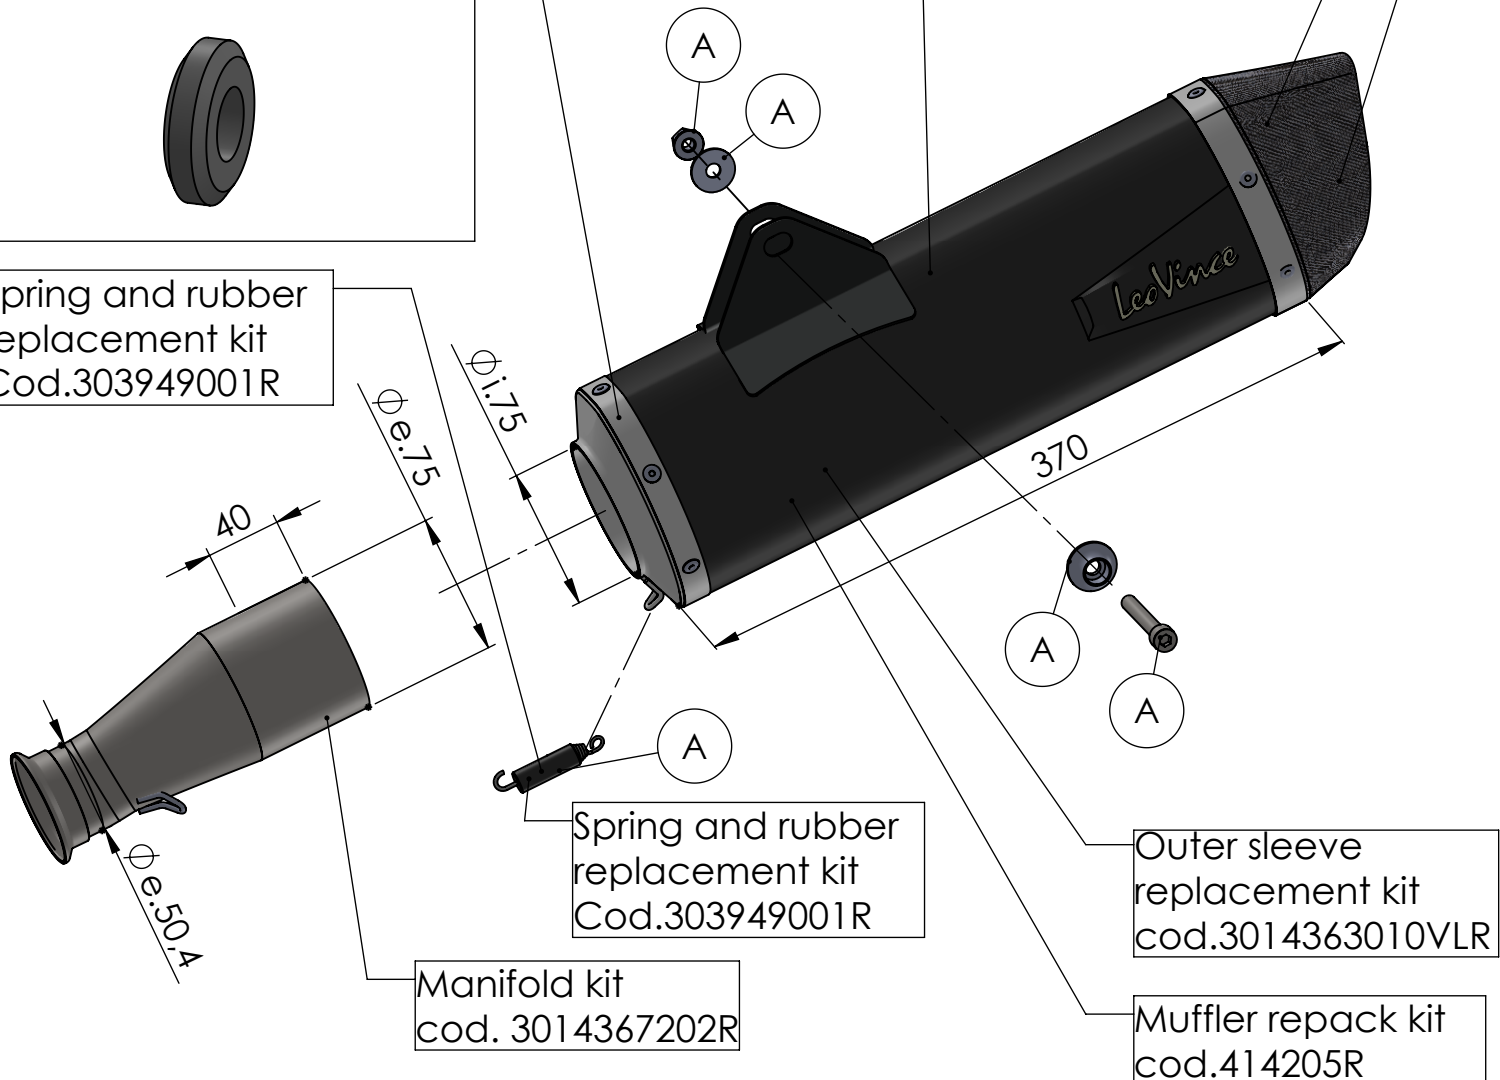

WARNING
DO NOT REMOVE ORIGINAL GRAPHITE BUSHING

Spring and rubber replacement kit
Cod.303949001R

Belts and rivets kit
Cod.0814324003R

Muffler kit
Cod.3014072482R

Carbon end cup set
cod.3014000701R

S.s end cup set
cod.307242711R

ART. 14074 - SPARE PARTS

HUSQVARNA 701 ENDURO/LR / 701 SUPERMOTO
(Also fits 35kW version)

Ⓐ FITTING KIT cod.3014367601R