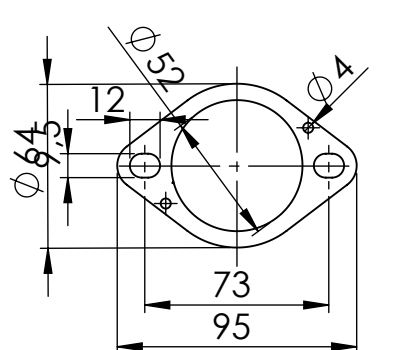

Db-Killer N.65  
Cod.3014324801R

Flange s.s. sp.5mm  
cod.206423R

s.s. bushing  
cod.206424R

Carbon end cup set  
cod.3014000701R

S.s end cup set  
cod.307242711R

Muffler kit  
Cod.3014073482RU

Outer sleeve  
replacement kit  
cod.3014364010VLRU

## ART. 14073U - SPARE PARTS

KTM 690 ENDURO R / 690 SMC R 690

GAS GAS ES 700 / GAS GAS SM 700 (Also fits 35kW version)

(A) FITTING KIT cod.3014364601R

(B) CARBON COVER cod.308213001R