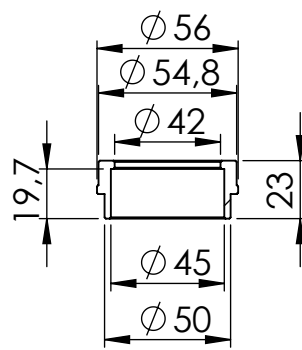

Db-Killer N.65  
Cod.3014324801R

Flange s.s. sp.5mm  
cod.206423R

s.s. bushing  
cod.206424R

Carbon end cup set  
cod.3014000701R

S.s end cup set  
cod.307242711R

Muffler kit  
Cod.3014073482RU

Outer sleeve  
replacement kit  
cod.3014364010VLRU

## ART. 14073U - SPARE PARTS

KTM 690 ENDURO R / 690 SMC R 690

GAS GAS ES 700 / GAS GAS SM 700 (Also fits 35kW version)

(A) FITTING KIT cod.3014364601R

(B) CARBON COVER cod.308213001R