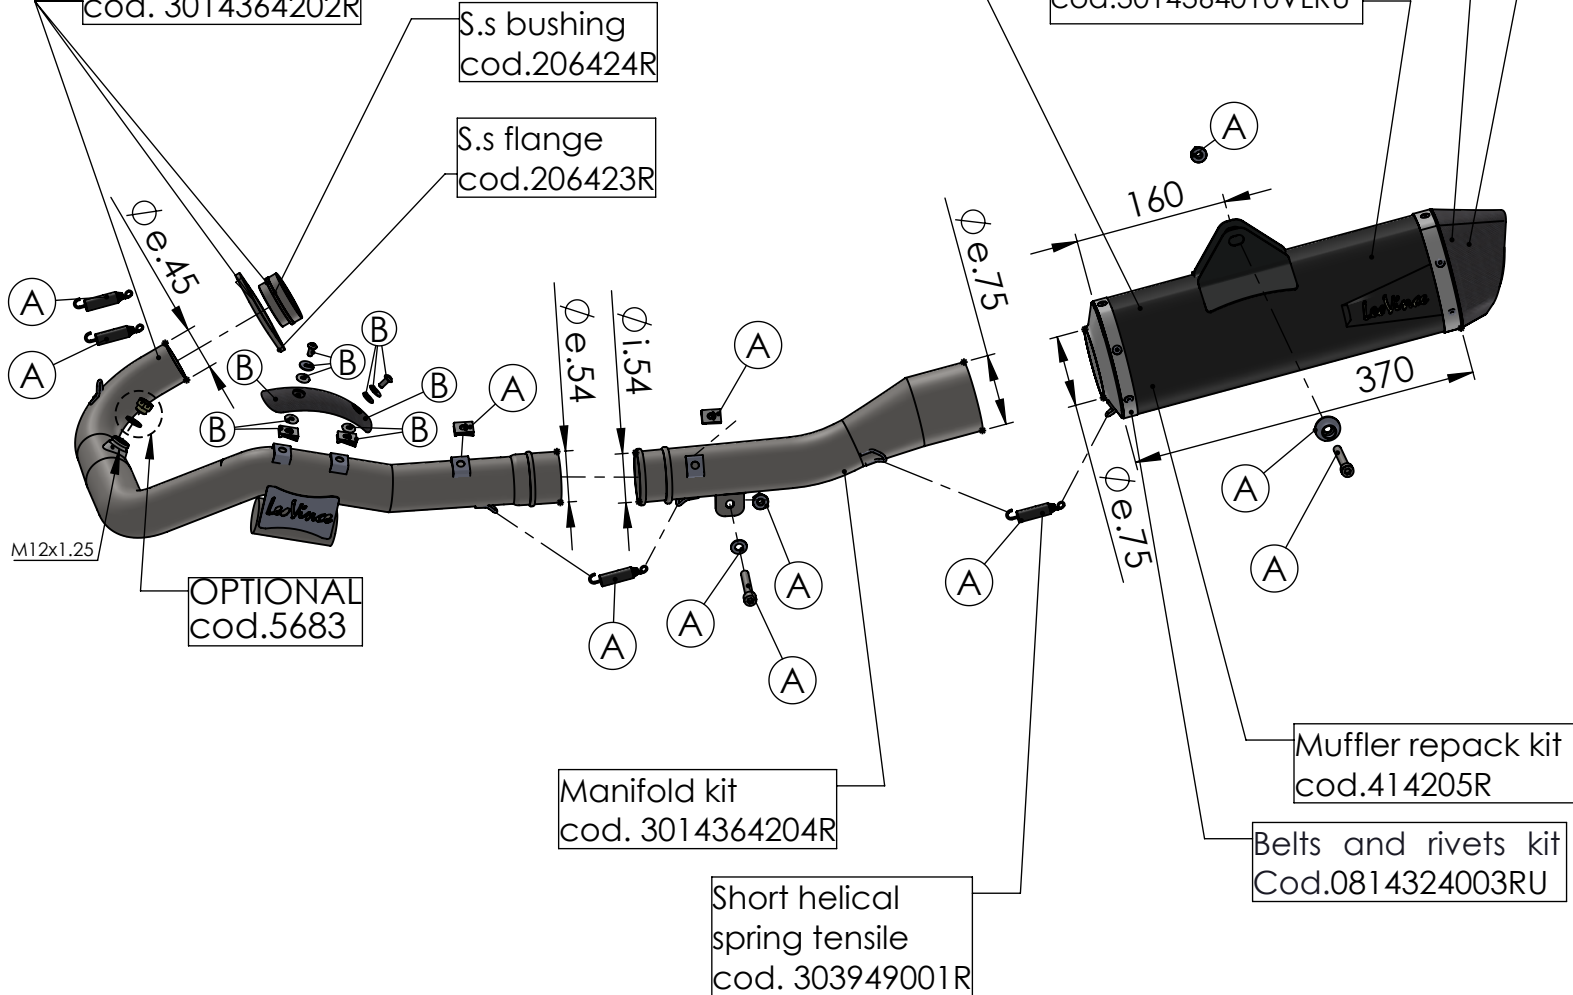

Db-Killer N.65  
Cod.3014324801R

Flange s.s. sp.5mm  
cod.206423R

s.s. bushing  
cod.206424R

Carbon end cup set  
cod.3014000701R

S.s end cup set  
cod.307242711R

Muffler kit  
Cod.3014073482RU

Outer sleeve  
replacement kit  
cod.3014364010VLRU

Header pipe kit  
cod. 3014364202R

S.s bushing  
cod.206424R

S.s flange  
cod.206423R

OPTIONAL  
cod.5683

Manifold kit  
cod. 3014364204R

Short helical  
spring tensile  
cod. 303949001R

Muffler repack kit  
cod.414205R

Belts and rivets kit  
Cod.0814324003RU

## ART. 14073U - SPARE PARTS

KTM 690 ENDURO R / 690 SMC R 690

GAS GAS ES 700 / GAS GAS SM 700 (Also fits 35kW version)

(A) FITTING KIT cod.3014364601R

(B) CARBON COVER cod.308213001R