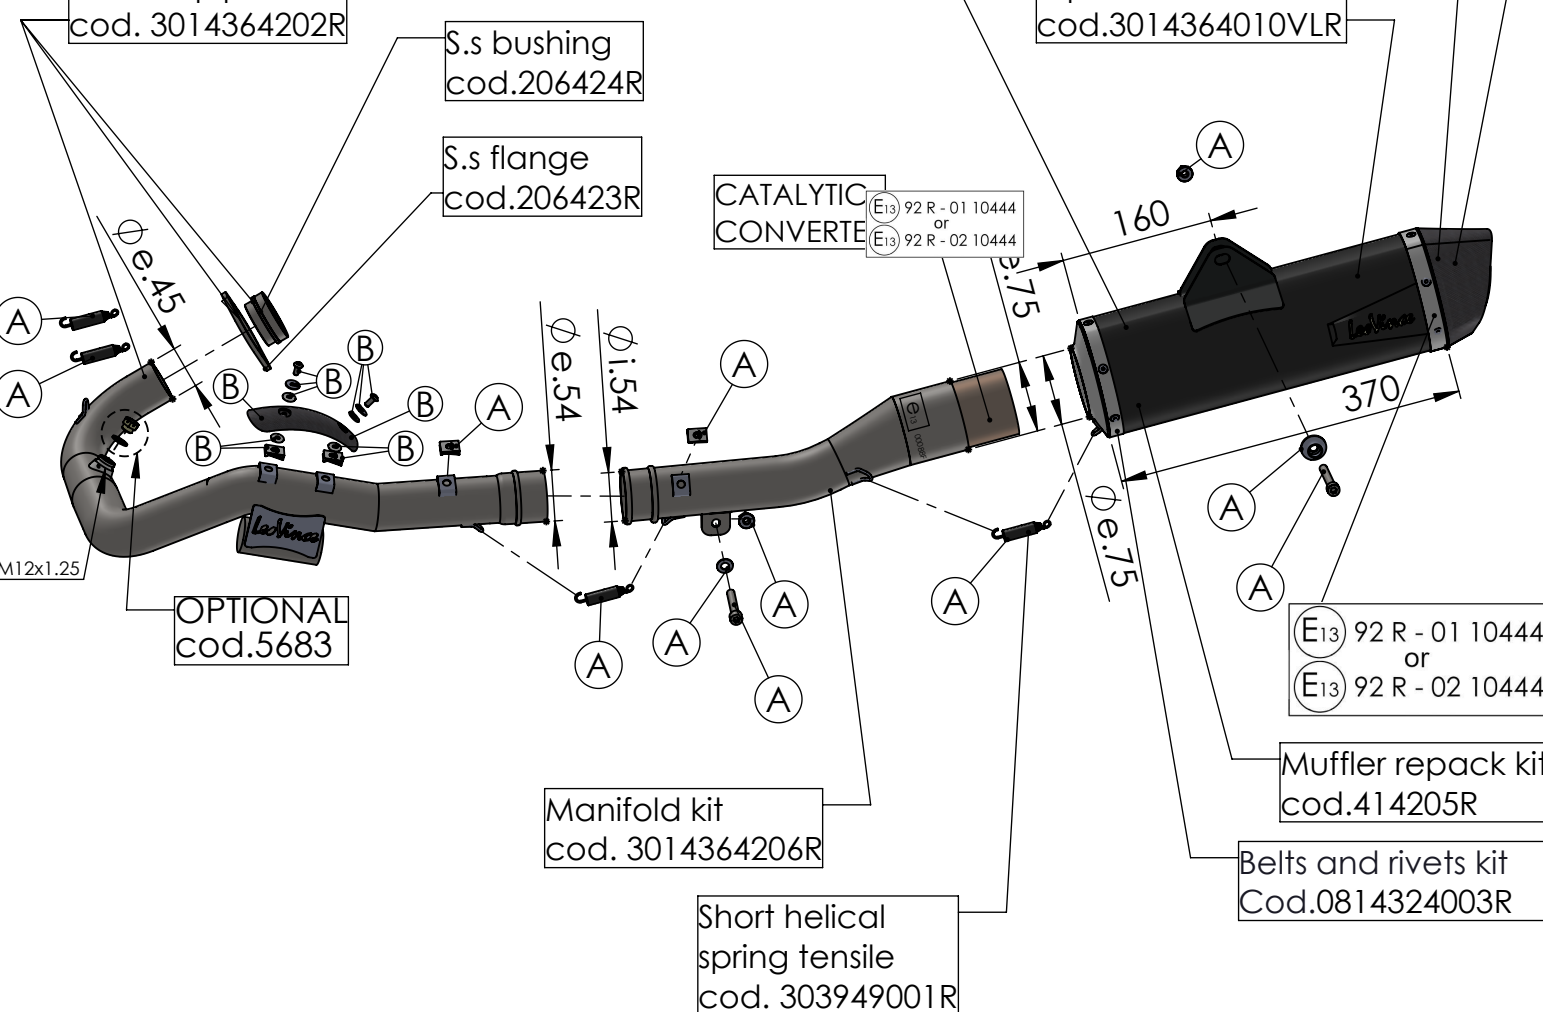

Db-Killer N.65  
Cod.3014324801R

Flange s.s. sp.5mm  
cod.206423R

s.s. bushing  
cod.206424R

Carbon end cup set  
cod.3014000701R

S.s end cup set  
cod.307242711R

Muffler kit  
Cod.3014073482R

Outer sleeve  
replacement kit  
cod.3014364010VLR

Header pipe kit  
cod. 3014364202R

S.s bushing  
cod.206424R

S.s flange  
cod.206423R

CATALYTIC  
CONVERTE

E13 92 R - 01 10444  
or  
E13 92 R - 02 10444

OPTIONAL  
cod.5683

Manifold kit  
cod. 3014364206R

Short helical  
spring tensile  
cod. 303949001R

E13 92 R - 01 10444  
or  
E13 92 R - 02 10444

Muffler repack kit  
cod.414205R

Belts and rivets kit  
Cod.0814324003R

## ART. 14073K - SPARE PARTS

KTM 690 ENDURO R / 690 SMC R 690

GAS GAS ES 700 / GAS GAS SM 700 (Also fits 35kW version)

(A) FITTING KIT cod.3014364601R

(B) CARBON COVER cod.308213001R