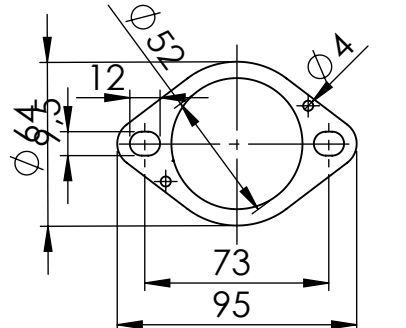

Db-Killer N.65  
Cod.3014324801R

Flange s.s. sp.5mm  
cod.206423R

s.s. bushing  
cod.206424R

Carbon end cup set  
cod.3014000701R

S.s end cup set  
cod.307242711R

Muffler kit  
Cod.3014073482R

Outer sleeve  
replacement kit  
cod.3014364010VLR

Header pipe kit  
cod. 3014364202R

S.s bushing  
cod.206424R

S.s flange  
cod.206423R

CATALYTIC  
CONVERTE

E13 92 R - 01 10444  
or  
E13 92 R - 02 10444

OPTIONAL  
cod.5683

Manifold kit  
cod. 3014364206R

Short helical  
spring tensile  
cod. 303949001R

## ART. 14073K - SPARE PARTS

KTM 690 ENDURO R / 690 SMC R 690

GAS GAS ES 700 / GAS GAS SM 700 (Also fits 35kW version)

(A) FITTING KIT cod.3014364601R

(B) CARBON COVER cod.308213001R