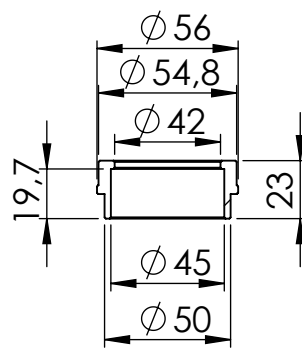

Db-Killer N.65  
Cod.3014324801R

Flange s.s. sp.5mm  
cod.206423R

s.s. bushing  
cod.206424R

Carbon end cup set  
cod.3014000701R

S.s end cup set  
cod.307242711R

Muffler kit  
Cod.3014073482R

Outer sleeve  
replacement kit  
cod.3014364010VLR

Header pipe kit  
cod. 3014364202R

S.s bushing  
cod.206424R

S.s flange  
cod.206423R

CATALYTIC  
CONVERTE

E13 92 R - 01 10444  
or  
E13 92 R - 02 10444

OPTIONAL  
cod.5683

Manifold kit  
cod. 3014364206R

Short helical  
spring tensile  
cod. 303949001R

## ART. 14073K - SPARE PARTS

KTM 690 ENDURO R / 690 SMC R 690

GAS GAS ES 700 / GAS GAS SM 700 (Also fits 35kW version)

(A) FITTING KIT cod.3014364601R

(B) CARBON COVER cod.308213001R