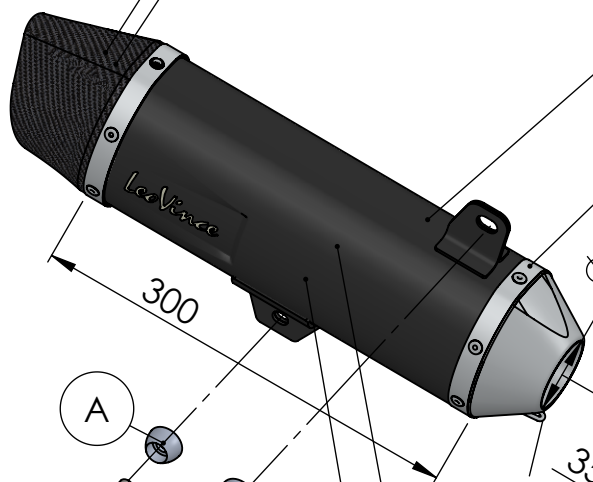

Flange s.s. sp.6mm
"45B" cod.204392R

Db-Killer N.63
Cod.3014225801R

S.s end cup set
cod.308287711R

Carbon end cup set
cod.3014008701R

Muffler kit
Cod.3014070481R

Belts and rivets kit
Cod.088280002R

Manifold kit
cod.3014359202R

Original graphite
bushing

Muffler repack kit
cod.414205R

Outer sleeve
replacement kit
cod.3014359010VLR

Spring and rubber
replacement kit
Cod.303949001R

TO COVER
HOLE'S FRAME

ART.14070 - SPARE PARTS

YAMAHA NMAX 125 /155

(A) FITTING KIT cod.3014359601R