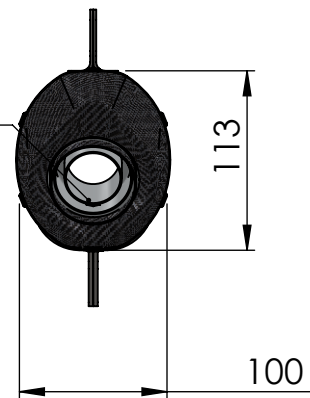

Flange s.s. sp.6mm
"45B" cod.204392R

Db-Killer N.63
Cod.3014225801R

S.s end cup set
cod.308287711R

Carbon end cup set
cod.3014008701R

Muffler kit
Cod.3014070481R

Belts and rivets kit
Cod.088280002R

Manifold kit
cod.3014359202R

Original graphite
bushing

Muffler repack kit
cod.414205R

Outer sleeve
replacement kit
cod.3014359010VLR

Spring and rubber
replacement kit
Cod.303949001R

TO COVER
HOLE'S FRAME

ART.14070 - SPARE PARTS

YAMAHA NMAX 125 /155

(A) FITTING KIT cod.3014359601R