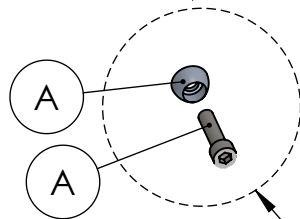

Original graphite
bushing

Muffler repack kit
cod.414205R

Outer sleeve
replacement kit
cod.3014359010VLR

Spring and rubber
replacement kit
Cod.303949001R

TO COVER
HOLE'S FRAME

ART.14070 - SPARE PARTS

YAMAHA NMAX 125 /155