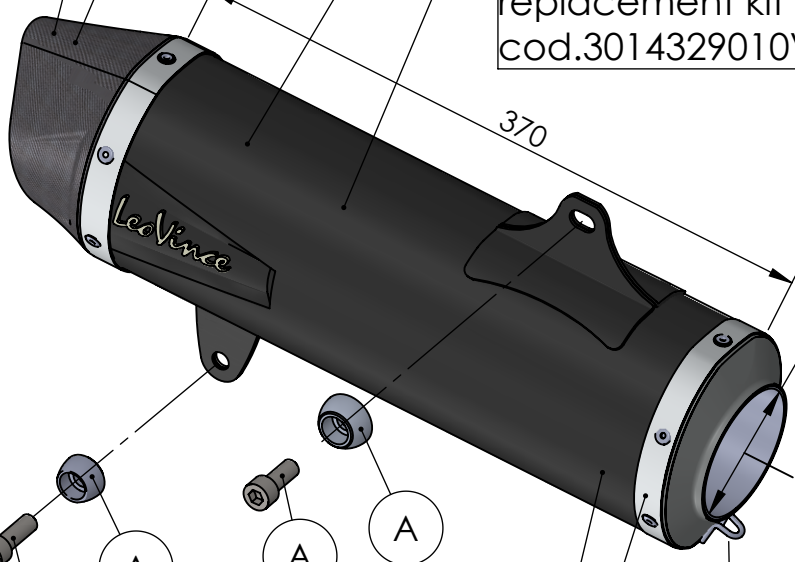

Carbon end cup set
cod.3014000701R

dB-killer n.63
Cod.3014225801R

S.s end cup set
cod.3014054711R

Muffler kit
Cod.3014064481R

Outer sleeve
replacement kit
cod.3014329010VLR

Manifold clamp
Cod.300038530R

Manifold kit
cod. 3014329202R