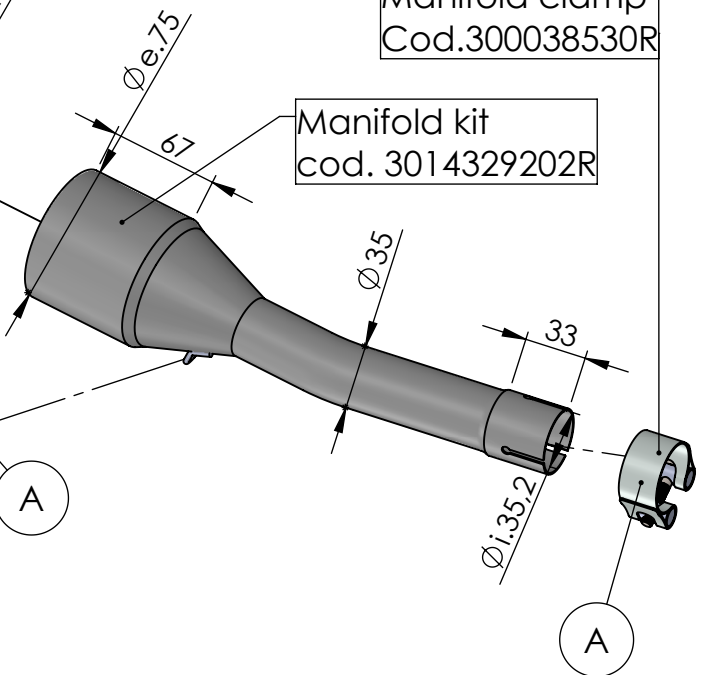

Carbon end cup set
cod.3014000701R

dB-killer n.63
Cod.3014225801R

S.s end cup set
cod.3014054711R

Muffler kit
Cod.3014064481R

Outer sleeve
replacement kit
cod.3014329010VLR

Manifold clamp
Cod.300038530R

Manifold kit
cod. 3014329202R

Muffler repack kit
cod.414205R

Belts and rivets kit
Cod.0814054010R

Spring and rubber
replacement kit
Cod.303949001R

ART. 14064 - SPARE PARTS

YAMAHA X-MAX 400

Ⓐ FITTING KIT cod.3014329601R