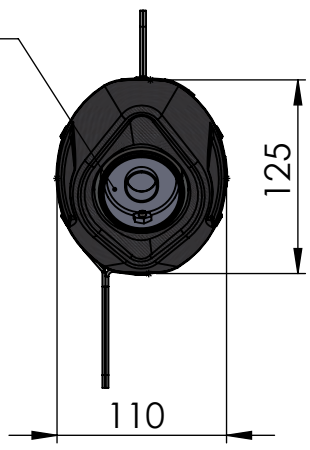

Carbon end cup set
cod.3014000701R

dB-killer n.63
Cod.3014225801R

S.s end cup set
cod.3014054711R

Muffler kit
Cod.3014064481R

Outer sleeve
replacement kit
cod.3014329010VLR

Manifold clamp
Cod.300038530R

Manifold kit
cod. 3014329202R

Muffler repack kit
cod.414205R

Belts and rivets kit
Cod.0814054010R

Spring and rubber
replacement kit
Cod.303949001R

ART. 14064 - SPARE PARTS

YAMAHA X-MAX 400

Ⓐ FITTING KIT cod.3014329601R