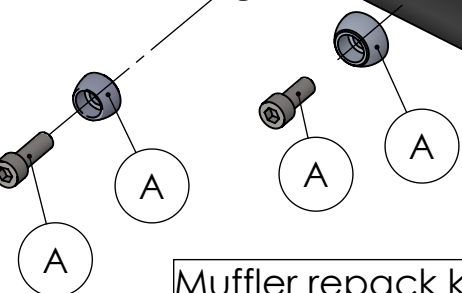

ART. 14064 - SPARE PARTS

YAMAHA X-MAX 400

Ⓐ FITTING KIT cod.3014329601R